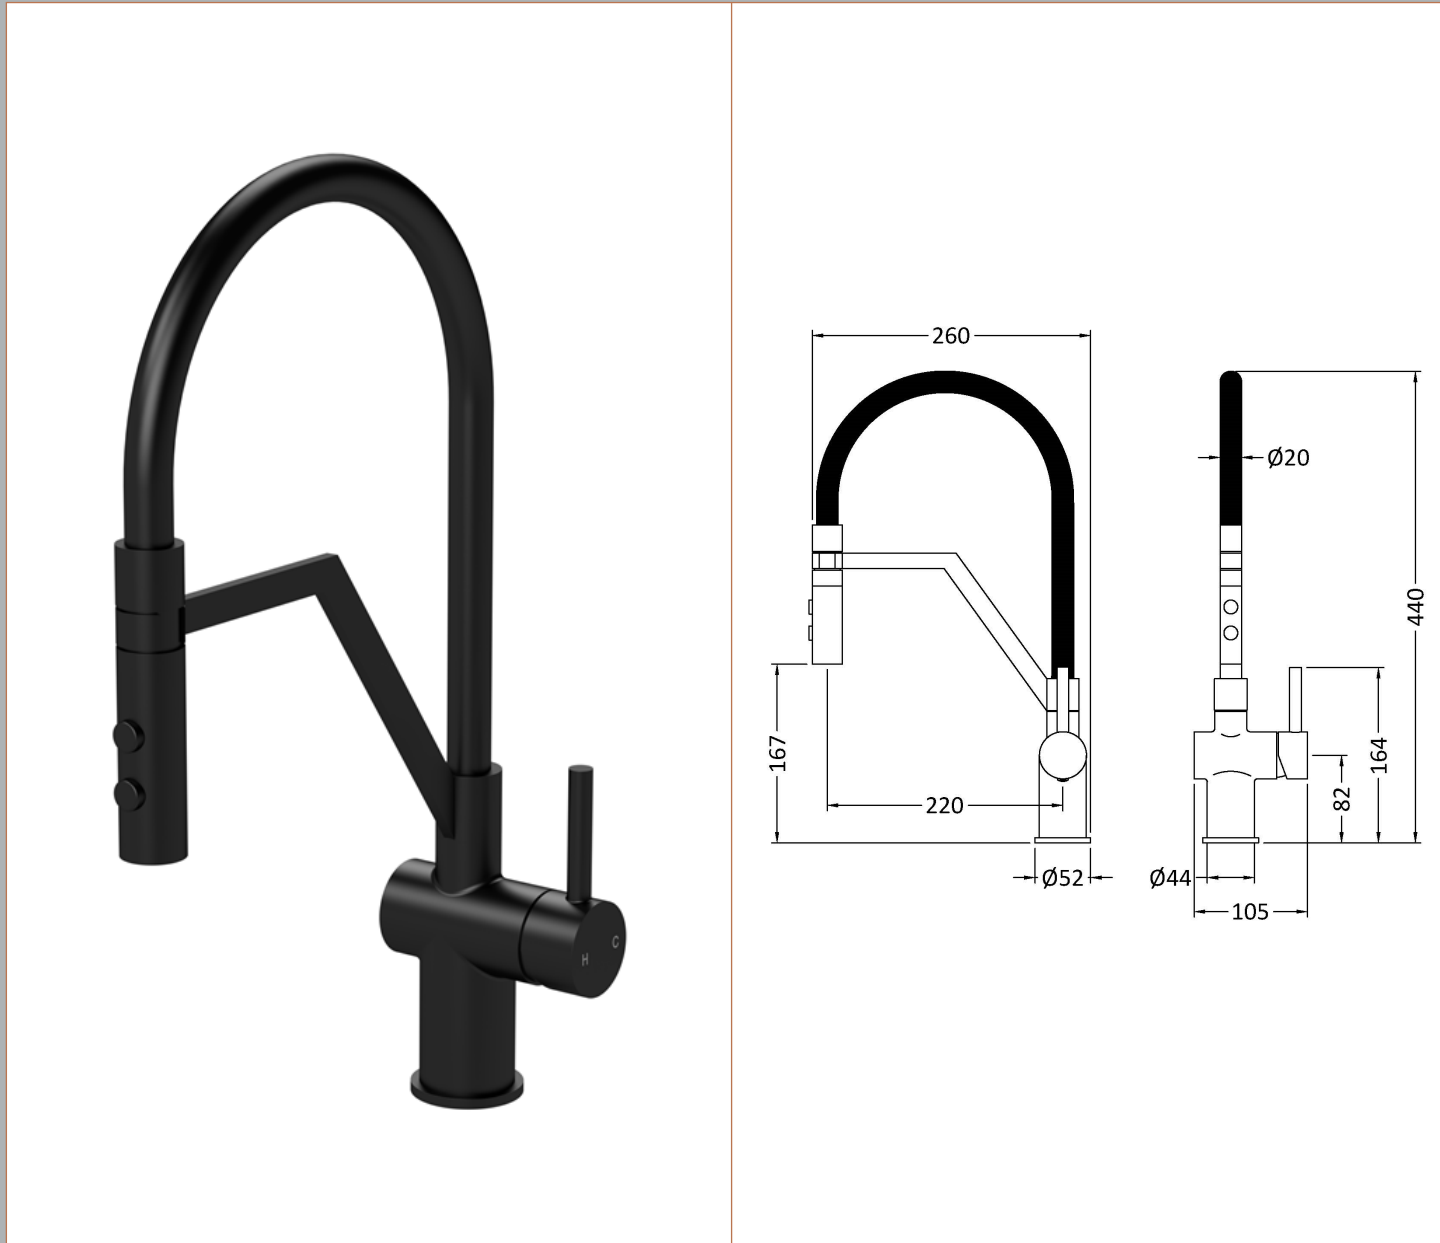

Sales Code: KRA405SL

Description: Ravi Mono Single Lever Matt Black

### Product Dimensions

Height (mm):	440
Width (mm):	105
Depth (mm):	260
Length (mm):	
Nett Weight (kg):	1.8

### Packaging Dimensions

Height (mm):	70
Width (mm):	340
Depth (mm):	460
Gross Weight (kg):	2.38

### Outer Box Dimensions (If Applicable)

Height (mm):	395
Width (mm):	335
Depth (mm):	445
Length (mm):	
Gross Weight (kg):	9
Barcode:	5056678401057