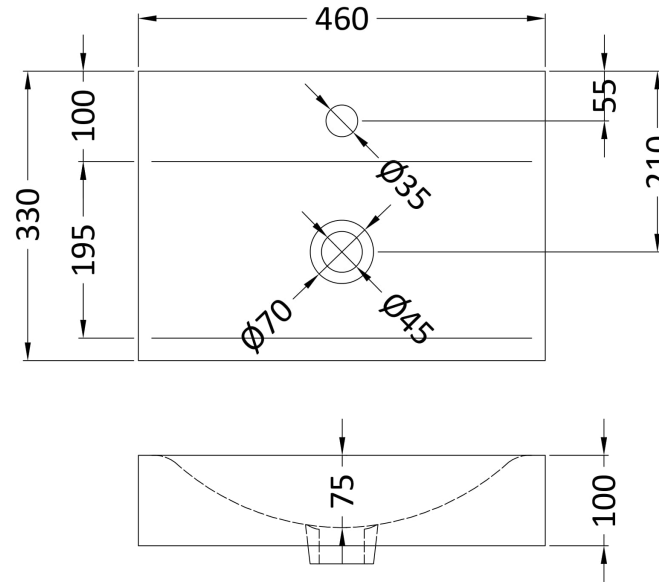

Sales Code: VTWW450

Description: High Gloss White 450 W/H Basin Unit

Packaging Details

Barcode: 5055369004416

Sales Code: NVX183

Description: Gloss White 450 W/H 2 Door Unit

Product Dimensions

Height (mm):	495
Width (mm):	440
Depth (mm):	308
Nett Weight (kg):	12

Packaging Dimensions

Height (mm):	520
Width (mm):	355
Depth (mm):	455
Gross Weight (kg):	12.3

Packaging Data

Box Colour:	Brown Cardboard Box - Printed
Box Qty:	1
Label Size:	100 x 50
Label Colour:	Not Applicable
Label Qty:	0

Outer Box Dimensions (If Applicable)

Height (mm):	
Width (mm):	
Depth (mm):	
Gross Weight (kg):	
Barcode:	5055369001941

Product Details

Country of Origin:	China
Fitting Instruction:	No
CE & UKCA:	N/A
FSC Certified Materials:	Yes
Colour:	Gloss White
Construction Method:	Cam & Wood Dowel
Construction Type:	Rigid
Cabinet Finish:	MFC Painted Gloss
Fascia Finish:	Mdf Painted Gloss
Cabinet Thickness (mm):	16
Fascia Thickness (mm):	18
Drawer Included:	No
Drawer Type:	Not Applicable
No of Shelves:	0
Hinge Type:	95 Degree Clip-On Soft Close
Hinge Included:	Yes
Adjustable Legs:	No
Fixings Included:	Yes
Handle Style:	Modern
Waste Shroud:	No
Handle Included:	Yes
Handle Type:	D-Shape

Sales Code: NBV002

Description: Cubix / Washstand Vessel

Product Dimensions

Height (mm):	100
Width (mm):	460
Depth (mm):	330
Nett Weight (kg):	8.7

Packaging Dimensions

Height (mm):	140
Width (mm):	470
Depth (mm):	340
Gross Weight (kg):	8.9