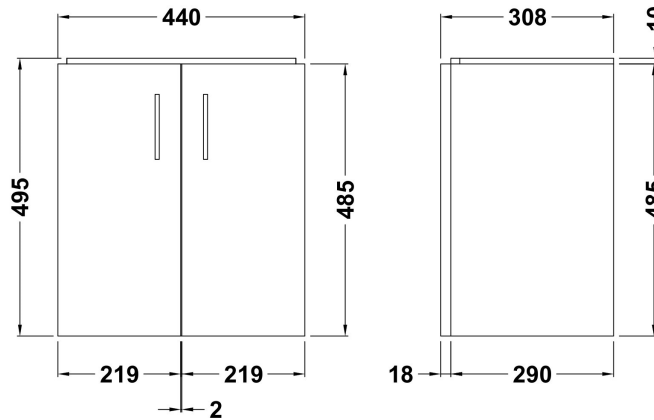

Sales Code: VTWW450

Description: High Gloss White 450 W/H Basin Unit

Packaging Details

Barcode: 5055369004416

Sales Code: NVX183

Description: Gloss White 450 W/H 2 Door Unit

Product Dimensions

Height (mm):	495
Width (mm):	440
Depth (mm):	308
Nett Weight (kg):	12

Packaging Dimensions

Height (mm):	520
Width (mm):	355
Depth (mm):	455
Gross Weight (kg):	12.3

Packaging Data

Box Colour:	Brown Cardboard Box - Printed
Box Qty:	1
Label Size:	100 x 50
Label Colour:	Not Applicable
Label Qty:	0

Outer Box Dimensions (If Applicable)

Height (mm):	
Width (mm):	
Depth (mm):	
Gross Weight (kg):	
Barcode:	5055369001941

Product Details

Country of Origin:	China
Fitting Instruction:	No
CE & UKCA:	N/A
FSC Certified Materials:	Yes
Colour:	Gloss White
Construction Method:	Cam & Wood Dowel
Construction Type:	Rigid
Cabinet Finish:	MFC Painted Gloss
Fascia Finish:	Mdf Painted Gloss
Cabinet Thickness (mm):	16
Fascia Thickness (mm):	18
Drawer Included:	No
Drawer Type:	Not Applicable
No of Shelves:	0
Hinge Type:	95 Degree Clip-On Soft Close
Hinge Included:	Yes
Adjustable Legs:	No
Fixings Included:	Yes
Handle Style:	Modern
Waste Shroud:	No
Handle Included:	Yes
Handle Type:	D-Shape

Sales Code: NBV002

Description: Cubix / Washstand Vessel

Product Dimensions

Height (mm):	100
Width (mm):	460
Depth (mm):	330
Nett Weight (kg):	8.7

Packaging Dimensions

Height (mm):	140
Width (mm):	470
Depth (mm):	340
Gross Weight (kg):	8.9