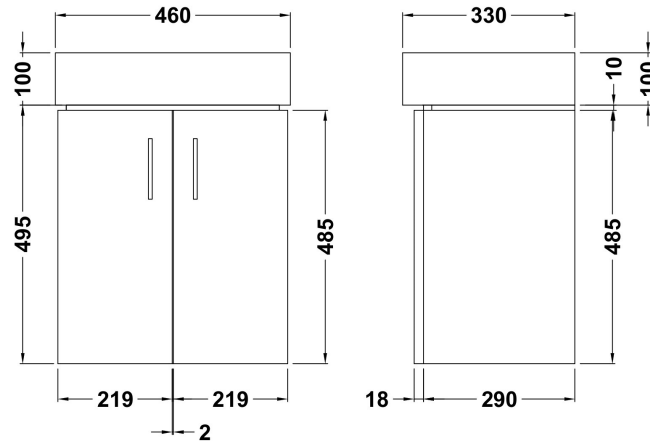

Sales Code: VTWW450

Description: High Gloss White 450 W/H Basin Unit

Packaging Details

Barcode: 5055369004416

Sales Code: NVX183

Description: Gloss White 450 W/H 2 Door Unit

Product Dimensions

Height (mm):	495
Width (mm):	440
Depth (mm):	308
Nett Weight (kg):	12

Packaging Dimensions

Height (mm):	520
Width (mm):	355
Depth (mm):	455
Gross Weight (kg):	12.3

Packaging Data

Box Colour:	Brown Cardboard Box - Printed
Box Qty:	1
Label Size:	100 x 50
Label Colour:	Not Applicable
Label Qty:	0

Outer Box Dimensions (If Applicable)

Height (mm):	
Width (mm):	
Depth (mm):	
Gross Weight (kg):	
Barcode:	5055369001941

Product Details

Country of Origin:	China
Fitting Instruction:	No
CE & UKCA:	N/A
FSC Certified Materials:	Yes
Colour:	Gloss White
Construction Method:	Cam & Wood Dowel
Construction Type:	Rigid
Cabinet Finish:	MFC Painted Gloss
Fascia Finish:	Mdf Painted Gloss
Cabinet Thickness (mm):	16
Fascia Thickness (mm):	18
Drawer Included:	No
Drawer Type:	Not Applicable
No of Shelves:	0
Hinge Type:	95 Degree Clip-On Soft Close
Hinge Included:	Yes
Adjustable Legs:	No
Fixings Included:	Yes
Handle Style:	Modern
Waste Shroud:	No
Handle Included:	Yes
Handle Type:	D-Shape

Sales Code: NBV002

Description: Cubix / Washstand Vessel

Product Dimensions

Height (mm):	100
Width (mm):	460
Depth (mm):	330
Nett Weight (kg):	8.7

Packaging Dimensions

Height (mm):	140
Width (mm):	470
Depth (mm):	340
Gross Weight (kg):	8.9