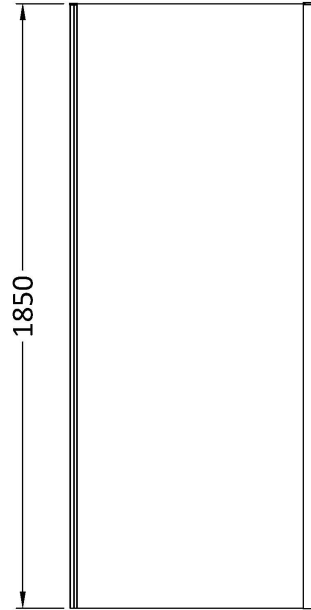

Sales Code: SQSP80BP

Description: 800X1850mm Side Panel

Product Dimensions

Height (mm):	1850
Width (mm):	790
Depth (mm):	31
Nett Weight (kg):	22.2

Packaging Dimensions

Height (mm):	1912
Width (mm):	790
Length (mm):	50
Gross Weight (kg):	22.7

Packaging Data

Box Colour:	Brown Cardboard Box - Printed
Box Qty:	1
Label Size:	100 x 50
Label Colour:	Not Applicable
Label Qty:	0

Outer Box Dimensions (If Applicable)

Height (mm):	
Width (mm):	
Depth (mm):	
Length (mm):	
Gross Weight (kg):	
Barcode:	5056211892335

Product Details

Country of Origin:	China
Fitting Instruction:	No
CE & UKCA:	No
Profile Material:	Aluminium
Profile Finish:	Matt Black
Adjustments (mm):	772 - 790mm
Entry Width (mm):	N/A
Swing In Dim (mm):	N/A
Swing Out Dim (mm):	N/A
Radius (mm):	Not Applicable
Glass Thickness (mm):	6
Easy Fit:	Yes
Easy Clean:	No
Handle Style:	Not Applicable
Handle Material:	Not Applicable
Enclosure Design:	Semi-Frameless
Wheel Type:	Not Applicable
Support Bar Included:	Support Bar Not Included
Extras:	None