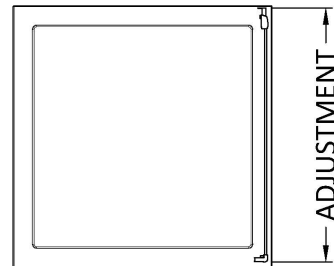

Sales Code: SQSP80BP

Description: 800X1850mm Side Panel

Product Dimensions

Height (mm):	1850
Width (mm):	790
Depth (mm):	31
Nett Weight (kg):	22.2

Packaging Dimensions

Height (mm):	1912
Width (mm):	790
Length (mm):	50
Gross Weight (kg):	22.7

Packaging Data

Box Colour:	Brown Cardboard Box - Printed
Box Qty:	1
Label Size:	100 x 50
Label Colour:	Not Applicable
Label Qty:	0

Outer Box Dimensions (If Applicable)

Height (mm):	
Width (mm):	
Depth (mm):	
Length (mm):	
Gross Weight (kg):	
Barcode:	5056211892335

Product Details

Country of Origin:	China
Fitting Instruction:	No
CE & UKCA:	No
Profile Material:	Aluminium
Profile Finish:	Matt Black
Adjustments (mm):	772 - 790mm
Entry Width (mm):	N/A
Swing In Dim (mm):	N/A
Swing Out Dim (mm):	N/A
Radius (mm):	Not Applicable
Glass Thickness (mm):	6
Easy Fit:	Yes
Easy Clean:	No
Handle Style:	Not Applicable
Handle Material:	Not Applicable
Enclosure Design:	Semi-Frameless
Wheel Type:	Not Applicable
Support Bar Included:	Support Bar Not Included
Extras:	None