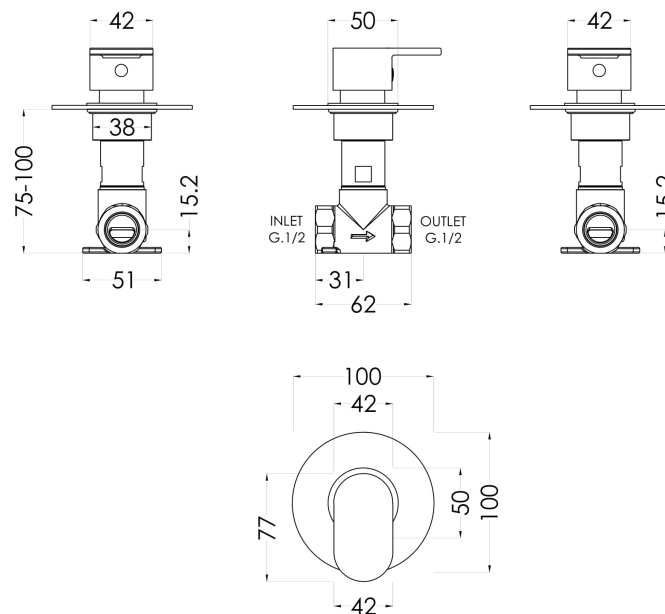

### Product Dimensions

Length (mm):	
Width (mm):	100
Height (mm):	100
Depth (mm):	135
Nett Weight (kg):	0.77

### Packaging Dimensions

Length (mm):	175
Width (mm):	157
Height (mm):	100
Gross Weight (kg):	0.77

### Outer Box Dimensions (If Applicable)

Length (mm):	
Width (mm):	330
Height (mm):	560
Depth (mm):	195
Gross Weight (kg):	
Barcode:	5056211899013

### Product Details

Country of Origin:	United Kingdom
Fitting Instruction:	No
Product Material:	Brass
Mount Type:	Wall, Recessed
Outlet Elbow Supplied:	No
Easy Clean:	Not Applicable
Head Included:	No
Handset Included:	No
Body Jets Included:	No
No of Body Jets:	Not Applicable
Operating Pressure (bar):	0.2
Valve/Cartridge Type:	1/4 Turn Ceramic Disc
Flow Rates (L/min):	0.1 bar: 5.4   0.5 bar: 13.4   1 bar: 19.2   2 bar: 27.5   3 bar: 33.3
TMV2 Approved:	No   Approval No: N/A
TMV3 Approved:	No   Approval No: N/A
WRAS Approved:	No   Approval No: N/A
Head Function:	Not Applicable
Handset Function:	Not Applicable
Body Jet Info:	Not Applicable
Pipe Size:	15 mm (1/2" Bsp)
Pipe Centres:	N/A
Colour/Finish:	Chrome
Hose Included:	Not Applicable
No. of Outlets:	1