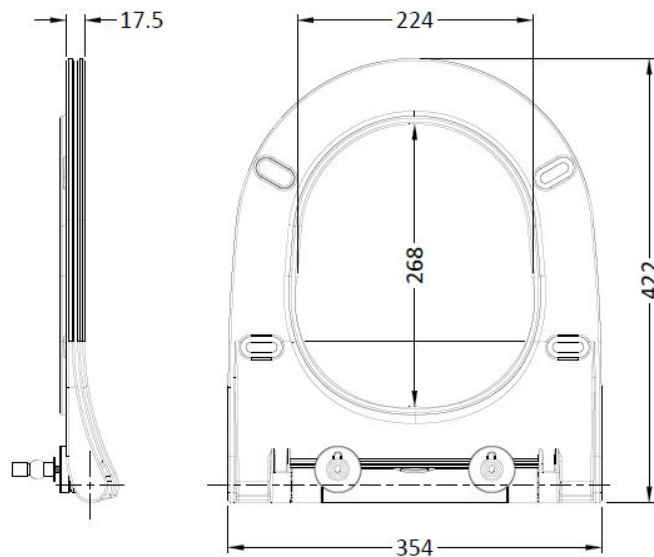

### Product Dimensions

Height (mm):	470
Width (mm):	350
Depth (mm):	640
Nett Weight (kg):	29

### Packaging Dimensions

Height (mm):	490
Width (mm):	454
Depth (mm):	625
Gross Weight (kg):	29.6

### Outer Box Dimensions (If Applicable)

Height (mm):	
Width (mm):	
Depth (mm):	
Gross Weight (kg):	
Barcode:	5056678419687

**Sales Code:** NCG398

**Description:** Round Sandwich Soft Close Seat

**Product Dimensions**

Length (mm):	422
Width (mm):	354
Height (mm):	18
Nett Weight (kg):	1.5

**Packaging Dimensions**

Length (mm):	450
Width (mm):	365
Height (mm):	52
Gross Weight (kg):	1.5