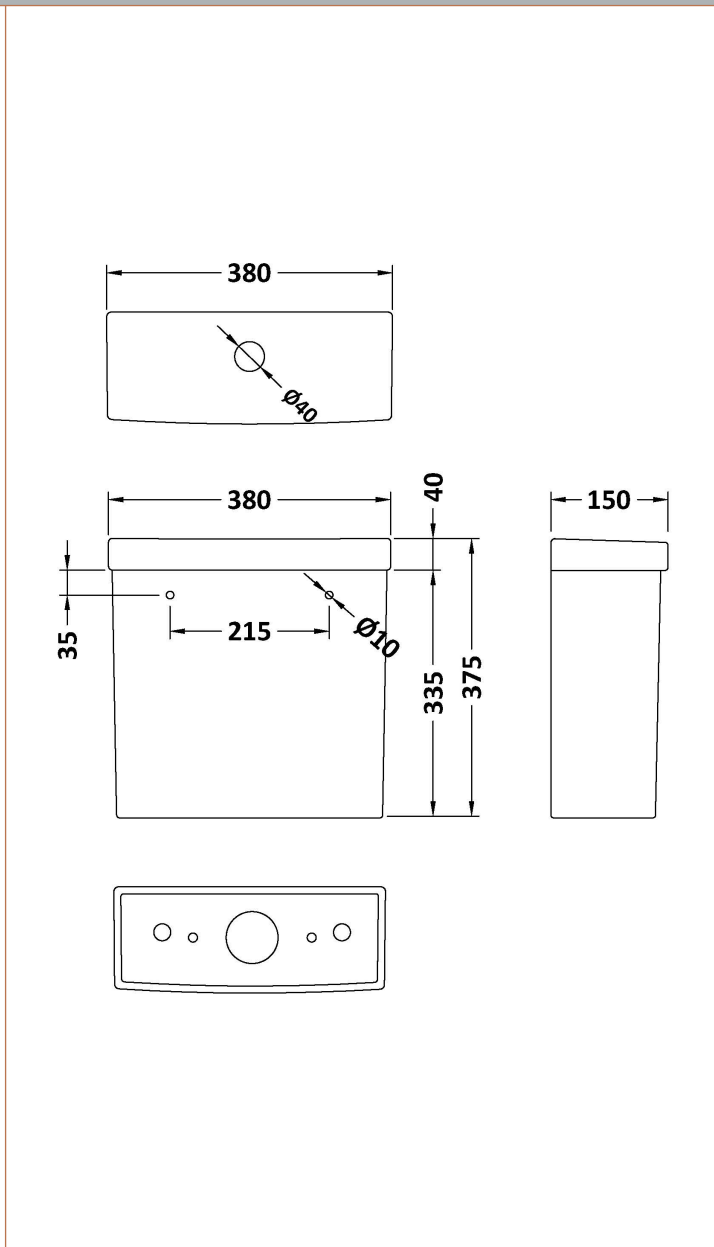

### Packaging Details

Barcode: 5056462639338

Sales Code: NCH391

Description: Freya Cc Cistern Inc Fittings

**Product Dimensions**

Height (mm):	380
Width (mm):	375
Depth (mm):	150
Nett Weight (kg):	14

**Packaging Dimensions**

Height (mm):	415
Width (mm):	385
Depth (mm):	175
Gross Weight (kg):	14.5

**Packaging Data**

Box Colour:	Brown Cardboard Box
Box Qty:	1
Label Size:	100 x 50
Label Colour:	White Label
Label Qty:	2

**Outer Box Dimensions (If Applicable)**

### Product Dimensions

Height (mm):	470
Width (mm):	350
Depth (mm):	640
Nett Weight (kg):	29

### Packaging Dimensions

Height (mm):	490
Width (mm):	454
Depth (mm):	625
Gross Weight (kg):	29.6