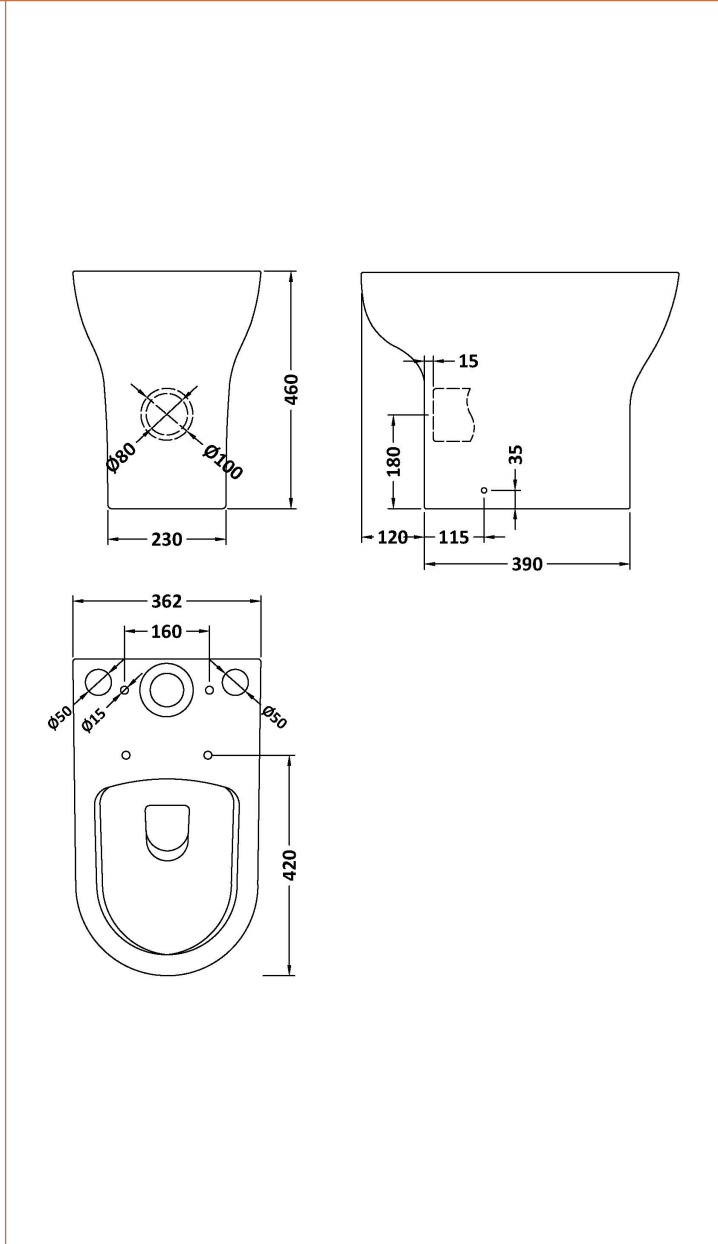

Height (mm):	415
Width (mm):	385
Depth (mm):	175
Gross Weight (kg):	14.5

**Packaging Data**

Box Colour:	Brown Cardboard Box
Box Qty:	1
Label Size:	100 x 50
Label Colour:	White Label
Label Qty:	2

**Outer Box Dimensions (If Applicable)**

Height (mm):	
Width (mm):	
Depth (mm):	
Gross Weight (kg):	
Barcode:	5056678419694

**Product Details**

Country of Origin:	China
Fitting Instruction:	No
Certification: CE & UKCA:	No
WRAS:	No
WRAS No:	N/A
Product Material:	Vitreous China
Fixing Supplied:	Yes

### Product Dimensions

Height (mm):	470
Width (mm):	350
Depth (mm):	640
Nett Weight (kg):	29

### Packaging Dimensions

Height (mm):	490
Width (mm):	454
Depth (mm):	625
Gross Weight (kg):	29.6