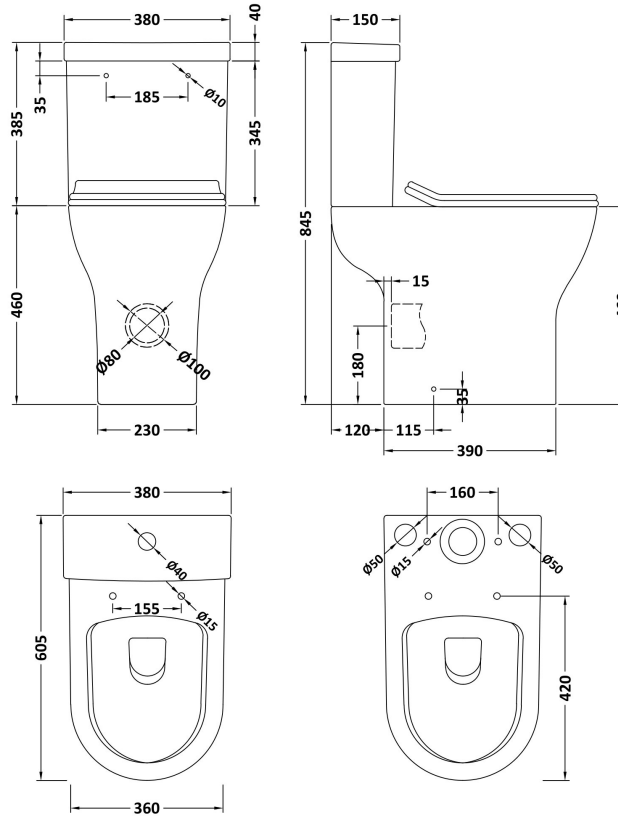

### Packaging Details

Barcode: 5056462639338

Sales Code: NCH391

Description: Freya Cc Cistern Inc Fittings

**Product Dimensions**

Height (mm):	380
Width (mm):	375
Depth (mm):	150
Nett Weight (kg):	14

**Packaging Dimensions**

Height (mm):	415
Width (mm):	385
Depth (mm):	175
Gross Weight (kg):	14.5

**Packaging Data**

Box Colour:	Brown Cardboard Box
Box Qty:	1
Label Size:	100 x 50
Label Colour:	White Label
Label Qty:	2

**Outer Box Dimensions (If Applicable)**

### Product Dimensions

Height (mm):	470
Width (mm):	350
Depth (mm):	640
Nett Weight (kg):	29

### Packaging Dimensions

Height (mm):	490
Width (mm):	454
Depth (mm):	625
Gross Weight (kg):	29.6