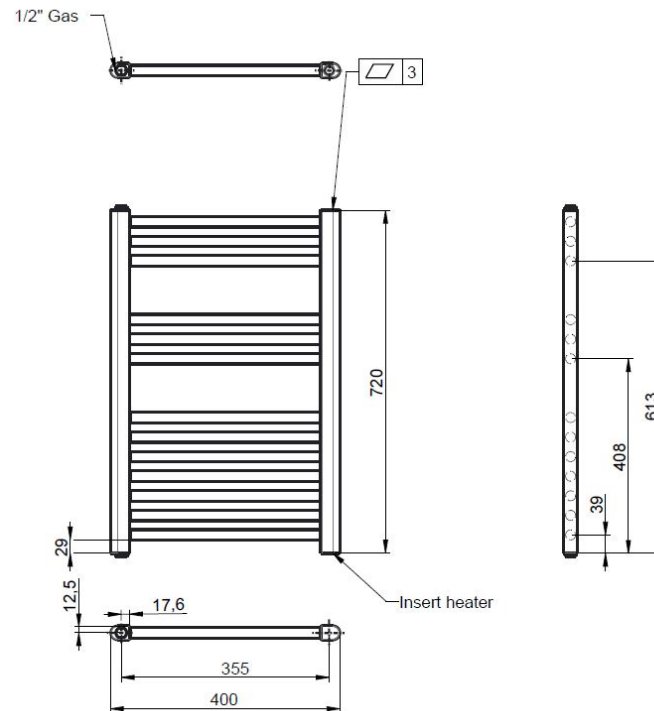

Sales Code: MTY150

Description: Round Chrome Rad 720X400 (200 Watt)

Product Dimensions

Height (mm):	720
Width (mm):	400
Depth (mm):	30
Length (mm):	
Nett Weight (kg):	9

Packaging Dimensions

Height (mm):	50
Width (mm):	425
Length (mm):	870
Gross Weight (kg):	10

Packaging Data

Box Colour:	Brown Cardboard Box
Box Qty:	1
Label Size:	190 x 75
Label Colour:	White Label
Label Qty:	1

Outer Box Dimensions (If Applicable)

Height (mm):	
Width (mm):	
Length (mm):	
Gross Weight (kg):	
Barcode:	5055275893838

Product Details

Country of Origin:	Italy		
Fitting Instruction:	No		
Certification:	CE & UKCA: Yes	RoHS: Yes	WEEE: Yes
Colour/Finish:	Chrome		
RAL No:	N/A		
Product Material:	Steel		
Heat Element Wattage:	200 W		
Heating Element Wattage Compatible:	Yes		
BTU Outputs:	30°C /	50°C / 683	60°C /
Thermal Outputs: (Watts)	30°C /	50°C / 200W	60°C /
Pipe Centres - If Vertical:	355mm		
Pipe Centres - If Horizontal:	N/A		
Max Projection:	85/95		
Tube Diameter:	22mm		
Packaging Volume (L):	2.6		
Wall to Centre of Tappings:	>200		
Floor to Centre of Tappings:	70/85		
Dual Fuel:	No		
IP Rating:	Ip64 Ingress Protection		