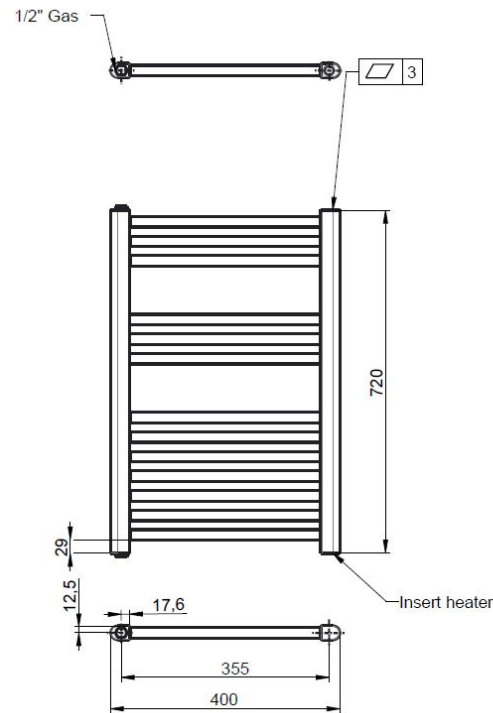

Sales Code: MTY156

Description: Round White Rad 720X400 (300 Watt)

Product Dimensions

Height (mm):	720
Width (mm):	400
Depth (mm):	30
Length (mm):	
Nett Weight (kg):	9

Packaging Dimensions

Height (mm):	50
Width (mm):	425
Length (mm):	870
Gross Weight (kg):	10

Packaging Data

Box Colour:	Brown Cardboard Box
Box Qty:	1
Label Size:	190 x 75
Label Colour:	White Label
Label Qty:	1

Outer Box Dimensions (If Applicable)

Height (mm):	
Width (mm):	
Length (mm):	
Gross Weight (kg):	
Barcode:	5055275893890

Product Details

Country of Origin:	Italy		
Fitting Instruction:	No		
Certification:	CE & UKCA: Yes	RoHS: Yes	WEEE: Yes
Colour/Finish:	White		
RAL No:	9016		
Product Material:	Steel		
Heat Element Wattage:	300 W		
Heating Element Wattage Compatible:	Yes		
BTU Outputs:	30°C /	50°C / 1024	60°C /
Thermal Outputs: (Watts)	30°C /	50°C / 300W	60°C /
Pipe Centres - If Vertical:	435mm		
Pipe Centres - If Horizontal:	N/A		
Max Projection:	85/95		
Tube Diameter:	22mm		
Packaging Volume (L):	2.6		
Wall to Centre of Tappings:	>200		
Floor to Centre of Tappings:	70/85		
Dual Fuel:	No		
IP Rating:	Ip64 Ingress Protection		