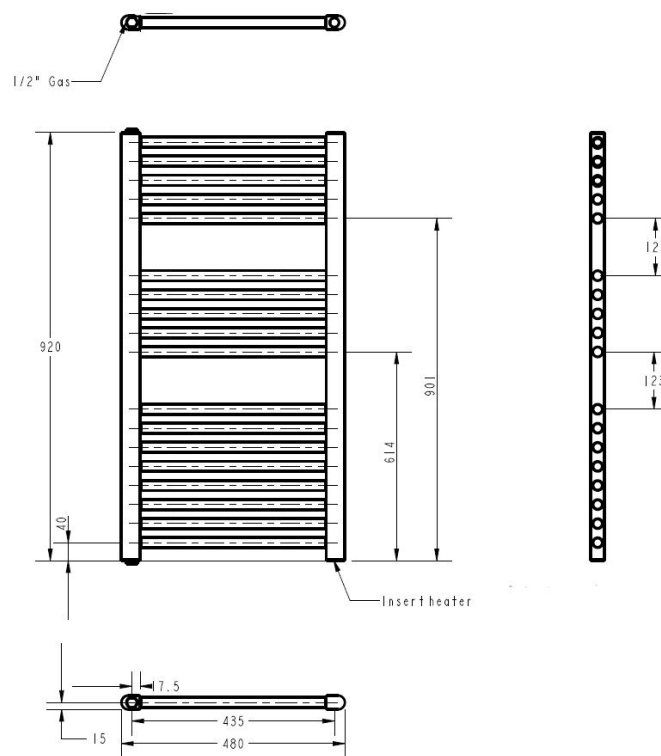

**Sales Code:** MTY157

**Description:** Round White Rad 920X480 (500 Watt)

**Product Dimensions**

Height (mm):	920
Width (mm):	480
Depth (mm):	30
Length (mm):	
Nett Weight (kg):	10.3

**Packaging Dimensions**

Height (mm):	45
Width (mm):	510
Length (mm):	1052
Gross Weight (kg):	11.51

**Packaging Data**

Box Colour:	Brown Cardboard Box
Box Qty:	1
Label Size:	190 x 75
Label Colour:	White Label
Label Qty:	1

**Outer Box Dimensions (If Applicable)**

Height (mm):	
Width (mm):	
Length (mm):	
Gross Weight (kg):	
Barcode:	5055275893906

**Product Details**

Country of Origin:	Italy		
Fitting Instruction:	No		
Certification:	CE & UKCA: Yes	RoHS: Yes	WEEE: Yes
Colour/Finish:	White		
RAL No:	9016		
Product Material:	Steel		
Heat Element Wattage:	500 W		
Heating Element Wattage Compatible:	Yes		
BTU Outputs:	30°C /	50°C / 1706	60°C /
Thermal Outputs: (Watts)	30°C /	50°C / 500W	60°C /
Pipe Centres - If Vertical:	435mm		
Pipe Centres - If Horizontal:	N/A		
Max Projection:	85/95		
Tube Diameter:	22mm		
Packaging Volume (L):	4		
Wall to Centre of Tappings:	>200		
Floor to Centre of Tappings:	70/85		
Dual Fuel:	No		
IP Rating:	Ip64 Ingress Protection		