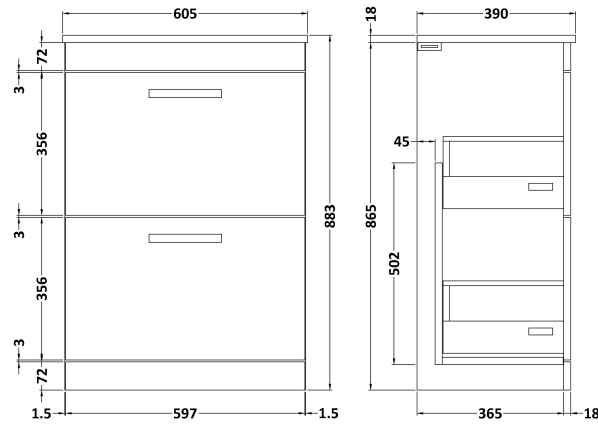

Sales Code: ATH034W

Description: 600 Fs 2-Drawer Vanity & Worktop

Packaging Details

Barcode: 5056211801597

Sales Code: MOE133

Description: 600 Floor Standing 2-Drawer Basin Unit

Product Dimensions

Height (mm):	865
Width (mm):	600
Depth (mm):	383
Nett Weight (kg):	26

Packaging Dimensions

Height (mm):	885
Width (mm):	620
Depth (mm):	405
Gross Weight (kg):	26.5

Packaging Data

Box Colour:	Brown Cardboard Box - Printed
Box Qty:	0
Label Size:	0 x 0
Label Colour:	White Label
Label Qty:	2

Outer Box Dimensions (If Applicable)

Height (mm):	
Width (mm):	
Depth (mm):	
Gross Weight (kg):	
Barcode:	5055275880647

Product Details

Country of Origin:	China
Fitting Instruction:	No
Certification:	FSC: Yes CE: N/A
Colour:	Gloss White
Construction Method:	Cam & Wood Dowel
Construction Type:	Rigid
Cabinet Finish:	MFC Painted Gloss
Fascia Finish:	Mdf Painted Gloss
Cabinet Thickness (mm):	16
Fascia Thickness (mm):	18
Drawer Included:	Yes
Drawer Type:	80mm High Metal S/C Inc Galler
No of Shelves:	0
Hinge Type:	Not Applicable
Hinge Included:	Not Applicable
Adjustable Legs:	No, Not Required
Fixings Included:	Yes
Handle Style:	Contemporary
Handle Included:	Yes, Supplied
Waste Shroud:	Yes
Handle Type:	D-Shape

Sales Code: MWD160

Description: 600 Worktop (605X390x18mm)

Product Dimensions

Height (mm):	18
Width (mm):	605
Depth (mm):	390
Nett Weight (kg):	2.5

Packaging Dimensions

Height (mm):	25
Width (mm):	625
Depth (mm):	410
Gross Weight (kg):	3