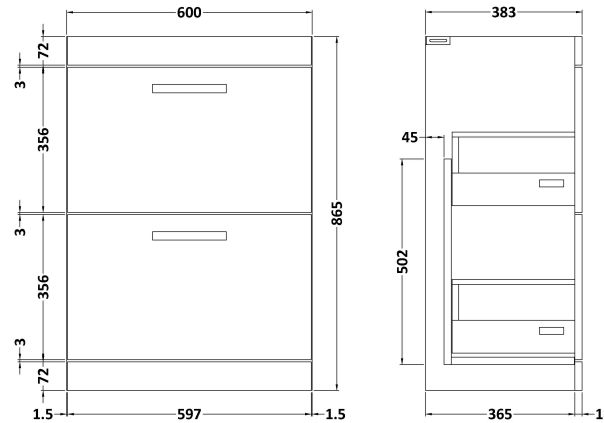

Sales Code: ATH034W

Description: 600 Fs 2-Drawer Vanity & Worktop

Packaging Details

Barcode: 5056211801597

Sales Code: MOE133

Description: 600 Floor Standing 2-Drawer Basin Unit

Product Dimensions

Height (mm):	865
Width (mm):	600
Depth (mm):	383
Nett Weight (kg):	26

Packaging Dimensions

Height (mm):	885
Width (mm):	620
Depth (mm):	405
Gross Weight (kg):	26.5

Packaging Data

Box Colour:	Brown Cardboard Box - Printed
Box Qty:	0
Label Size:	0 x 0
Label Colour:	White Label
Label Qty:	2

Outer Box Dimensions (If Applicable)

Height (mm):	
Width (mm):	
Depth (mm):	
Gross Weight (kg):	
Barcode:	5055275880647

Product Details

Country of Origin:	China
Fitting Instruction:	No
Certification:	FSC: Yes CE: N/A
Colour:	Gloss White
Construction Method:	Cam & Wood Dowel
Construction Type:	Rigid
Cabinet Finish:	MFC Painted Gloss
Fascia Finish:	Mdf Painted Gloss
Cabinet Thickness (mm):	16
Fascia Thickness (mm):	18
Drawer Included:	Yes
Drawer Type:	80mm High Metal S/C Inc Galler
No of Shelves:	0
Hinge Type:	Not Applicable
Hinge Included:	Not Applicable
Adjustable Legs:	No, Not Required
Fixings Included:	Yes
Handle Style:	Contemporary
Handle Included:	Yes, Supplied
Waste Shroud:	Yes
Handle Type:	D-Shape

Sales Code: MWD160

Description: 600 Worktop (605X390x18mm)

Product Dimensions

Height (mm):	18
Width (mm):	605
Depth (mm):	390
Nett Weight (kg):	2.5

Packaging Dimensions

Height (mm):	25
Width (mm):	625
Depth (mm):	410
Gross Weight (kg):	3