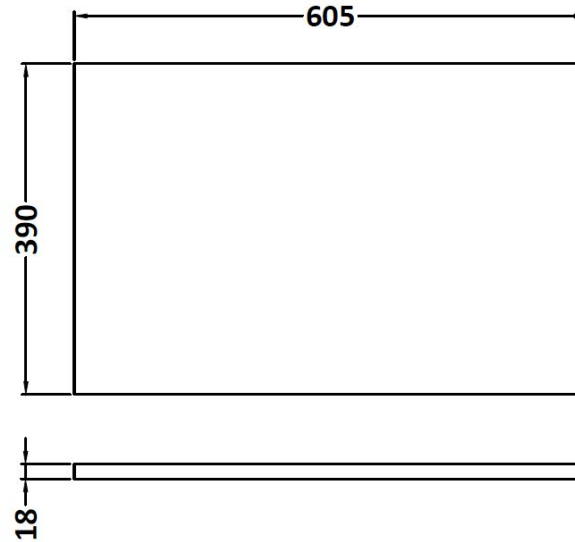

Packaging Dimensions

Height (mm):	885
Width (mm):	620
Depth (mm):	405
Gross Weight (kg):	26.5

Packaging Data

Box Colour:	Brown Cardboard Box - Printed
Box Qty:	0
Label Size:	0 x 0
Label Colour:	White Label
Label Qty:	2

Outer Box Dimensions (If Applicable)

Height (mm):	
Width (mm):	
Depth (mm):	
Gross Weight (kg):	
Barcode:	5055275880647

Product Details

Country of Origin:	China
Fitting Instruction:	No
Certification:	FSC: Yes CE: N/A
Colour:	Gloss White
Construction Method:	Cam & Wood Dowel
Construction Type:	Rigid
Cabinet Finish:	MFC Painted Gloss
Fascia Finish:	Mdf Painted Gloss
Cabinet Thickness (mm):	16
Fascia Thickness (mm):	18
Drawer Included:	Yes
Drawer Type:	80mm High Metal S/C Inc Galler
No of Shelves:	0
Hinge Type:	Not Applicable
Hinge Included:	Not Applicable
Adjustable Legs:	No, Not Required
Fixings Included:	Yes
Handle Style:	Contemporary
Handle Included:	Yes, Supplied
Waste Shroud:	Yes
Handle Type:	D-Shape

Sales Code: MWD160

Description: 600 Worktop (605X390x18mm)

Product Dimensions

Height (mm):	18
Width (mm):	605
Depth (mm):	390
Nett Weight (kg):	2.5

Packaging Dimensions

Height (mm):	25
Width (mm):	625
Depth (mm):	410
Gross Weight (kg):	3

Packaging Data

Box Colour:	Brown Cardboard Box - Printed	
Box Qty:	1	
Label Size:	100 x 50	
Label Colour:	Not Applicable	
Label Qty:	0	

Outer Box Dimensions (If Applicable)

Height (mm):	
Width (mm):	
Depth (mm):	
Gross Weight (kg):	
Barcode:	5055275826263