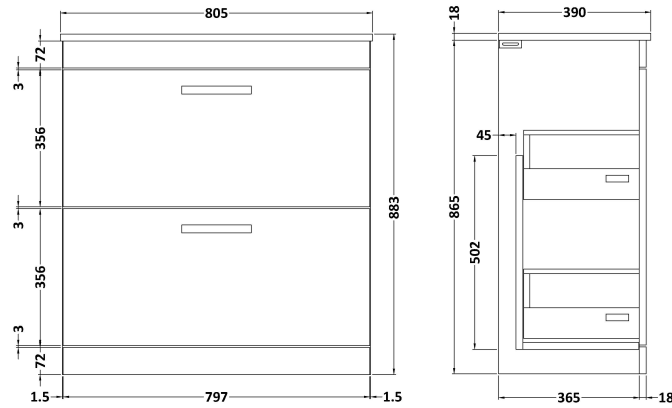

Sales Code: ATH054W

Description: 800 Fs 2-Drawer Vanity & Worktop

Packaging Details

Barcode: 5056211801764

Sales Code: MOD605

Description: 800 Floor Standing 2-Drawer Basin Unit

Product Dimensions

Height (mm):	865
Width (mm):	800
Depth (mm):	383
Nett Weight (kg):	34.6

Packaging Dimensions

Height (mm):	885
Width (mm):	820
Depth (mm):	405
Gross Weight (kg):	36.8

Packaging Data

Box Colour:	Brown Cardboard Box
Box Qty:	1
Label Size:	100 x 50
Label Colour:	White Label
Label Qty:	2

Sales Code: MWD670

Description: 800 Worktop (805X390x18mm)

Product Dimensions

Height (mm):	18
Width (mm):	805
Depth (mm):	390
Nett Weight (kg):	3.5

Packaging Dimensions

Height (mm):	25
Width (mm):	825
Depth (mm):	410
Gross Weight (kg):	3.5

Packaging Data

Box Colour:	Brown Cardboard Box
Box Qty:	1
Label Size:	50 x 100
Label Colour:	White Label
Label Qty:	2

Outer Box Dimensions (If Applicable)

Height (mm):	
Width (mm):	
Depth (mm):	
Gross Weight (kg):	
Barcode:	5055275893630