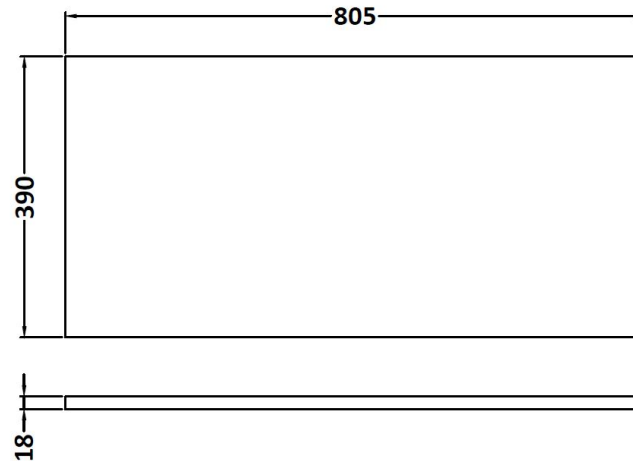

Packaging Dimensions

Height (mm):	885
Width (mm):	820
Depth (mm):	405
Gross Weight (kg):	36.8

Packaging Data

Box Colour:	Brown Cardboard Box
Box Qty:	1
Label Size:	100 x 50
Label Colour:	White Label
Label Qty:	2

Outer Box Dimensions (If Applicable)

Height (mm):	
Width (mm):	
Depth (mm):	
Gross Weight (kg):	
Barcode:	5055275825662

Product Details

Country of Origin:	United Kingdom
Fitting Instruction:	No
CE & UKCA:	N/A
FSC Certified Materials:	Yes
Colour:	Black Woodgrain
Construction Method:	Cam & Wood Dowel
Construction Type:	Rigid
Cabinet Finish:	MFC Textured Woodgrain
Fascia Finish:	MFC Textured Woodgrain
Cabinet Thickness (mm):	18
Fascia Thickness (mm):	18
Drawer Included:	Yes
Drawer Type:	80mm High Metal S/C Inc Galler
No of Shelves:	0
Hinge Type:	Not Applicable
Hinge Included:	Not Applicable
Adjustable Legs:	No, Not Required
Fixings Included:	Yes
Handle Style:	Contemporary
Waste Shroud:	Yes
Handle Included:	Yes, Supplied
Handle Type:	D-Shape

Sales Code: MWD670

Description: 800 Worktop (805X390x18mm)

Product Dimensions

Height (mm):	18
Width (mm):	805
Depth (mm):	390
Nett Weight (kg):	3.5

Packaging Dimensions

Height (mm):	25
Width (mm):	825
Depth (mm):	410
Gross Weight (kg):	3.5

Packaging Data

Box Colour:	Brown Cardboard Box
Box Qty:	1
Label Size:	50 x 100
Label Colour:	White Label
Label Qty:	2

Outer Box Dimensions (If Applicable)

Height (mm):	
Width (mm):	
Depth (mm):	
Gross Weight (kg):	
Barcode:	5055275893630