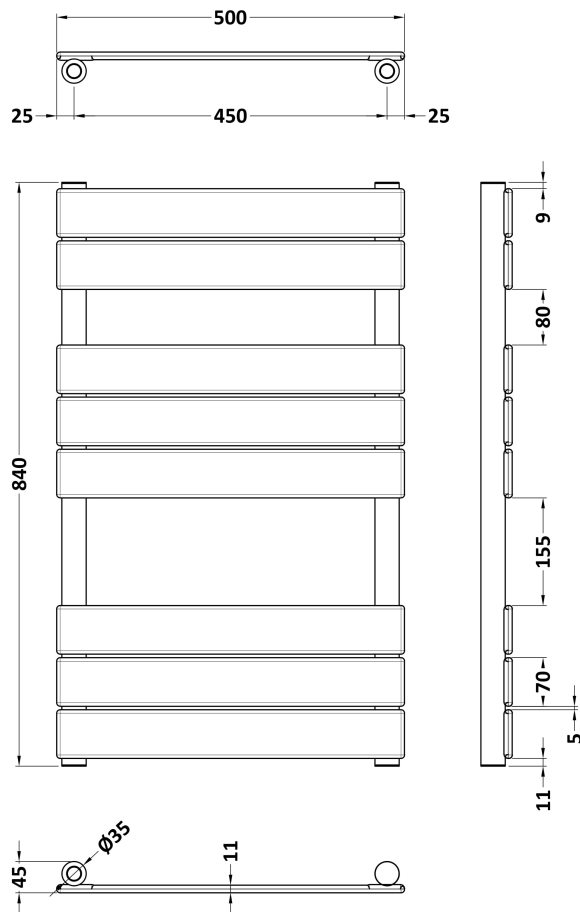

Sales Code: HL882

Description: Square Flat Towel Radiator 840X500

Product Dimensions

Height (mm):	840
Width (mm):	500
Depth (mm):	30
Length (mm):	
Nett Weight (kg):	8.6

Packaging Dimensions

Height (mm):	65
Width (mm):	545
Length (mm):	890
Gross Weight (kg):	9.1

Packaging Data

Box Colour:	Brown Cardboard Box
Box Qty:	1
Label Size:	190 x 75
Label Colour:	White Label
Label Qty:	1

Outer Box Dimensions (If Applicable)

Height (mm):	
Width (mm):	
Length (mm):	
Gross Weight (kg):	
Barcode:	5056462658780

Max Projection: 95mm

Tube Diameter: 70X11

Packaging Volume (L): 2.9

Wall to Centre of Tappings: >200

Floor to Centre of Tappings: 75/90

Dual Fuel: No

IP Rating: Ip64 Ingress Protection