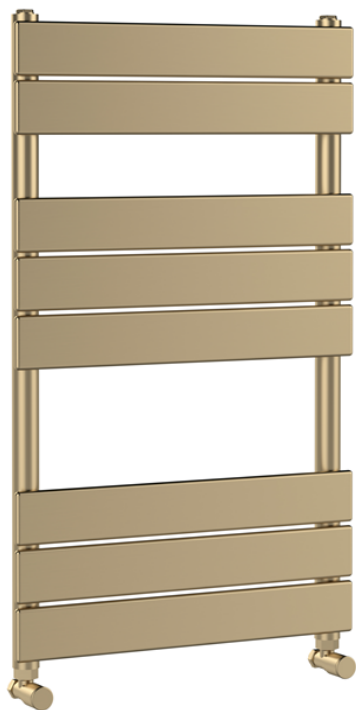

Sales Code: HL882

Description: Square Flat Towel Radiator 840X500

Product Dimensions

Height (mm):	840
Width (mm):	500
Depth (mm):	30
Length (mm):	
Nett Weight (kg):	8.6

Packaging Dimensions

Height (mm):	65
Width (mm):	545
Length (mm):	890
Gross Weight (kg):	9.1

Packaging Data

Box Colour:	Brown Cardboard Box
Box Qty:	1
Label Size:	190 x 75
Label Colour:	White Label
Label Qty:	1

Outer Box Dimensions (If Applicable)

Height (mm):	
Width (mm):	
Length (mm):	
Gross Weight (kg):	
Barcode:	5056462658780

Max Projection: 95mm

Tube Diameter: 70X11

Packaging Volume (L): 2.9

Wall to Centre of Tappings: >200

Floor to Centre of Tappings: 75/90

Dual Fuel: No

IP Rating: Ip64 Ingress Protection