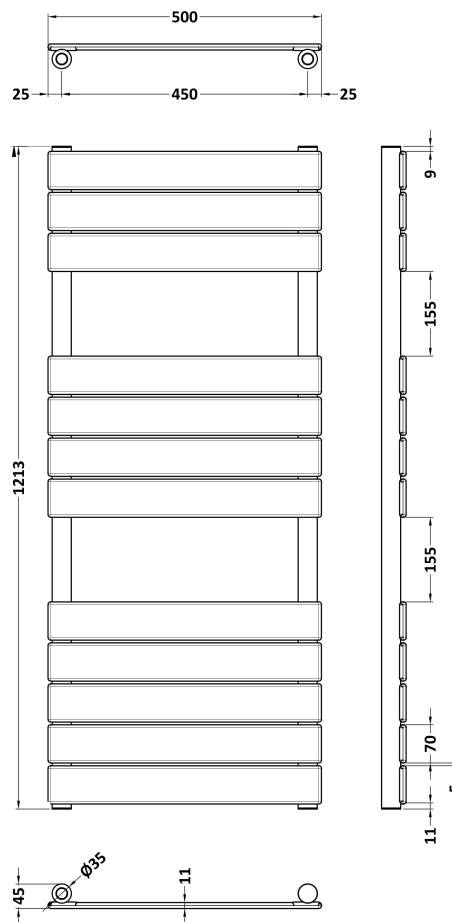

### Product Dimensions

Height (mm):	1213
Width (mm):	500
Depth (mm):	30
Length (mm):	
Nett Weight (kg):	12.9

### Packaging Dimensions

Height (mm):	65
Width (mm):	545
Length (mm):	1263
Gross Weight (kg):	13.4

### Packaging Data

Box Colour:	White Cardboard Shrinkwrapped
Box Qty:	1
Label Size:	100 x 50
Label Colour:	White Label
Label Qty:	2

### Outer Box Dimensions (If Applicable)

Height (mm):	
Width (mm):	
Length (mm):	
Gross Weight (kg):	
Barcode:	5056462658803