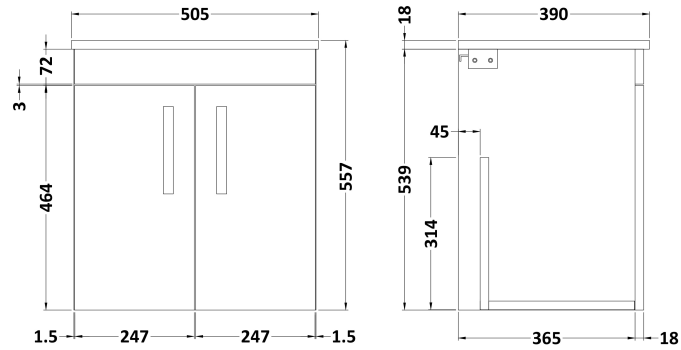

Sales Code: ATH086W

Description: 500 Wh 2-Door Vanity & Worktop

Packaging Details

Barcode: 5056211817048

Sales Code: MOD552

Description: 500 Wall Hung 2-Door Basin Unit

Product Dimensions

Height (mm):	540
Width (mm):	500
Depth (mm):	383
Nett Weight (kg):	11

Packaging Dimensions

Height (mm):	405
Width (mm):	520
Depth (mm):	560
Gross Weight (kg):	11.5

Packaging Data

Box Colour:	Brown Cardboard Box
Box Qty:	1
Label Size:	100 x 50
Label Colour:	White Label
Label Qty:	2

Sales Code: MWD550

Description: 500 Worktop (505X390x18mm)

Product Dimensions

Height (mm):	18
Width (mm):	505
Depth (mm):	390
Nett Weight (kg):	2

Packaging Dimensions

Height (mm):	25
Width (mm):	525
Depth (mm):	410
Gross Weight (kg):	2.5

Packaging Data

Box Colour:	Brown Cardboard Box
Box Qty:	1
Label Size:	50 x 100
Label Colour:	White Label
Label Qty:	2

Outer Box Dimensions (If Applicable)

Height (mm):	
Width (mm):	
Depth (mm):	
Gross Weight (kg):	
Barcode:	5055275826270