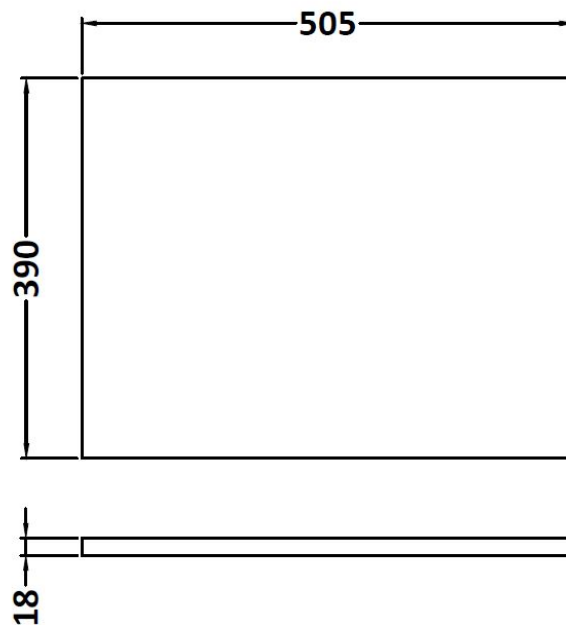

Sales Code: ATH086W

Description: 500 Wh 2-Door Vanity & Worktop

Packaging Details

Barcode: 5056211817048

Sales Code: MOD552

Description: 500 Wall Hung 2-Door Basin Unit

Product Dimensions

Height (mm):	540
Width (mm):	500
Depth (mm):	383
Nett Weight (kg):	11

Packaging Dimensions

Height (mm):	405
Width (mm):	520
Depth (mm):	560
Gross Weight (kg):	11.5

Packaging Data

Box Colour:	Brown Cardboard Box
Box Qty:	1
Label Size:	100 x 50
Label Colour:	White Label
Label Qty:	2

Sales Code: MWD550

Description: 500 Worktop (505X390x18mm)

Product Dimensions

Height (mm):	18
Width (mm):	505
Depth (mm):	390
Nett Weight (kg):	2

Packaging Dimensions

Height (mm):	25
Width (mm):	525
Depth (mm):	410
Gross Weight (kg):	2.5

Packaging Data

Box Colour:	Brown Cardboard Box
Box Qty:	1
Label Size:	50 x 100
Label Colour:	White Label
Label Qty:	2

Outer Box Dimensions (If Applicable)

Height (mm):	
Width (mm):	
Depth (mm):	
Gross Weight (kg):	
Barcode:	5055275826270