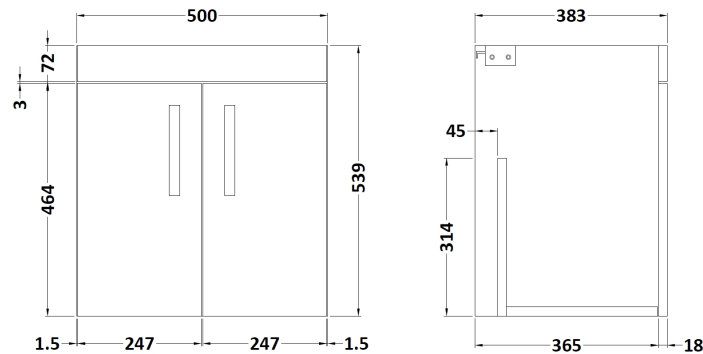

Sales Code: ATH086W

Description: 500 Wh 2-Door Vanity & Worktop

Packaging Details

Barcode: 5056211817048

Sales Code: MOD552

Description: 500 Wall Hung 2-Door Basin Unit

Product Dimensions

Height (mm):	540
Width (mm):	500
Depth (mm):	383
Nett Weight (kg):	11

Packaging Dimensions

Height (mm):	405
Width (mm):	520
Depth (mm):	560
Gross Weight (kg):	11.5

Packaging Data

Box Colour:	Brown Cardboard Box
Box Qty:	1
Label Size:	100 x 50
Label Colour:	White Label
Label Qty:	2

Sales Code: MWD550

Description: 500 Worktop (505X390x18mm)

Product Dimensions

Height (mm):	18
Width (mm):	505
Depth (mm):	390
Nett Weight (kg):	2

Packaging Dimensions

Height (mm):	25
Width (mm):	525
Depth (mm):	410
Gross Weight (kg):	2.5

Packaging Data

Box Colour:	Brown Cardboard Box
Box Qty:	1
Label Size:	50 x 100
Label Colour:	White Label
Label Qty:	2

Outer Box Dimensions (If Applicable)

Height (mm):	
Width (mm):	
Depth (mm):	
Gross Weight (kg):	
Barcode:	5055275826270