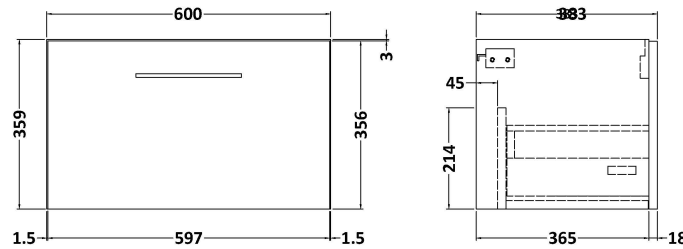

Sales Code: ARN2522W

Description: 600 Wh 1-Drawer Vanity & Worktop

Packaging Details

Barcode: 5056462667553

Sales Code: NVF2522

Description: 600 Single Drawer Unit (365 Deep)

Product Dimensions

Height (mm):	359
Width (mm):	600
Depth (mm):	383
Nett Weight (kg):	13

Packaging Dimensions

Height (mm):	391
Width (mm):	632
Depth (mm):	391
Gross Weight (kg):	13.5

Packaging Data

Box Colour:	Brown Cardboard Box
Box Qty:	1
Label Size:	100 x 50
Label Colour:	White Label
Label Qty:	2

Sales Code: MWD2560

Description: 600 Worktop (605X390x18mm)

Product Dimensions

Height (mm):	18
Width (mm):	605
Depth (mm):	390
Nett Weight (kg):	2.5

Packaging Dimensions

Height (mm):	25
Width (mm):	625
Depth (mm):	410
Gross Weight (kg):	3

Packaging Data

Box Colour:	Brown Cardboard Box
Box Qty:	1
Label Size:	50 x 100
Label Colour:	White Label
Label Qty:	2

Outer Box Dimensions (If Applicable)

Height (mm):	
Width (mm):	
Depth (mm):	
Gross Weight (kg):	
Barcode:	5056462660073