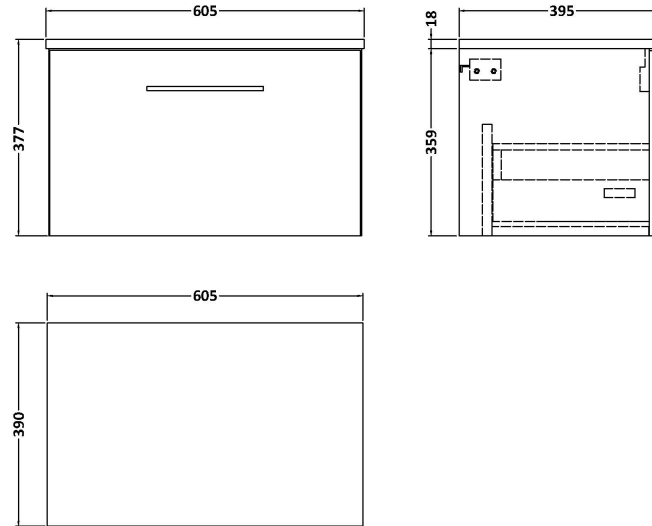

Sales Code: ARN2522W

Description: 600 Wh 1-Drawer Vanity & Worktop

Packaging Details

Barcode: 5056462667553

Sales Code: NVF2522

Description: 600 Single Drawer Unit (365 Deep)

Product Dimensions

Height (mm):	359
Width (mm):	600
Depth (mm):	383
Nett Weight (kg):	13

Packaging Dimensions

Height (mm):	391
Width (mm):	632
Depth (mm):	391
Gross Weight (kg):	13.5

Packaging Data

Box Colour:	Brown Cardboard Box
Box Qty:	1
Label Size:	100 x 50
Label Colour:	White Label
Label Qty:	2

Sales Code: MWD2560

Description: 600 Worktop (605X390x18mm)

Product Dimensions

Height (mm):	18
Width (mm):	605
Depth (mm):	390
Nett Weight (kg):	2.5

Packaging Dimensions

Height (mm):	25
Width (mm):	625
Depth (mm):	410
Gross Weight (kg):	3

Packaging Data

Box Colour:	Brown Cardboard Box
Box Qty:	1
Label Size:	50 x 100
Label Colour:	White Label
Label Qty:	2

Outer Box Dimensions (If Applicable)

Height (mm):	
Width (mm):	
Depth (mm):	
Gross Weight (kg):	
Barcode:	5056462660073