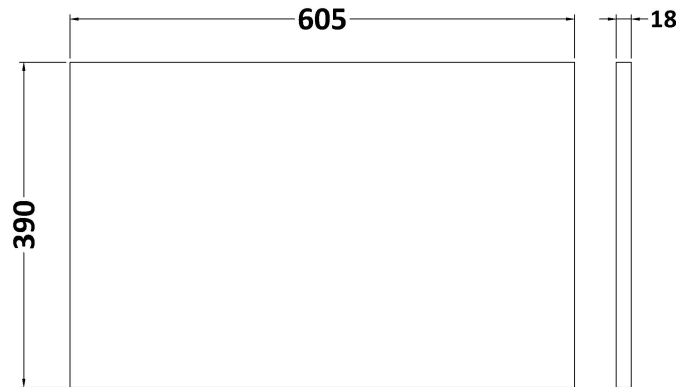

Packaging Dimensions

Height (mm):	391
Width (mm):	632
Depth (mm):	391
Gross Weight (kg):	13.5

Packaging Data

Box Colour:	Brown Cardboard Box
Box Qty:	1
Label Size:	100 x 50
Label Colour:	White Label
Label Qty:	2

Outer Box Dimensions (If Applicable)

Height (mm):	
Width (mm):	
Depth (mm):	
Gross Weight (kg):	
Barcode:	5056462660813

Product Details

Country of Origin:	United Kingdom
Fitting Instruction:	No
CE & UKCA:	N/A
FSC Certified Materials:	Yes
Colour:	Grey Vicenza Oak
Construction Method:	Cam & Wood Dowel
Construction Type:	Rigid
Cabinet Finish:	MFC Textured Woodgrain
Fascia Finish:	MFC Textured Woodgrain
Cabinet Thickness (mm):	18
Fascia Thickness (mm):	18
Drawer Included:	Yes
Drawer Type:	80mm High Metal S/C Inc Galler
No of Shelves:	0
Hinge Type:	Not Applicable
Hinge Included:	Not Applicable
Adjustable Legs:	No, Not Required
Fixings Included:	Yes
Handle Style:	Contemporary
Waste Shroud:	Yes
Handle Included:	Yes, Supplied
Handle Type:	D-Shape

Sales Code: MWD2560

Description: 600 Worktop (605X390x18mm)

Product Dimensions

Height (mm):	18
Width (mm):	605
Depth (mm):	390
Nett Weight (kg):	2.5

Packaging Dimensions

Height (mm):	25
Width (mm):	625
Depth (mm):	410
Gross Weight (kg):	3

Packaging Data

Box Colour:	Brown Cardboard Box
Box Qty:	1
Label Size:	50 x 100
Label Colour:	White Label
Label Qty:	2

Outer Box Dimensions (If Applicable)

Height (mm):	
Width (mm):	
Depth (mm):	
Gross Weight (kg):	
Barcode:	5056462660073