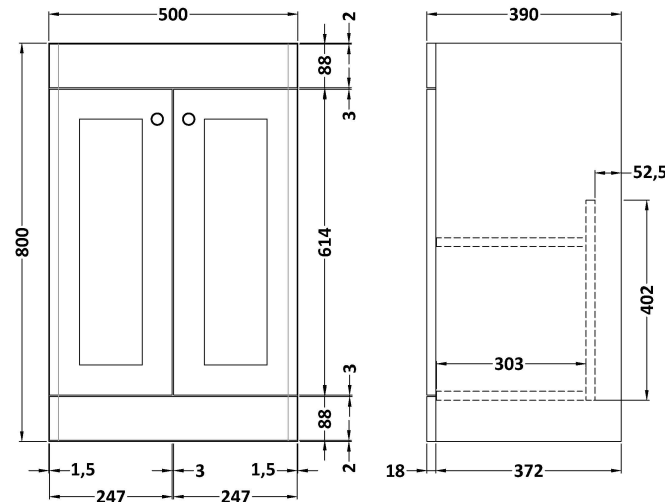

Sales Code: CLC123A

Description: 500 F/S 2-Door Unit & Basin 1Th

Packaging Details

Barcode: 5056462685526

Sales Code: CLA123

Description: 500 F/S 2-Door Unit (800X500x390)

Product Dimensions

Height (mm):	800
Width (mm):	500
Depth (mm):	390
Nett Weight (kg):	21

Packaging Dimensions

Height (mm):	835
Width (mm):	525
Depth (mm):	415
Gross Weight (kg):	21.5

Packaging Data

Box Colour:	Brown Cardboard Box
Box Qty:	1
Label Size:	100 x 50
Label Colour:	White Label
Label Qty:	2

Sales Code: CBM502

Description: 500 Classic Basin (540X410x185) 1Th

Product Dimensions

Height (mm):	187
Width (mm):	531
Depth (mm):	406
Nett Weight (kg):	12.7

Packaging Dimensions

Height (mm):	430
Width (mm):	550
Depth (mm):	220
Gross Weight (kg):	13

Packaging Data

Box Colour:	Brown Cardboard Box - Printed
Box Qty:	1
Label Size:	100 x 50
Label Colour:	White Label
Label Qty:	2

Outer Box Dimensions (If Applicable)

Height (mm):	
Width (mm):	
Depth (mm):	
Gross Weight (kg):	
Barcode:	5056462643632