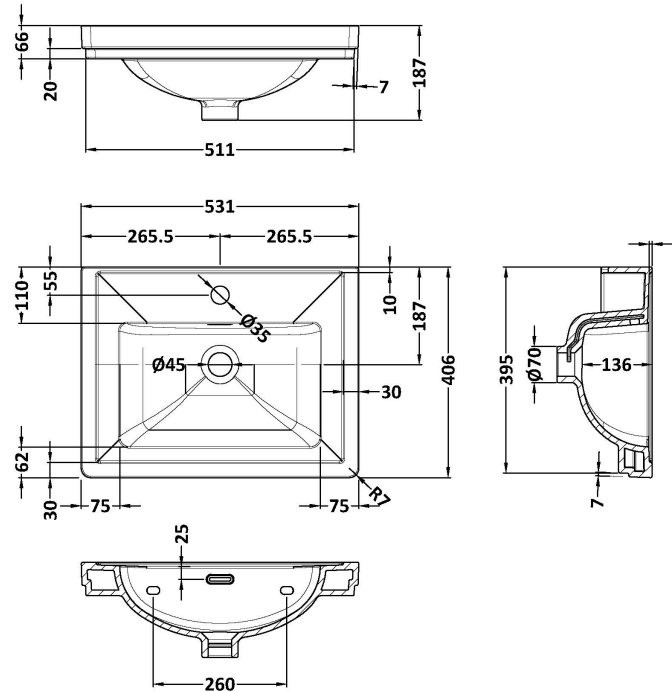

Packaging Dimensions

Height (mm):	835
Width (mm):	525
Depth (mm):	415
Gross Weight (kg):	21.5

Packaging Data

Box Colour:	Brown Cardboard Box
Box Qty:	1
Label Size:	100 x 50
Label Colour:	White Label
Label Qty:	2

Outer Box Dimensions (If Applicable)

Height (mm):	
Width (mm):	
Depth (mm):	
Gross Weight (kg):	
Barcode:	5056462643106

Product Details

Country of Origin:	China
Fitting Instruction:	No
CE & UKCA:	N/A
FSC Certified Materials:	Yes
Colour:	Satin White
Construction Method:	Cam & Wood Dowel
Construction Type:	Rigid
Cabinet Finish:	MFC Painted Matt
Fascia Finish:	Mdf Painted Matt
Cabinet Thickness (mm):	18
Fascia Thickness (mm):	18
Drawer Included:	No
Drawer Type:	Not Applicable
No of Shelves:	1
Hinge Type:	95 Degree Clip-On Soft Close
Hinge Included:	Yes, Supplied
Adjustable Legs:	No, Not Required
Fixings Included:	Yes
Handle Style:	Traditional
Waste Shroud:	Not Applicable
Handle Included:	Yes, Supplied
Handle Type:	Knob

Sales Code: CBM502

Description: 500 Classic Basin (540X410x185) 1Th

Product Dimensions

Height (mm):	187
Width (mm):	531
Depth (mm):	406
Nett Weight (kg):	12.7

Packaging Dimensions

Height (mm):	430
Width (mm):	550
Depth (mm):	220
Gross Weight (kg):	13

Packaging Data

Box Colour:	Brown Cardboard Box - Printed
Box Qty:	1
Label Size:	100 x 50
Label Colour:	White Label
Label Qty:	2

Outer Box Dimensions (If Applicable)

Height (mm):	
Width (mm):	
Depth (mm):	
Gross Weight (kg):	
Barcode:	5056462643632