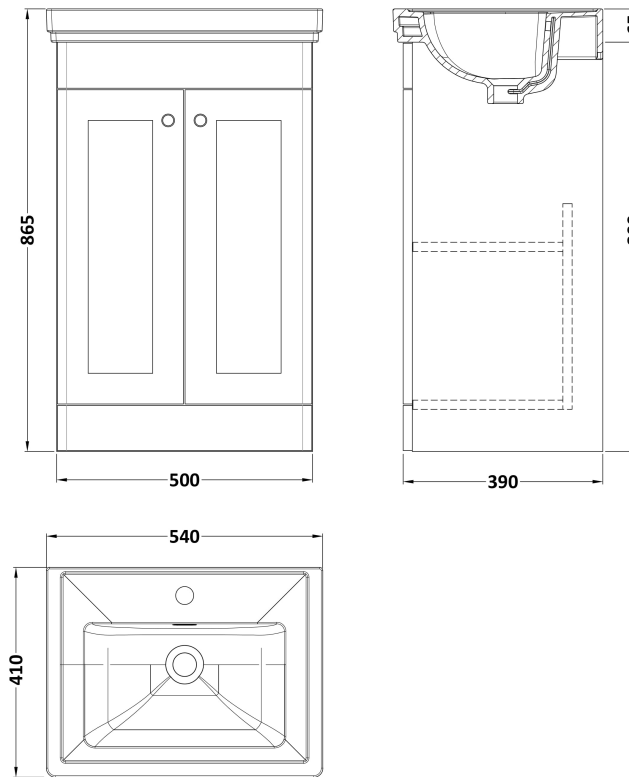

Sales Code: CLC123A

Description: 500 F/S 2-Door Unit & Basin 1Th

Packaging Details

Barcode: 5056462685526

Sales Code: CLA123

Description: 500 F/S 2-Door Unit (800X500x390)

Product Dimensions

Height (mm):	800
Width (mm):	500
Depth (mm):	390
Nett Weight (kg):	21

Packaging Dimensions

Height (mm):	835
Width (mm):	525
Depth (mm):	415
Gross Weight (kg):	21.5

Packaging Data

Box Colour:	Brown Cardboard Box
Box Qty:	1
Label Size:	100 x 50
Label Colour:	White Label
Label Qty:	2

Outer Box Dimensions (If Applicable)

Height (mm):	
Width (mm):	
Depth (mm):	
Gross Weight (kg):	
Barcode:	5056462643106

Product Details

Country of Origin:	China
Fitting Instruction:	No
CE & UKCA:	N/A
FSC Certified Materials:	Yes
Colour:	Satin White
Construction Method:	Cam & Wood Dowel
Construction Type:	Rigid
Cabinet Finish:	MFC Painted Matt
Fascia Finish:	Mdf Painted Matt
Cabinet Thickness (mm):	18
Fascia Thickness (mm):	18
Drawer Included:	No
Drawer Type:	Not Applicable
No of Shelves:	1
Hinge Type:	95 Degree Clip-On Soft Close
Hinge Included:	Yes, Supplied
Adjustable Legs:	No, Not Required
Fixings Included:	Yes
Handle Style:	Traditional
Waste Shroud:	Not Applicable
Handle Included:	Yes, Supplied
Handle Type:	Knob

Sales Code: CBM502

Description: 500 Classic Basin (540X410x185) 1Th

Product Dimensions

Height (mm):	187
Width (mm):	531
Depth (mm):	406
Nett Weight (kg):	12.7

Packaging Dimensions

Height (mm):	430
Width (mm):	550
Depth (mm):	220
Gross Weight (kg):	13