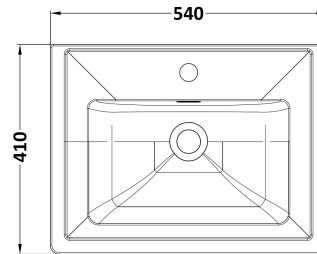

Sales Code: CLC223A

Description: 500 F/S 2-Door Unit & Basin 1Th

Packaging Details

Barcode: 5056462685564

Sales Code: CLA223

Description: 500 F/S 2-Door Unit (800X500x390)

Product Dimensions

Height (mm):	800
Width (mm):	500
Depth (mm):	390
Nett Weight (kg):	21

Packaging Dimensions

Height (mm):	835
Width (mm):	525
Depth (mm):	415
Gross Weight (kg):	21.5

Packaging Data

Box Colour:	Brown Cardboard Box
Box Qty:	1
Label Size:	100 x 50
Label Colour:	White Label
Label Qty:	2

Outer Box Dimensions (If Applicable)

Height (mm):	
Width (mm):	
Depth (mm):	
Gross Weight (kg):	
Barcode:	5056462643113

Product Details

Country of Origin:	China
Fitting Instruction:	No
CE & UKCA:	N/A
FSC Certified Materials:	Yes
Colour:	Satin Grey
Construction Method:	Cam & Wood Dowel
Construction Type:	Rigid
Cabinet Finish:	MFC Painted Matt
Fascia Finish:	Mdf Painted Matt
Cabinet Thickness (mm):	18
Fascia Thickness (mm):	18
Drawer Included:	No
Drawer Type:	Not Applicable
No of Shelves:	1
Hinge Type:	95 Degree Clip-On Soft Close
Hinge Included:	Yes, Supplied
Adjustable Legs:	No, Not Required
Fixings Included:	Yes
Handle Style:	Traditional
Waste Shroud:	Not Applicable
Handle Included:	Yes, Supplied
Handle Type:	Knob

Sales Code: CBM502

Description: 500 Classic Basin (540X410x185) 1Th

Product Dimensions

Height (mm):	187
Width (mm):	531
Depth (mm):	406
Nett Weight (kg):	12.7

Packaging Dimensions

Height (mm):	430
Width (mm):	550
Depth (mm):	220
Gross Weight (kg):	13