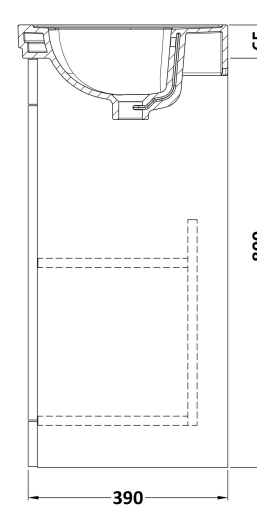

Sales Code: CLC223A

Description: 500 F/S 2-Door Unit & Basin 1Th

Packaging Details

Barcode: 5056462685564

Sales Code: CLA223

Description: 500 F/S 2-Door Unit (800X500x390)

Product Dimensions

Height (mm):	800
Width (mm):	500
Depth (mm):	390
Nett Weight (kg):	21

Packaging Dimensions

Height (mm):	835
Width (mm):	525
Depth (mm):	415
Gross Weight (kg):	21.5

Packaging Data

Box Colour:	Brown Cardboard Box
Box Qty:	1
Label Size:	100 x 50
Label Colour:	White Label
Label Qty:	2

Outer Box Dimensions (If Applicable)

Height (mm):	
Width (mm):	
Depth (mm):	
Gross Weight (kg):	
Barcode:	5056462643113

Product Details

Country of Origin:	China
Fitting Instruction:	No
CE & UKCA:	N/A
FSC Certified Materials:	Yes
Colour:	Satin Grey
Construction Method:	Cam & Wood Dowel
Construction Type:	Rigid
Cabinet Finish:	MFC Painted Matt
Fascia Finish:	Mdf Painted Matt
Cabinet Thickness (mm):	18
Fascia Thickness (mm):	18
Drawer Included:	No
Drawer Type:	Not Applicable
No of Shelves:	1
Hinge Type:	95 Degree Clip-On Soft Close
Hinge Included:	Yes, Supplied
Adjustable Legs:	No, Not Required
Fixings Included:	Yes
Handle Style:	Traditional
Waste Shroud:	Not Applicable
Handle Included:	Yes, Supplied
Handle Type:	Knob

Sales Code: CBM502

Description: 500 Classic Basin (540X410x185) 1Th

Product Dimensions

Height (mm):	187
Width (mm):	531
Depth (mm):	406
Nett Weight (kg):	12.7

Packaging Dimensions

Height (mm):	430
Width (mm):	550
Depth (mm):	220
Gross Weight (kg):	13