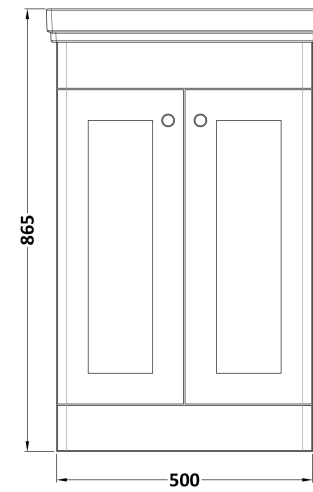

Sales Code: CLC223A

Description: 500 F/S 2-Door Unit & Basin 1Th

Packaging Details

Barcode: 5056462685564

Sales Code: CLA223

Description: 500 F/S 2-Door Unit (800X500x390)

Product Dimensions

Height (mm):	800
Width (mm):	500
Depth (mm):	390
Nett Weight (kg):	21

Packaging Dimensions

Height (mm):	835
Width (mm):	525
Depth (mm):	415
Gross Weight (kg):	21.5

Packaging Data

Box Colour:	Brown Cardboard Box
Box Qty:	1
Label Size:	100 x 50
Label Colour:	White Label
Label Qty:	2

Outer Box Dimensions (If Applicable)

Height (mm):	
Width (mm):	
Depth (mm):	
Gross Weight (kg):	
Barcode:	5056462643113

Product Details

Country of Origin:	China
Fitting Instruction:	No
CE & UKCA:	N/A
FSC Certified Materials:	Yes
Colour:	Satin Grey
Construction Method:	Cam & Wood Dowel
Construction Type:	Rigid
Cabinet Finish:	MFC Painted Matt
Fascia Finish:	Mdf Painted Matt
Cabinet Thickness (mm):	18
Fascia Thickness (mm):	18
Drawer Included:	No
Drawer Type:	Not Applicable
No of Shelves:	1
Hinge Type:	95 Degree Clip-On Soft Close
Hinge Included:	Yes, Supplied
Adjustable Legs:	No, Not Required
Fixings Included:	Yes
Handle Style:	Traditional
Waste Shroud:	Not Applicable
Handle Included:	Yes, Supplied
Handle Type:	Knob

Sales Code: CBM502

Description: 500 Classic Basin (540X410x185) 1Th

Product Dimensions

Height (mm):	187
Width (mm):	531
Depth (mm):	406
Nett Weight (kg):	12.7

Packaging Dimensions

Height (mm):	430
Width (mm):	550
Depth (mm):	220
Gross Weight (kg):	13