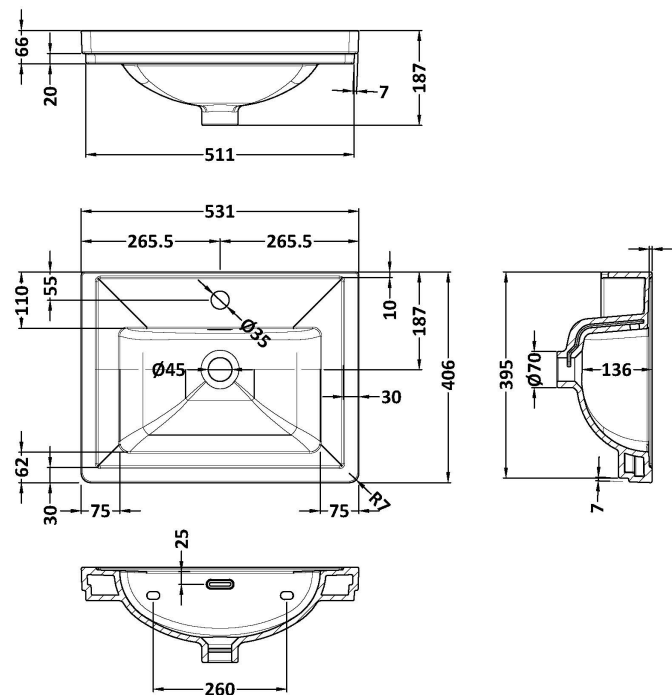

Packaging Dimensions

Height (mm):	835
Width (mm):	525
Depth (mm):	415
Gross Weight (kg):	21.5

Packaging Data

Box Colour:	Brown Cardboard Box
Box Qty:	1
Label Size:	100 x 50
Label Colour:	White Label
Label Qty:	2

Outer Box Dimensions (If Applicable)

Height (mm):	
Width (mm):	
Depth (mm):	
Gross Weight (kg):	
Barcode:	5056462643113

Product Details

Country of Origin:	China
Fitting Instruction:	No
CE & UKCA:	N/A
FSC Certified Materials:	Yes
Colour:	Satin Grey
Construction Method:	Cam & Wood Dowel
Construction Type:	Rigid
Cabinet Finish:	MFC Painted Matt
Fascia Finish:	Mdf Painted Matt
Cabinet Thickness (mm):	18
Fascia Thickness (mm):	18
Drawer Included:	No
Drawer Type:	Not Applicable
No of Shelves:	1
Hinge Type:	95 Degree Clip-On Soft Close
Hinge Included:	Yes, Supplied
Adjustable Legs:	No, Not Required
Fixings Included:	Yes
Handle Style:	Traditional
Waste Shroud:	Not Applicable
Handle Included:	Yes, Supplied
Handle Type:	Knob

Sales Code: CBM502

Description: 500 Classic Basin (540X410x185) 1Th

Product Dimensions

Height (mm):	187
Width (mm):	531
Depth (mm):	406
Nett Weight (kg):	12.7

Packaging Dimensions

Height (mm):	430
Width (mm):	550
Depth (mm):	220
Gross Weight (kg):	13

Packaging Data

Box Colour:	Brown Cardboard Box - Printed
Box Qty:	1
Label Size:	100 x 50
Label Colour:	White Label
Label Qty:	2

Outer Box Dimensions (If Applicable)

Height (mm):	
Width (mm):	
Depth (mm):	
Gross Weight (kg):	
Barcode:	5056462643632