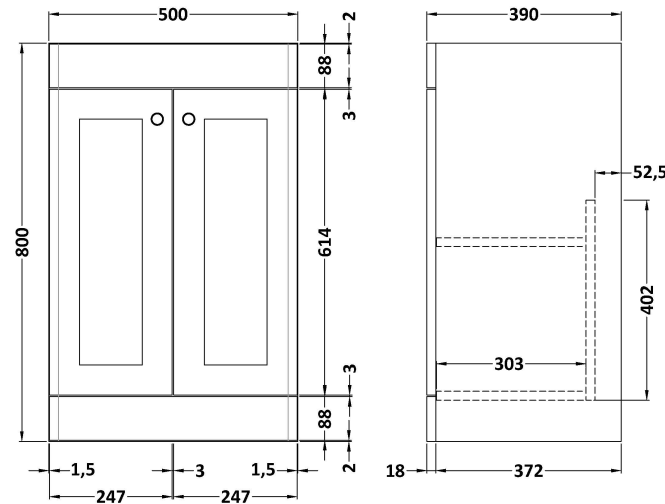

Sales Code: CLC223A

Description: 500 F/S 2-Door Unit & Basin 1Th

Packaging Details

Barcode: 5056462685564

Sales Code: CLA223

Description: 500 F/S 2-Door Unit (800X500x390)

Product Dimensions

Height (mm):	800
Width (mm):	500
Depth (mm):	390
Nett Weight (kg):	21

Packaging Dimensions

Height (mm):	835
Width (mm):	525
Depth (mm):	415
Gross Weight (kg):	21.5

Packaging Data

Box Colour:	Brown Cardboard Box
Box Qty:	1
Label Size:	100 x 50
Label Colour:	White Label
Label Qty:	2

Sales Code: CBM502

Description: 500 Classic Basin (540X410x185) 1Th

Product Dimensions

Height (mm):	187
Width (mm):	531
Depth (mm):	406
Nett Weight (kg):	12.7

Packaging Dimensions

Height (mm):	430
Width (mm):	550
Depth (mm):	220
Gross Weight (kg):	13

Packaging Data

Box Colour:	Brown Cardboard Box - Printed
Box Qty:	1
Label Size:	100 x 50
Label Colour:	White Label
Label Qty:	2

Outer Box Dimensions (If Applicable)

Height (mm):	
Width (mm):	
Depth (mm):	
Gross Weight (kg):	
Barcode:	5056462643632