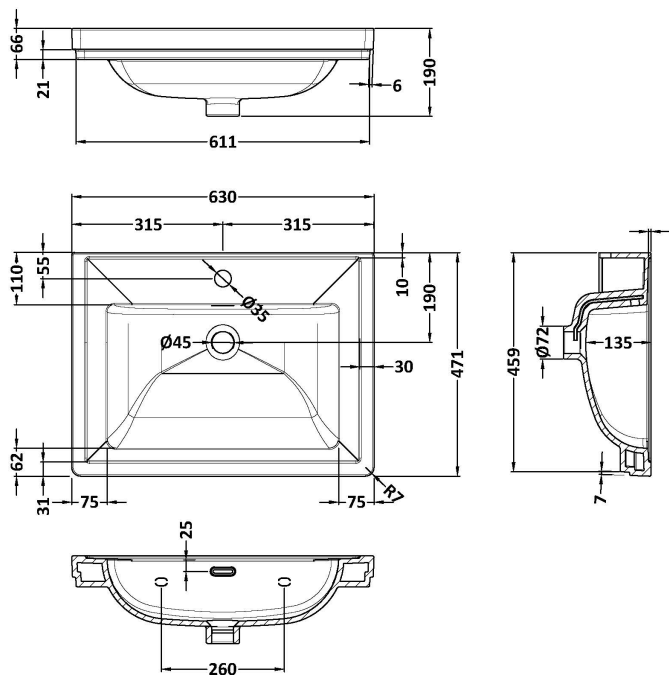

Packaging Dimensions

Height (mm):	835
Width (mm):	625
Depth (mm):	480
Gross Weight (kg):	25.8

Packaging Data

Box Colour:	Brown Cardboard Box
Box Qty:	1
Label Size:	100 x 50
Label Colour:	White Label
Label Qty:	2

Outer Box Dimensions (If Applicable)

Height (mm):	
Width (mm):	
Depth (mm):	
Gross Weight (kg):	
Barcode:	5056462643144

Product Details

Country of Origin:	China
Fitting Instruction:	No
CE & UKCA:	N/A
FSC Certified Materials:	Yes
Colour:	Satin White
Construction Method:	Cam & Wood Dowel
Construction Type:	Rigid
Cabinet Finish:	MFC Painted Matt
Fascia Finish:	Mdf Painted Matt
Cabinet Thickness (mm):	18
Fascia Thickness (mm):	18
Drawer Included:	No
Drawer Type:	Not Applicable
No of Shelves:	1
Hinge Type:	95 Degree Clip-On Soft Close
Hinge Included:	Yes, Supplied
Adjustable Legs:	No, Not Required
Fixings Included:	Yes
Handle Style:	Traditional
Waste Shroud:	Not Applicable
Handle Included:	Yes, Supplied
Handle Type:	Knob

Sales Code: CBM503

Description: 600 Classic Basin (640X472x185) 1Th

Product Dimensions

Height (mm):	190
Width (mm):	630
Depth (mm):	471
Nett Weight (kg):	17

Packaging Dimensions

Height (mm):	490
Width (mm):	650
Depth (mm):	220
Gross Weight (kg):	17.3

Packaging Data

Box Colour:	Brown Cardboard Box - Printed
Box Qty:	1
Label Size:	100 x 50
Label Colour:	White Label
Label Qty:	2

Outer Box Dimensions (If Applicable)

Height (mm):	
Width (mm):	
Depth (mm):	
Gross Weight (kg):	
Barcode:	5056462643656