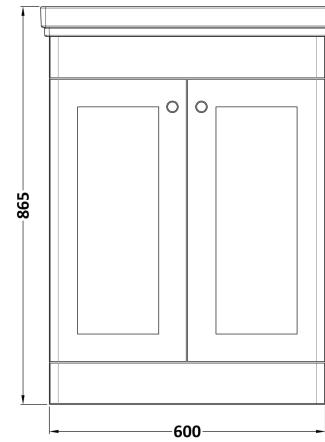

Sales Code: CLC125A

Description: 600 F/S 2-Door Unit & Basin 1Th

Packaging Details

Barcode: 5056462685656

Sales Code: CLA125

Description: 600 F/S 2-Door Unit (800X600x453)

Product Dimensions

Height (mm):	800
Width (mm):	600
Depth (mm):	453
Nett Weight (kg):	25.3

Packaging Dimensions

Height (mm):	835
Width (mm):	625
Depth (mm):	480
Gross Weight (kg):	25.8

Packaging Data

Box Colour:	Brown Cardboard Box
Box Qty:	1
Label Size:	100 x 50
Label Colour:	White Label
Label Qty:	2

Outer Box Dimensions (If Applicable)

Height (mm):	
Width (mm):	
Depth (mm):	
Gross Weight (kg):	
Barcode:	5056462643144

Product Details

Country of Origin:	China
Fitting Instruction:	No
CE & UKCA:	N/A
FSC Certified Materials:	Yes
Colour:	Satin White
Construction Method:	Cam & Wood Dowel
Construction Type:	Rigid
Cabinet Finish:	MFC Painted Matt
Fascia Finish:	Mdf Painted Matt
Cabinet Thickness (mm):	18
Fascia Thickness (mm):	18
Drawer Included:	No
Drawer Type:	Not Applicable
No of Shelves:	1
Hinge Type:	95 Degree Clip-On Soft Close
Hinge Included:	Yes, Supplied
Adjustable Legs:	No, Not Required
Fixings Included:	Yes
Handle Style:	Traditional
Waste Shroud:	Not Applicable
Handle Included:	Yes, Supplied
Handle Type:	Knob

Sales Code: CBM503

Description: 600 Classic Basin (640X472x185) 1Th

Product Dimensions

Height (mm):	190
Width (mm):	630
Depth (mm):	471
Nett Weight (kg):	17

Packaging Dimensions

Height (mm):	490
Width (mm):	650
Depth (mm):	220
Gross Weight (kg):	17.3