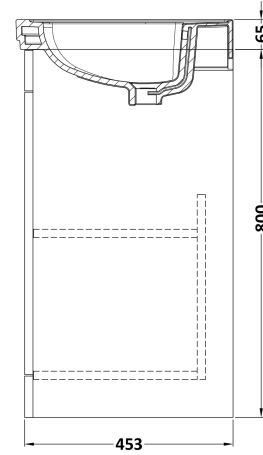

Sales Code: CLC125A

Description: 600 F/S 2-Door Unit & Basin 1Th

Packaging Details

Barcode: 5056462685656

Sales Code: CLA125

Description: 600 F/S 2-Door Unit (800X600x453)

Product Dimensions

Height (mm):	800
Width (mm):	600
Depth (mm):	453
Nett Weight (kg):	25.3

Packaging Dimensions

Height (mm):	835
Width (mm):	625
Depth (mm):	480
Gross Weight (kg):	25.8

Packaging Data

Box Colour:	Brown Cardboard Box
Box Qty:	1
Label Size:	100 x 50
Label Colour:	White Label
Label Qty:	2

Outer Box Dimensions (If Applicable)

Height (mm):	
Width (mm):	
Depth (mm):	
Gross Weight (kg):	
Barcode:	5056462643144

Product Details

Country of Origin:	China
Fitting Instruction:	No
CE & UKCA:	N/A
FSC Certified Materials:	Yes
Colour:	Satin White
Construction Method:	Cam & Wood Dowel
Construction Type:	Rigid
Cabinet Finish:	MFC Painted Matt
Fascia Finish:	Mdf Painted Matt
Cabinet Thickness (mm):	18
Fascia Thickness (mm):	18
Drawer Included:	No
Drawer Type:	Not Applicable
No of Shelves:	1
Hinge Type:	95 Degree Clip-On Soft Close
Hinge Included:	Yes, Supplied
Adjustable Legs:	No, Not Required
Fixings Included:	Yes
Handle Style:	Traditional
Waste Shroud:	Not Applicable
Handle Included:	Yes, Supplied
Handle Type:	Knob

Sales Code: CBM503

Description: 600 Classic Basin (640X472x185) 1Th

Product Dimensions

Height (mm):	190
Width (mm):	630
Depth (mm):	471
Nett Weight (kg):	17

Packaging Dimensions

Height (mm):	490
Width (mm):	650
Depth (mm):	220
Gross Weight (kg):	17.3