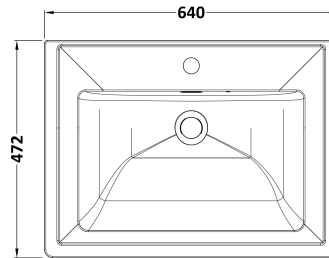

Sales Code: CLC125A

Description: 600 F/S 2-Door Unit & Basin 1Th

Packaging Details

Barcode: 5056462685656

Sales Code: CLA125

Description: 600 F/S 2-Door Unit (800X600x453)

Product Dimensions

Height (mm):	800
Width (mm):	600
Depth (mm):	453
Nett Weight (kg):	25.3

Packaging Dimensions

Height (mm):	835
Width (mm):	625
Depth (mm):	480
Gross Weight (kg):	25.8

Packaging Data

Box Colour:	Brown Cardboard Box
Box Qty:	1
Label Size:	100 x 50
Label Colour:	White Label
Label Qty:	2

Outer Box Dimensions (If Applicable)

Height (mm):	
Width (mm):	
Depth (mm):	
Gross Weight (kg):	
Barcode:	5056462643144

Product Details

Country of Origin:	China
Fitting Instruction:	No
CE & UKCA:	N/A
FSC Certified Materials:	Yes
Colour:	Satin White
Construction Method:	Cam & Wood Dowel
Construction Type:	Rigid
Cabinet Finish:	MFC Painted Matt
Fascia Finish:	Mdf Painted Matt
Cabinet Thickness (mm):	18
Fascia Thickness (mm):	18
Drawer Included:	No
Drawer Type:	Not Applicable
No of Shelves:	1
Hinge Type:	95 Degree Clip-On Soft Close
Hinge Included:	Yes, Supplied
Adjustable Legs:	No, Not Required
Fixings Included:	Yes
Handle Style:	Traditional
Waste Shroud:	Not Applicable
Handle Included:	Yes, Supplied
Handle Type:	Knob

Sales Code: CBM503

Description: 600 Classic Basin (640X472x185) 1Th

Product Dimensions

Height (mm):	190
Width (mm):	630
Depth (mm):	471
Nett Weight (kg):	17

Packaging Dimensions

Height (mm):	490
Width (mm):	650
Depth (mm):	220
Gross Weight (kg):	17.3