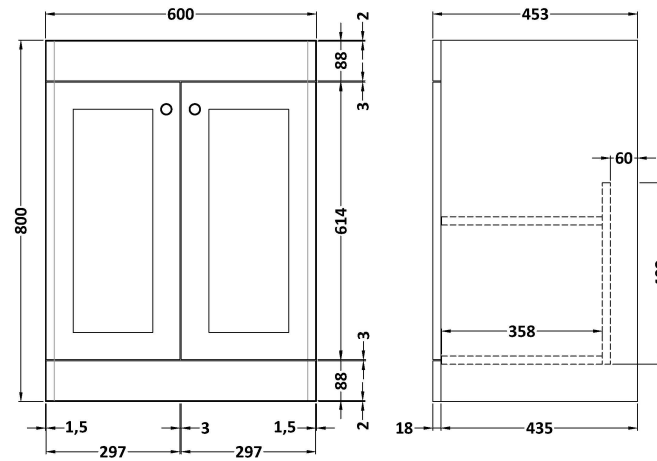

Sales Code: CLC125A

Description: 600 F/S 2-Door Unit & Basin 1Th

Packaging Details

Barcode: 5056462685656

Sales Code: CLA125

Description: 600 F/S 2-Door Unit (800X600x453)

Product Dimensions

Height (mm):	800
Width (mm):	600
Depth (mm):	453
Nett Weight (kg):	25.3

Packaging Dimensions

Height (mm):	835
Width (mm):	625
Depth (mm):	480
Gross Weight (kg):	25.8

Packaging Data

Box Colour:	Brown Cardboard Box
Box Qty:	1
Label Size:	100 x 50
Label Colour:	White Label
Label Qty:	2

Sales Code: CBM503

Description: 600 Classic Basin (640X472x185) 1Th

Product Dimensions

Height (mm):	190
Width (mm):	630
Depth (mm):	471
Nett Weight (kg):	17

Packaging Dimensions

Height (mm):	490
Width (mm):	650
Depth (mm):	220
Gross Weight (kg):	17.3

Packaging Data

Box Colour:	Brown Cardboard Box - Printed
Box Qty:	1
Label Size:	100 x 50
Label Colour:	White Label
Label Qty:	2

Outer Box Dimensions (If Applicable)

Height (mm):	
Width (mm):	
Depth (mm):	
Gross Weight (kg):	
Barcode:	5056462643656