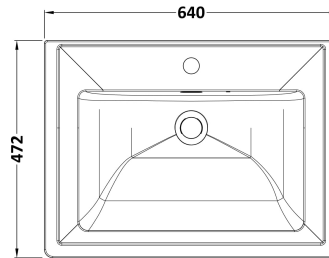

Sales Code: CLC825A

Description: 600 F/S 2-Door Unit & Basin 1Th

Packaging Details

Barcode: 5056462685717