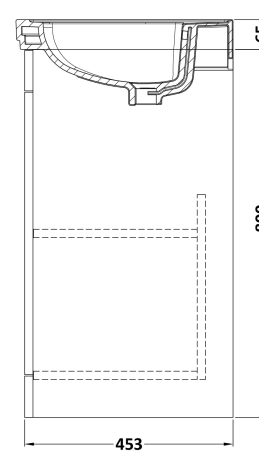

Sales Code: CLC825A

Description: 600 F/S 2-Door Unit & Basin 1Th

Packaging Details

Barcode: 5056462685717