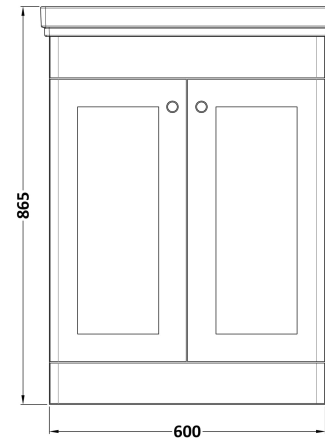

Sales Code: CLC825A

Description: 600 F/S 2-Door Unit & Basin 1Th

Packaging Details

Barcode: 5056462685717