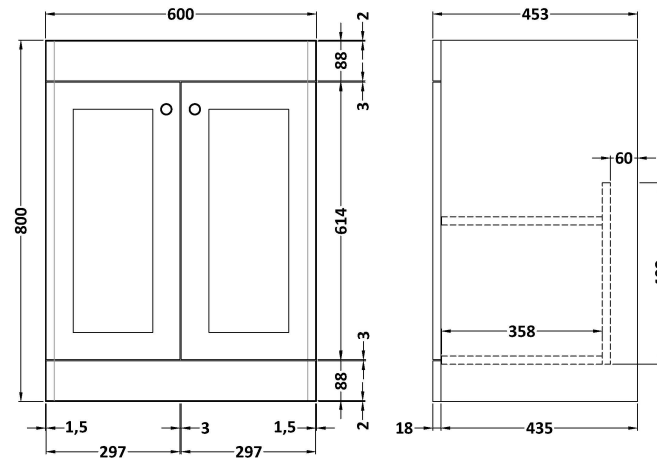

### Product Dimensions

Height (mm):	800
Width (mm):	600
Depth (mm):	453
Nett Weight (kg):	25.3

### Packaging Dimensions

Height (mm):	835
Width (mm):	625
Depth (mm):	480
Gross Weight (kg):	25.8

### Product Dimensions

Height (mm):	190
Width (mm):	630
Depth (mm):	471
Nett Weight (kg):	17

### Packaging Dimensions

Height (mm):	490
Width (mm):	650
Depth (mm):	220
Gross Weight (kg):	17.3