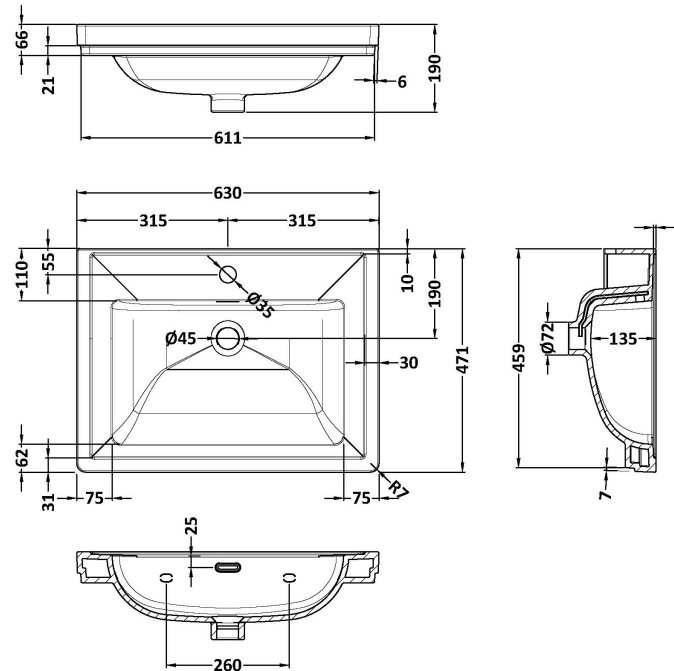

### Product Dimensions

Height (mm):	800
Width (mm):	600
Depth (mm):	453
Nett Weight (kg):	25.3

### Packaging Dimensions

Height (mm):	835
Width (mm):	625
Depth (mm):	480
Gross Weight (kg):	25.8

### Outer Box Dimensions (If Applicable)

Height (mm):	
Width (mm):	
Depth (mm):	
Gross Weight (kg):	
Barcode:	5056462643168

### Product Dimensions

Height (mm):	190
Width (mm):	630
Depth (mm):	471
Nett Weight (kg):	17