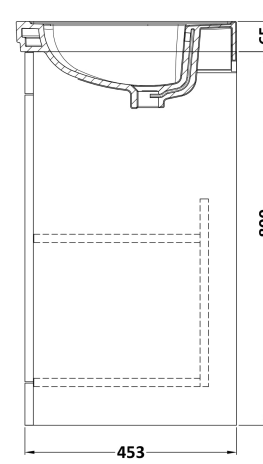

Sales Code: CLC125B

Description: 600 F/S 2-Door Unit & Basin 3Th

Packaging Details

Barcode: 5056462687209

Sales Code: CLA125

Description: 600 F/S 2-Door Unit (800X600x453)

Product Dimensions

Height (mm):	800
Width (mm):	600
Depth (mm):	453
Nett Weight (kg):	25.3

Packaging Dimensions

Height (mm):	835
Width (mm):	625
Depth (mm):	480
Gross Weight (kg):	25.8

Packaging Data

Box Colour:	Brown Cardboard Box
Box Qty:	1
Label Size:	100 x 50
Label Colour:	White Label
Label Qty:	2

Outer Box Dimensions (If Applicable)

Height (mm):	
Width (mm):	
Depth (mm):	
Gross Weight (kg):	
Barcode:	5056462643144

Product Details

Country of Origin:	China
Fitting Instruction:	No
CE & UKCA:	N/A
FSC Certified Materials:	Yes
Colour:	Satin White
Construction Method:	Cam & Wood Dowel
Construction Type:	Rigid
Cabinet Finish:	MFC Painted Matt
Fascia Finish:	Mdf Painted Matt
Cabinet Thickness (mm):	18
Fascia Thickness (mm):	18
Drawer Included:	No
Drawer Type:	Not Applicable
No of Shelves:	1
Hinge Type:	95 Degree Clip-On Soft Close
Hinge Included:	Yes, Supplied
Adjustable Legs:	No, Not Required
Fixings Included:	Yes
Handle Style:	Traditional
Waste Shroud:	Not Applicable
Handle Included:	Yes, Supplied
Handle Type:	Knob

Sales Code: CBM533

Description: 600 Classic Basin (640X472x185) 3Th

Product Dimensions

Height (mm):	190
Width (mm):	630
Depth (mm):	471
Nett Weight (kg):	17

Packaging Dimensions

Height (mm):	490
Width (mm):	650
Depth (mm):	220
Gross Weight (kg):	17.3