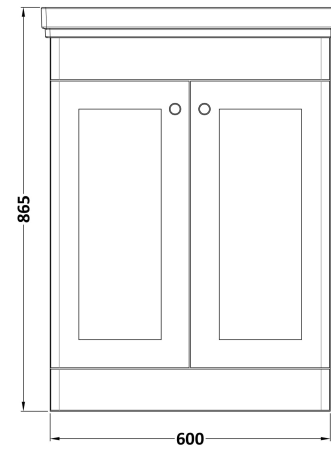

Sales Code: CLC125B

Description: 600 F/S 2-Door Unit & Basin 3Th

Packaging Details

Barcode: 5056462687209

Sales Code: CLA125

Description: 600 F/S 2-Door Unit (800X600x453)

Product Dimensions

Height (mm):	800
Width (mm):	600
Depth (mm):	453
Nett Weight (kg):	25.3

Packaging Dimensions

Height (mm):	835
Width (mm):	625
Depth (mm):	480
Gross Weight (kg):	25.8

Packaging Data

Box Colour:	Brown Cardboard Box
Box Qty:	1
Label Size:	100 x 50
Label Colour:	White Label
Label Qty:	2

Outer Box Dimensions (If Applicable)

Height (mm):	
Width (mm):	
Depth (mm):	
Gross Weight (kg):	
Barcode:	5056462643144

Product Details

Country of Origin:	China
Fitting Instruction:	No
CE & UKCA:	N/A
FSC Certified Materials:	Yes
Colour:	Satin White
Construction Method:	Cam & Wood Dowel
Construction Type:	Rigid
Cabinet Finish:	MFC Painted Matt
Fascia Finish:	Mdf Painted Matt
Cabinet Thickness (mm):	18
Fascia Thickness (mm):	18
Drawer Included:	No
Drawer Type:	Not Applicable
No of Shelves:	1
Hinge Type:	95 Degree Clip-On Soft Close
Hinge Included:	Yes, Supplied
Adjustable Legs:	No, Not Required
Fixings Included:	Yes
Handle Style:	Traditional
Waste Shroud:	Not Applicable
Handle Included:	Yes, Supplied
Handle Type:	Knob

Sales Code: CBM533

Description: 600 Classic Basin (640X472x185) 3Th

Product Dimensions

Height (mm):	190
Width (mm):	630
Depth (mm):	471
Nett Weight (kg):	17

Packaging Dimensions

Height (mm):	490
Width (mm):	650
Depth (mm):	220
Gross Weight (kg):	17.3