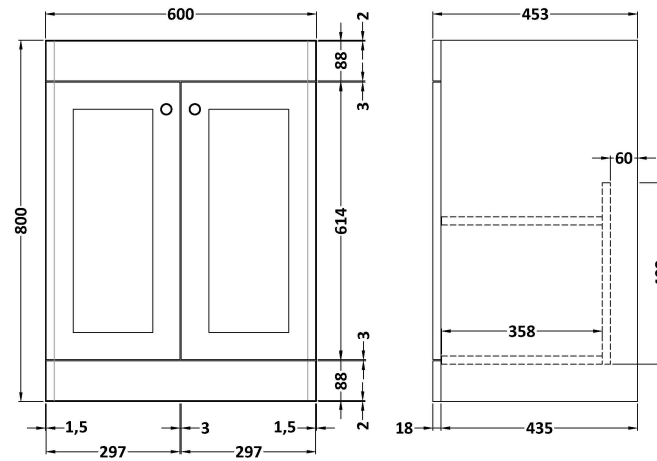

Sales Code: CLC125B

Description: 600 F/S 2-Door Unit & Basin 3Th

Packaging Details

Barcode: 5056462687209

Sales Code: CLA125

Description: 600 F/S 2-Door Unit (800X600x453)

Product Dimensions

Height (mm):	800
Width (mm):	600
Depth (mm):	453
Nett Weight (kg):	25.3

Packaging Dimensions

Height (mm):	835
Width (mm):	625
Depth (mm):	480
Gross Weight (kg):	25.8

Packaging Data

Box Colour:	Brown Cardboard Box
Box Qty:	1
Label Size:	100 x 50
Label Colour:	White Label
Label Qty:	2

Sales Code: CBM533

Description: 600 Classic Basin (640X472x185) 3Th

Product Dimensions

Height (mm):	190
Width (mm):	630
Depth (mm):	471
Nett Weight (kg):	17

Packaging Dimensions

Height (mm):	490
Width (mm):	650
Depth (mm):	220
Gross Weight (kg):	17.3

Packaging Data

Box Colour:	Brown Cardboard Box - Printed
Box Qty:	1
Label Size:	100 x 50
Label Colour:	White Label
Label Qty:	2

Outer Box Dimensions (If Applicable)

Height (mm):	
Width (mm):	
Depth (mm):	
Gross Weight (kg):	
Barcode:	5056462643663