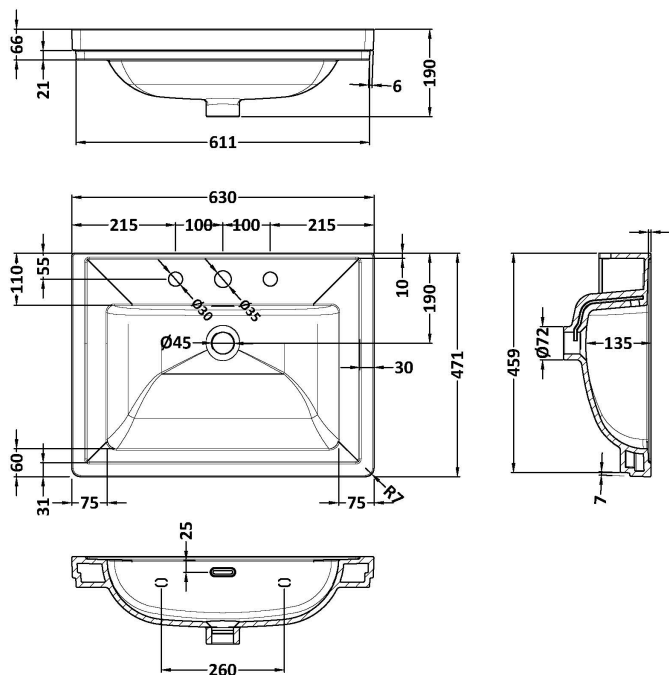

Packaging Dimensions

Height (mm):	835
Width (mm):	625
Depth (mm):	480
Gross Weight (kg):	25.8

Packaging Data

Box Colour:	Brown Cardboard Box
Box Qty:	1
Label Size:	100 x 50
Label Colour:	White Label
Label Qty:	2

Outer Box Dimensions (If Applicable)

Height (mm):	
Width (mm):	
Depth (mm):	
Gross Weight (kg):	
Barcode:	5056462643144

Product Details

Country of Origin:	China
Fitting Instruction:	No
CE & UKCA:	N/A
FSC Certified Materials:	Yes
Colour:	Satin White
Construction Method:	Cam & Wood Dowel
Construction Type:	Rigid
Cabinet Finish:	MFC Painted Matt
Fascia Finish:	Mdf Painted Matt
Cabinet Thickness (mm):	18
Fascia Thickness (mm):	18
Drawer Included:	No
Drawer Type:	Not Applicable
No of Shelves:	1
Hinge Type:	95 Degree Clip-On Soft Close
Hinge Included:	Yes, Supplied
Adjustable Legs:	No, Not Required
Fixings Included:	Yes
Handle Style:	Traditional
Waste Shroud:	Not Applicable
Handle Included:	Yes, Supplied
Handle Type:	Knob

Sales Code: CBM533

Description: 600 Classic Basin (640X472x185) 3Th

Product Dimensions

Height (mm):	190
Width (mm):	630
Depth (mm):	471
Nett Weight (kg):	17

Packaging Dimensions

Height (mm):	490
Width (mm):	650
Depth (mm):	220
Gross Weight (kg):	17.3

Packaging Data

Box Colour:	Brown Cardboard Box - Printed
Box Qty:	1
Label Size:	100 x 50
Label Colour:	White Label
Label Qty:	2

Outer Box Dimensions (If Applicable)

Height (mm):	
Width (mm):	
Depth (mm):	
Gross Weight (kg):	
Barcode:	5056462643663