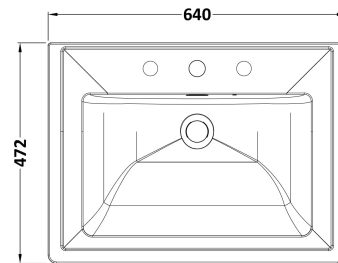

Sales Code: CLC125B

Description: 600 F/S 2-Door Unit & Basin 3Th

Packaging Details

Barcode: 5056462687209

Sales Code: CLA125

Description: 600 F/S 2-Door Unit (800X600x453)

Product Dimensions

Height (mm):	800
Width (mm):	600
Depth (mm):	453
Nett Weight (kg):	25.3

Packaging Dimensions

Height (mm):	835
Width (mm):	625
Depth (mm):	480
Gross Weight (kg):	25.8

Packaging Data

Box Colour:	Brown Cardboard Box
Box Qty:	1
Label Size:	100 x 50
Label Colour:	White Label
Label Qty:	2

Outer Box Dimensions (If Applicable)

Height (mm):	
Width (mm):	
Depth (mm):	
Gross Weight (kg):	
Barcode:	5056462643144

Product Details

Country of Origin:	China
Fitting Instruction:	No
CE & UKCA:	N/A
FSC Certified Materials:	Yes
Colour:	Satin White
Construction Method:	Cam & Wood Dowel
Construction Type:	Rigid
Cabinet Finish:	MFC Painted Matt
Fascia Finish:	Mdf Painted Matt
Cabinet Thickness (mm):	18
Fascia Thickness (mm):	18
Drawer Included:	No
Drawer Type:	Not Applicable
No of Shelves:	1
Hinge Type:	95 Degree Clip-On Soft Close
Hinge Included:	Yes, Supplied
Adjustable Legs:	No, Not Required
Fixings Included:	Yes
Handle Style:	Traditional
Waste Shroud:	Not Applicable
Handle Included:	Yes, Supplied
Handle Type:	Knob

Sales Code: CBM533

Description: 600 Classic Basin (640X472x185) 3Th

Product Dimensions

Height (mm):	190
Width (mm):	630
Depth (mm):	471
Nett Weight (kg):	17

Packaging Dimensions

Height (mm):	490
Width (mm):	650
Depth (mm):	220
Gross Weight (kg):	17.3