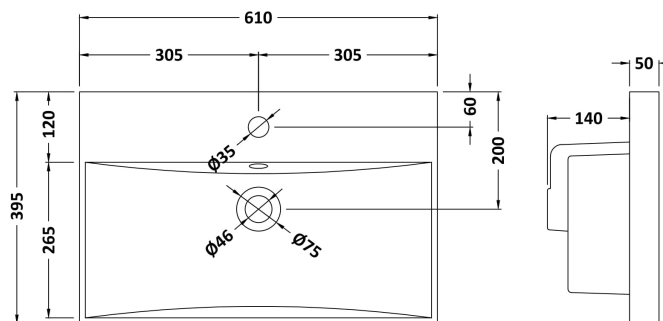

**Packaging Dimensions**

Height (mm):	391
Width (mm):	632
Depth (mm):	391
Gross Weight (kg):	13.5

**Packaging Data**

Box Colour:	Brown Cardboard Box - Printed
Box Qty:	0
Label Size:	0 x 0
Label Colour:	White Label
Label Qty:	2

**Outer Box Dimensions (If Applicable)**

Height (mm):	
Width (mm):	
Depth (mm):	
Gross Weight (kg):	
Barcode:	5056678406014

**Product Details**

Country of Origin:	China
Fitting Instruction:	No
CE & UKCA:	N/A
FSC Certified Materials:	Yes
Colour:	Satin Grey
Construction Method:	Cam & Wood Dowel
Construction Type:	Rigid
Cabinet Finish:	MFC Painted Matt
Fascia Finish:	Mdf Painted Matt
Cabinet Thickness (mm):	16
Fascia Thickness (mm):	18
Drawer Included:	Yes
Drawer Type:	80mm High Metal S/C Inc Galler
No of Shelves:	0
Hinge Type:	Not Applicable
Hinge Included:	Not Applicable
Adjustable Legs:	No, Not Required
Fixings Included:	Yes
Handle Style:	Contemporary
Waste Shroud:	Yes
Handle Included:	Yes, Supplied
Handle Type:	D-Shape

### Product Dimensions

Height (mm):	170
Width (mm):	610
Depth (mm):	395
Nett Weight (kg):	11

### Packaging Dimensions

Height (mm):	190
Width (mm):	630
Depth (mm):	415
Gross Weight (kg):	11.5