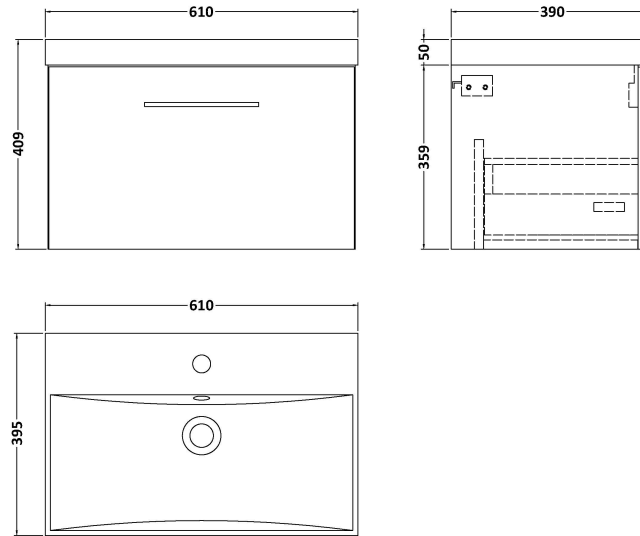

### Packaging Details

Barcode: 5056678415214

**Sales Code:** NVF2222

**Description:** 600 Single Drawer Unit (365 Deep)

**Product Dimensions**

Height (mm):	359
Width (mm):	600
Depth (mm):	383
Nett Weight (kg):	13

**Packaging Dimensions**

Height (mm):	391
Width (mm):	632
Depth (mm):	391
Gross Weight (kg):	13.5

**Packaging Data**

Box Colour:	Brown Cardboard Box - Printed
Box Qty:	0
Label Size:	0 x 0
Label Colour:	White Label
Label Qty:	2

### Product Dimensions

Height (mm):	170
Width (mm):	610
Depth (mm):	395
Nett Weight (kg):	11

### Packaging Dimensions

Height (mm):	190
Width (mm):	630
Depth (mm):	415
Gross Weight (kg):	11.5