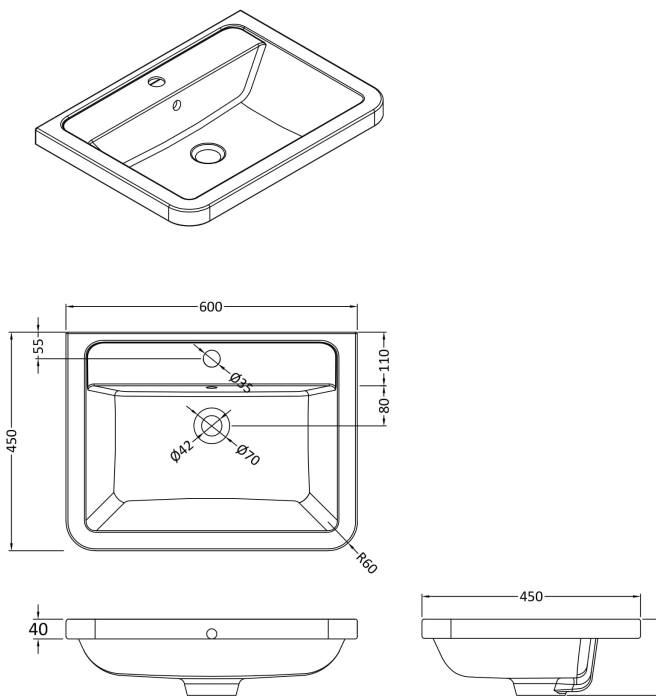

### Product Dimensions

Height (mm):	800
Width (mm):	596
Depth (mm):	445
Nett Weight (kg):	25

### Packaging Dimensions

Height (mm):	850
Width (mm):	600
Depth (mm):	455
Gross Weight (kg):	25

### Outer Box Dimensions (If Applicable)

Height (mm):	
Width (mm):	
Depth (mm):	
Gross Weight (kg):	
Barcode:	5056462618579

### Product Dimensions

Height (mm):	450
Width (mm):	600
Depth (mm):	157
Nett Weight (kg):	12.82