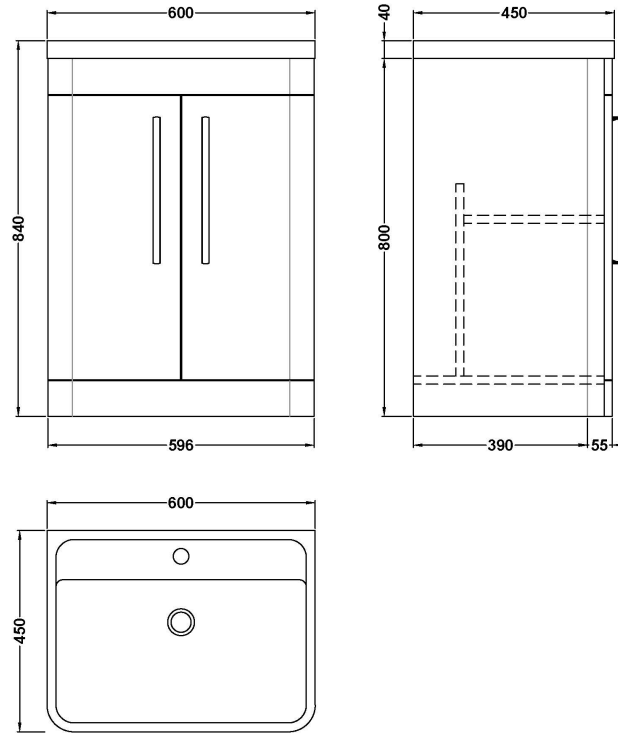

Sales Code: FPA810A

Description: Parade 600 F/S 2 Door Basin & Cabinet

Packaging Details

Barcode: 5056462651644