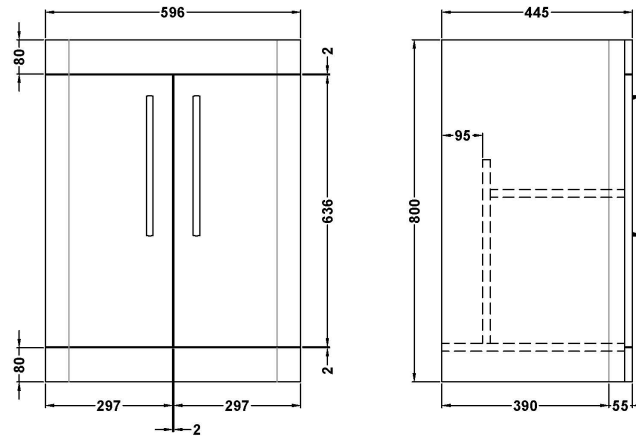

### Product Dimensions

Height (mm):	800
Width (mm):	596
Depth (mm):	445
Nett Weight (kg):	25

### Packaging Dimensions

Height (mm):	850
Width (mm):	600
Depth (mm):	455
Gross Weight (kg):	25

### Product Dimensions

Height (mm):	450
Width (mm):	600
Depth (mm):	157
Nett Weight (kg):	12.82

### Packaging Dimensions

Height (mm):	470
Width (mm):	640
Depth (mm):	167
Gross Weight (kg):	12.82