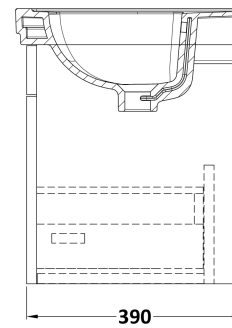

### Packaging Details

Barcode: 5056462688206

Sales Code: CLA891

Description: 500 W/H 1-Drawer Unit (431X500x390)

### Product Dimensions

Height (mm):	431
Width (mm):	500
Depth (mm):	390
Nett Weight (kg):	15.2

### Packaging Dimensions

Height (mm):	465
Width (mm):	525
Depth (mm):	415
Gross Weight (kg):	15.7

### Outer Box Dimensions (If Applicable)

Height (mm):	
Width (mm):	
Depth (mm):	
Gross Weight (kg):	
Barcode:	5056462643243