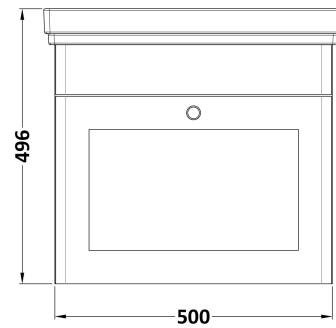

### Packaging Details

Barcode: 5056462688206

Sales Code: CLA891

Description: 500 W/H 1-Drawer Unit (431X500x390)

### Product Dimensions

Height (mm):	431
Width (mm):	500
Depth (mm):	390
Nett Weight (kg):	15.2

### Packaging Dimensions

Height (mm):	465
Width (mm):	525
Depth (mm):	415
Gross Weight (kg):	15.7

Sales Code: CBM532

Description: 500 Classic Basin (540X410x185) 3Th

**Product Dimensions**

Height (mm):	187
Width (mm):	531
Depth (mm):	406
Nett Weight (kg):	12.7

**Packaging Dimensions**

Height (mm):	430
Width (mm):	550
Depth (mm):	220
Gross Weight (kg):	13