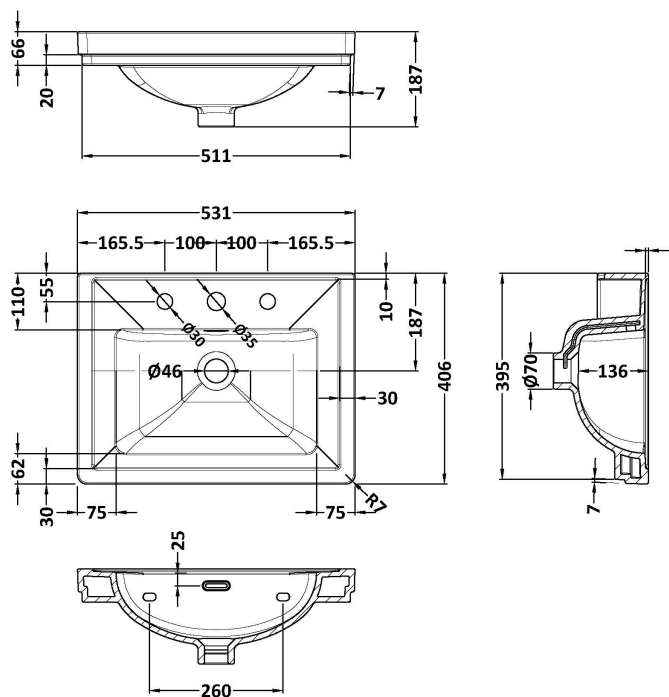

### Product Dimensions

Height (mm):	431
Width (mm):	500
Depth (mm):	390
Nett Weight (kg):	15.2

### Packaging Dimensions

Height (mm):	465
Width (mm):	525
Depth (mm):	415
Gross Weight (kg):	15.7

### Outer Box Dimensions (If Applicable)

Height (mm):	
Width (mm):	
Depth (mm):	
Gross Weight (kg):	
Barcode:	5056462643243

Sales Code: CBM532

Description: 500 Classic Basin (540X410x185) 3Th

**Product Dimensions**

Height (mm):	187
Width (mm):	531
Depth (mm):	406
Nett Weight (kg):	12.7

**Packaging Dimensions**

Height (mm):	430
Width (mm):	550
Depth (mm):	220
Gross Weight (kg):	13