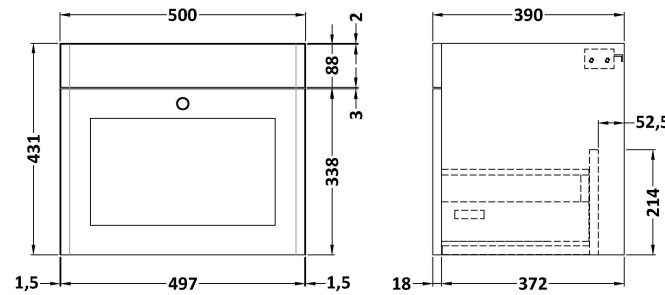

### Product Dimensions

Height (mm):	431
Width (mm):	500
Depth (mm):	390
Nett Weight (kg):	15.2

### Packaging Dimensions

Height (mm):	465
Width (mm):	525
Depth (mm):	415
Gross Weight (kg):	15.7

### Outer Box Dimensions (If Applicable)

Height (mm):	
Width (mm):	
Depth (mm):	
Gross Weight (kg):	
Barcode:	5056462643243

Sales Code: CBM532

Description: 500 Classic Basin (540X410x185) 3Th

**Product Dimensions**

Height (mm):	187
Width (mm):	531
Depth (mm):	406
Nett Weight (kg):	12.7

**Packaging Dimensions**

Height (mm):	430
Width (mm):	550
Depth (mm):	220
Gross Weight (kg):	13