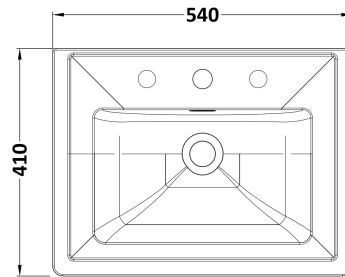

### Packaging Details

Barcode: 5056462688206

Sales Code: CLA891

Description: 500 W/H 1-Drawer Unit (431X500x390)

### Product Dimensions

Height (mm):	431
Width (mm):	500
Depth (mm):	390
Nett Weight (kg):	15.2

### Packaging Dimensions

Height (mm):	465
Width (mm):	525
Depth (mm):	415
Gross Weight (kg):	15.7

### Outer Box Dimensions (If Applicable)

Height (mm):	
Width (mm):	
Depth (mm):	
Gross Weight (kg):	
Barcode:	5056462643243