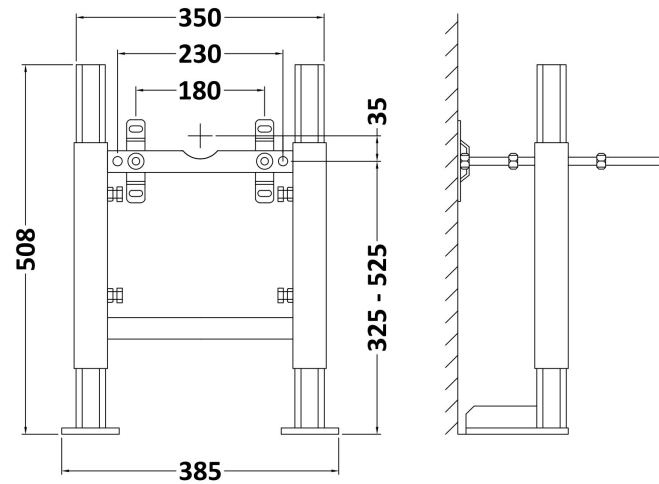

Sales Code: S4WHF

Description: Standard Wall Hung Frame

Product Dimensions

Length (mm):	
Width (mm):	370
Height (mm):	510
Depth (mm):	355
Nett Weight (kg):	10.5

Packaging Dimensions

Height (mm):	195
Width (mm):	510
Depth (mm):	850
Gross Weight (kg):	10.5

Packaging Data

Box Colour:	Brown Cardboard Box
Box Qty:	1
Label Size:	100 x 50
Label Colour:	White Label
Label Qty:	2

Outer Box Dimensions (If Applicable)

Height (mm):	
Width (mm):	
Length (mm):	
Depth (mm):	
Gross Weight (kg):	
Barcode:	5055275805305

Product Details

Country of Origin:	United Kingdom
Fitting Instruction:	No
CE & UKCA:	No
Product Material:	
Heating Element Wattage:	
Colour/Finish:	
Product Diameter:	
Connection Size:	