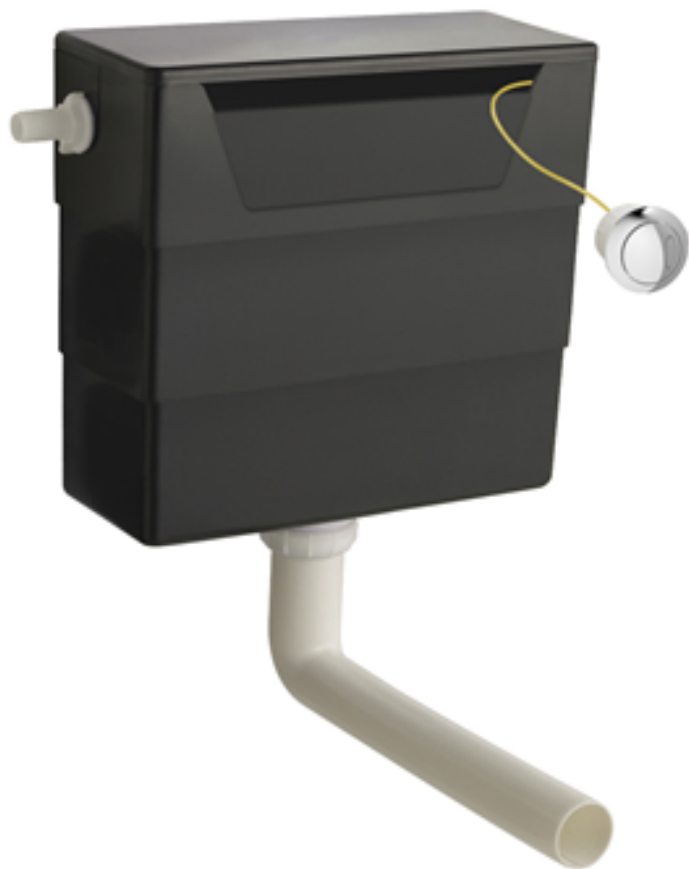

Sales Code: XTY006

Description: Cable Conc Universal Access Cistern

### Product Dimensions

Length (mm):	
Width (mm):	303
Height (mm):	334
Depth (mm):	136
Nett Weight (kg):	2.23

### Packaging Dimensions

Height (mm):	345
Width (mm):	145
Depth (mm):	320
Gross Weight (kg):	2.23

### Product Details

Country of Origin:	China
Fitting Instruction:	No
CE & UKCA:	Yes
Product Material:	Hd Polyethylene
Heating Element Wattage:	Not Applicable
Colour/Finish:	Chrome
Product Diameter:	Not Applicable
Connection Size:	1/2" Bsp