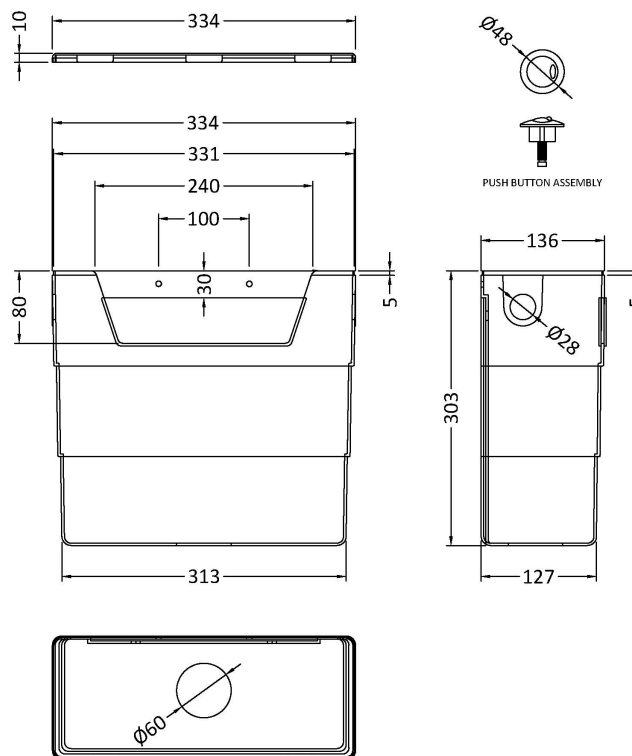

### Product Dimensions

Length (mm):	
Width (mm):	303
Height (mm):	334
Depth (mm):	136
Nett Weight (kg):	2.23

### Packaging Dimensions

Height (mm):	345
Width (mm):	145
Depth (mm):	320
Gross Weight (kg):	2.23

### Outer Box Dimensions (If Applicable)

Height (mm):	
Width (mm):	
Length (mm):	
Depth (mm):	
Gross Weight (kg):	2
Barcode:	5055146182566

### Product Details

Country of Origin:	China
Fitting Instruction:	No
CE & UKCA:	Yes
Product Material:	Hd Polyethylene
Heating Element Wattage:	Not Applicable
Colour/Finish:	Chrome
Product Diameter:	Not Applicable
Connection Size:	1/2" Bsp