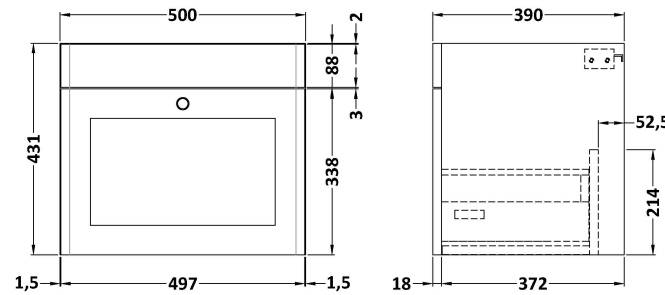

### Product Dimensions

Height (mm):	431
Width (mm):	500
Depth (mm):	390
Nett Weight (kg):	15.2

### Packaging Dimensions

Height (mm):	465
Width (mm):	525
Depth (mm):	415
Gross Weight (kg):	15.7

### Product Dimensions

Height (mm):	160
Width (mm):	510
Depth (mm):	440
Nett Weight (kg):	9

### Packaging Dimensions

Height (mm):	190
Width (mm):	530
Depth (mm):	415
Gross Weight (kg):	9.5