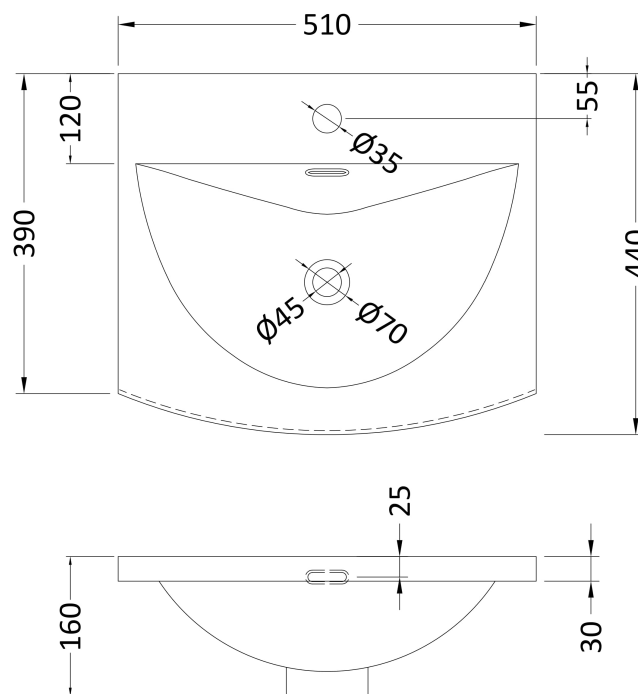

### Product Dimensions

Height (mm):	431
Width (mm):	500
Depth (mm):	390
Nett Weight (kg):	15.2

### Packaging Dimensions

Height (mm):	465
Width (mm):	525
Depth (mm):	415
Gross Weight (kg):	15.7

### Outer Box Dimensions (If Applicable)

Height (mm):	
Width (mm):	
Depth (mm):	
Gross Weight (kg):	
Barcode:	5056462643229

### Product Dimensions

Height (mm):	160
Width (mm):	510
Depth (mm):	440
Nett Weight (kg):	9