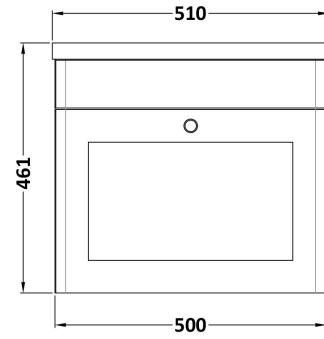

Sales Code: CLC191J

Description: 500 W/H 1-Drawer Unit & Curved Basin

Packaging Details

Barcode: 5056678454947