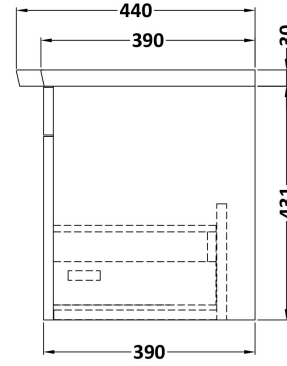

Sales Code: CLC191J

Description: 500 W/H 1-Drawer Unit & Curved Basin

Packaging Details

Barcode: 5056678454947