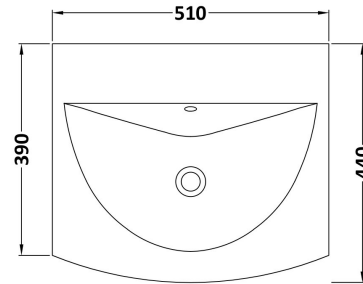

Sales Code: CLC191J

Description: 500 W/H 1-Drawer Unit & Curved Basin

Packaging Details

Barcode: 5056678454947