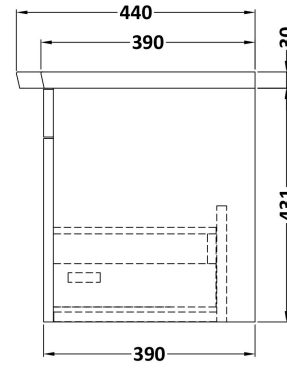

Sales Code: CLC291J

Description: 500 W/H 1-Drawer Unit & Curved Basin

Packaging Details

Barcode: 5056678454961

Sales Code: CLA291

Description: 500 W/H 1-Drawer Unit (431X500x390)

Product Dimensions

Height (mm):	431
Width (mm):	500
Depth (mm):	390
Nett Weight (kg):	15.2

Packaging Dimensions

Height (mm):	465
Width (mm):	525
Depth (mm):	415
Gross Weight (kg):	15.7

Packaging Data

Box Colour:	Brown Cardboard Box
Box Qty:	1
Label Size:	100 x 50
Label Colour:	White Label
Label Qty:	2

Outer Box Dimensions (If Applicable)

Height (mm):	
Width (mm):	
Depth (mm):	
Gross Weight (kg):	
Barcode:	5056462643236

Product Details

Country of Origin:	China
Fitting Instruction:	No
CE & UKCA:	N/A
FSC Certified Materials:	Yes
Colour:	Satin Grey
Construction Method:	Cam & Wood Dowel
Construction Type:	Rigid
Cabinet Finish:	MFC Painted Matt
Fascia Finish:	Mdf Painted Matt
Cabinet Thickness (mm):	18
Fascia Thickness (mm):	18
Drawer Included:	Yes
Drawer Type:	80mm High Metal S/C Inc Galler
No of Shelves:	Not Applicable
Hinge Type:	Not Applicable
Hinge Included:	Not Applicable
Adjustable Legs:	No, Not Required
Fixings Included:	Yes
Handle Style:	Traditional
Waste Shroud:	Yes
Handle Included:	Yes, Supplied
Handle Type:	Knob

Sales Code: NVM042

Description: 500 Curved Basin 1Th

Product Dimensions

Height (mm):	160
Width (mm):	510
Depth (mm):	440
Nett Weight (kg):	9

Packaging Dimensions

Height (mm):	190
Width (mm):	530
Depth (mm):	415
Gross Weight (kg):	9.5