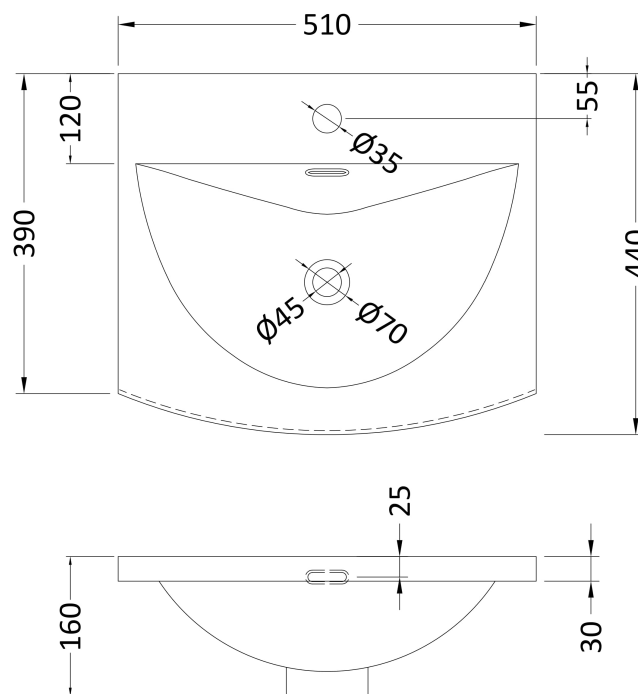

Sales Code: CLC291J

Description: 500 W/H 1-Drawer Unit & Curved Basin

Packaging Details

Barcode: 5056678454961

Sales Code: CLA291

Description: 500 W/H 1-Drawer Unit (431X500x390)

Product Dimensions

Height (mm):	431
Width (mm):	500
Depth (mm):	390
Nett Weight (kg):	15.2

Packaging Dimensions

Height (mm):	465
Width (mm):	525
Depth (mm):	415
Gross Weight (kg):	15.7

Packaging Data

Box Colour:	Brown Cardboard Box
Box Qty:	1
Label Size:	100 x 50
Label Colour:	White Label
Label Qty:	2

Sales Code: NVM042

Description: 500 Curved Basin 1Th

Product Dimensions

Height (mm):	160
Width (mm):	510
Depth (mm):	440
Nett Weight (kg):	9

Packaging Dimensions

Height (mm):	190
Width (mm):	530
Depth (mm):	415
Gross Weight (kg):	9.5

Packaging Data

Box Colour:	Brown Cardboard Box - Printed
Box Qty:	1
Label Size:	100 x 50
Label Colour:	White Label
Label Qty:	2

Outer Box Dimensions (If Applicable)

Height (mm):	
Width (mm):	
Depth (mm):	
Gross Weight (kg):	
Barcode:	5056462620985