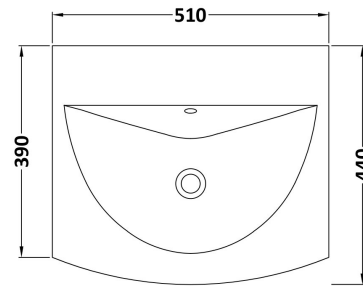

Sales Code: CLC291J

Description: 500 W/H 1-Drawer Unit & Curved Basin

Packaging Details

Barcode: 5056678454961

Sales Code: CLA291

Description: 500 W/H 1-Drawer Unit (431X500x390)

Product Dimensions

Height (mm):	431
Width (mm):	500
Depth (mm):	390
Nett Weight (kg):	15.2

Packaging Dimensions

Height (mm):	465
Width (mm):	525
Depth (mm):	415
Gross Weight (kg):	15.7

Packaging Data

Box Colour:	Brown Cardboard Box
Box Qty:	1
Label Size:	100 x 50
Label Colour:	White Label
Label Qty:	2

Sales Code: NVM042

Description: 500 Curved Basin 1Th

Product Dimensions

Height (mm):	160
Width (mm):	510
Depth (mm):	440
Nett Weight (kg):	9

Packaging Dimensions

Height (mm):	190
Width (mm):	530
Depth (mm):	415
Gross Weight (kg):	9.5

Packaging Data

Box Colour:	Brown Cardboard Box - Printed
Box Qty:	1
Label Size:	100 x 50
Label Colour:	White Label
Label Qty:	2

Outer Box Dimensions (If Applicable)

Height (mm):	
Width (mm):	
Depth (mm):	
Gross Weight (kg):	
Barcode:	5056462620985