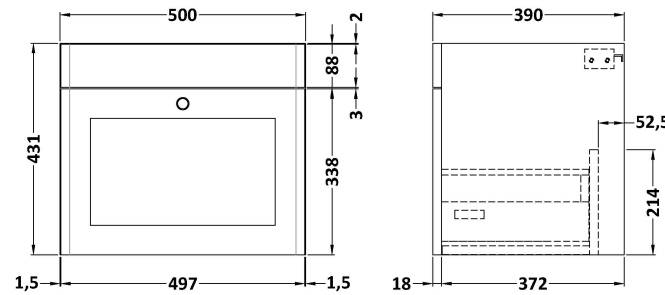

Sales Code: CLC291J

Description: 500 W/H 1-Drawer Unit & Curved Basin

Packaging Details

Barcode: 5056678454961

Sales Code: CLA291

Description: 500 W/H 1-Drawer Unit (431X500x390)

Product Dimensions

Height (mm):	431
Width (mm):	500
Depth (mm):	390
Nett Weight (kg):	15.2

Packaging Dimensions

Height (mm):	465
Width (mm):	525
Depth (mm):	415
Gross Weight (kg):	15.7

Packaging Data

Box Colour:	Brown Cardboard Box
Box Qty:	1
Label Size:	100 x 50
Label Colour:	White Label
Label Qty:	2

Sales Code: NVM042

Description: 500 Curved Basin 1Th

Product Dimensions

Height (mm):	160
Width (mm):	510
Depth (mm):	440
Nett Weight (kg):	9

Packaging Dimensions

Height (mm):	190
Width (mm):	530
Depth (mm):	415
Gross Weight (kg):	9.5

Packaging Data

Box Colour:	Brown Cardboard Box - Printed
Box Qty:	1
Label Size:	100 x 50
Label Colour:	White Label
Label Qty:	2

Outer Box Dimensions (If Applicable)

Height (mm):	
Width (mm):	
Depth (mm):	
Gross Weight (kg):	
Barcode:	5056462620985