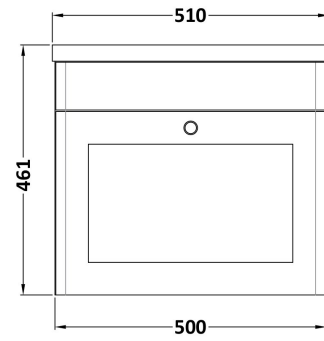

Sales Code: CLC291J

Description: 500 W/H 1-Drawer Unit & Curved Basin

Packaging Details

Barcode: 5056678454961

Sales Code: CLA291

Description: 500 W/H 1-Drawer Unit (431X500x390)

Product Dimensions

Height (mm):	431
Width (mm):	500
Depth (mm):	390
Nett Weight (kg):	15.2

Packaging Dimensions

Height (mm):	465
Width (mm):	525
Depth (mm):	415
Gross Weight (kg):	15.7

Packaging Data

Box Colour:	Brown Cardboard Box
Box Qty:	1
Label Size:	100 x 50
Label Colour:	White Label
Label Qty:	2

Outer Box Dimensions (If Applicable)

Height (mm):	
Width (mm):	
Depth (mm):	
Gross Weight (kg):	
Barcode:	5056462643236

Product Details

Country of Origin:	China
Fitting Instruction:	No
CE & UKCA:	N/A
FSC Certified Materials:	Yes
Colour:	Satin Grey
Construction Method:	Cam & Wood Dowel
Construction Type:	Rigid
Cabinet Finish:	MFC Painted Matt
Fascia Finish:	Mdf Painted Matt
Cabinet Thickness (mm):	18
Fascia Thickness (mm):	18
Drawer Included:	Yes
Drawer Type:	80mm High Metal S/C Inc Galler
No of Shelves:	Not Applicable
Hinge Type:	Not Applicable
Hinge Included:	Not Applicable
Adjustable Legs:	No, Not Required
Fixings Included:	Yes
Handle Style:	Traditional
Waste Shroud:	Yes
Handle Included:	Yes, Supplied
Handle Type:	Knob

Sales Code: NVM042

Description: 500 Curved Basin 1Th

Product Dimensions

Height (mm):	160
Width (mm):	510
Depth (mm):	440
Nett Weight (kg):	9

Packaging Dimensions

Height (mm):	190
Width (mm):	530
Depth (mm):	415
Gross Weight (kg):	9.5