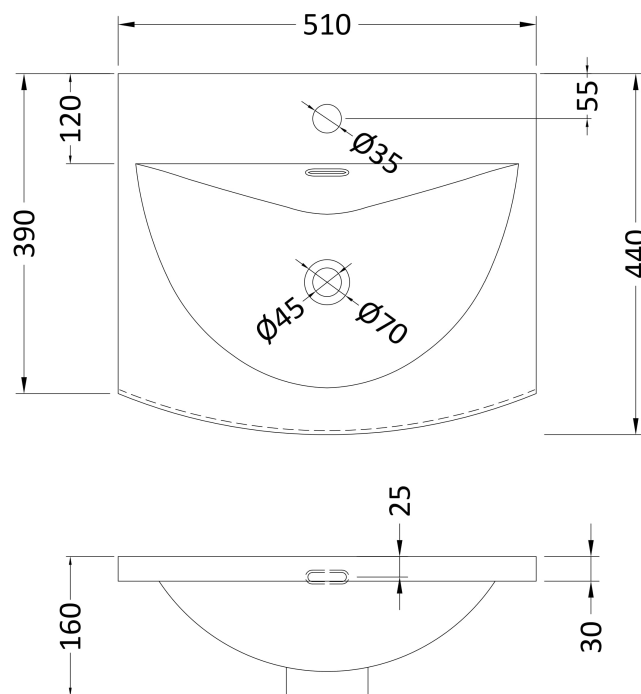

Sales Code: CLC1491J

Description: 500 W/H 1-Drawer Unit & Curved Basin

Packaging Details

Barcode: 5056678454930

Sales Code: CLA1491

Description: 500 W/H 1-Drawer Unit (431X500x390)

Product Dimensions

Height (mm):	431
Width (mm):	500
Depth (mm):	390
Nett Weight (kg):	15.2

Packaging Dimensions

Height (mm):	465
Width (mm):	525
Depth (mm):	415
Gross Weight (kg):	15.7

Packaging Data

Box Colour:	Brown Cardboard Box
Box Qty:	1
Label Size:	100 x 50
Label Colour:	White Label
Label Qty:	2

Sales Code: NVM042

Description: 500 Curved Basin 1Th

Product Dimensions

Height (mm):	160
Width (mm):	510
Depth (mm):	440
Nett Weight (kg):	9

Packaging Dimensions

Height (mm):	190
Width (mm):	530
Depth (mm):	415
Gross Weight (kg):	9.5

Packaging Data

Box Colour:	Brown Cardboard Box - Printed
Box Qty:	1
Label Size:	100 x 50
Label Colour:	White Label
Label Qty:	2

Outer Box Dimensions (If Applicable)

Height (mm):	
Width (mm):	
Depth (mm):	
Gross Weight (kg):	
Barcode:	5056462620985