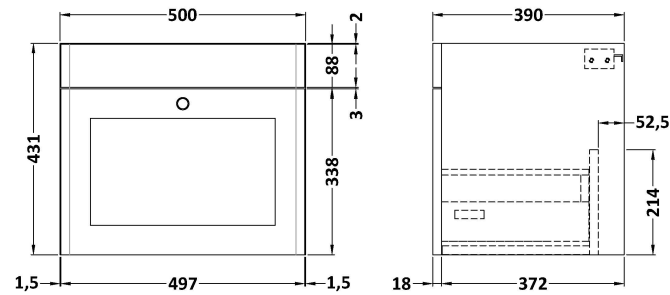

Sales Code: CLC1491J

Description: 500 W/H 1-Drawer Unit & Curved Basin

Packaging Details

Barcode: 5056678454930

Sales Code: CLA1491

Description: 500 W/H 1-Drawer Unit (431X500x390)

Product Dimensions

Height (mm):	431
Width (mm):	500
Depth (mm):	390
Nett Weight (kg):	15.2

Packaging Dimensions

Height (mm):	465
Width (mm):	525
Depth (mm):	415
Gross Weight (kg):	15.7

Packaging Data

Box Colour:	Brown Cardboard Box
Box Qty:	1
Label Size:	100 x 50
Label Colour:	White Label
Label Qty:	2

Sales Code: NVM042

Description: 500 Curved Basin 1Th

Product Dimensions

Height (mm):	160
Width (mm):	510
Depth (mm):	440
Nett Weight (kg):	9

Packaging Dimensions

Height (mm):	190
Width (mm):	530
Depth (mm):	415
Gross Weight (kg):	9.5

Packaging Data

Box Colour:	Brown Cardboard Box - Printed
Box Qty:	1
Label Size:	100 x 50
Label Colour:	White Label
Label Qty:	2

Outer Box Dimensions (If Applicable)

Height (mm):	
Width (mm):	
Depth (mm):	
Gross Weight (kg):	
Barcode:	5056462620985