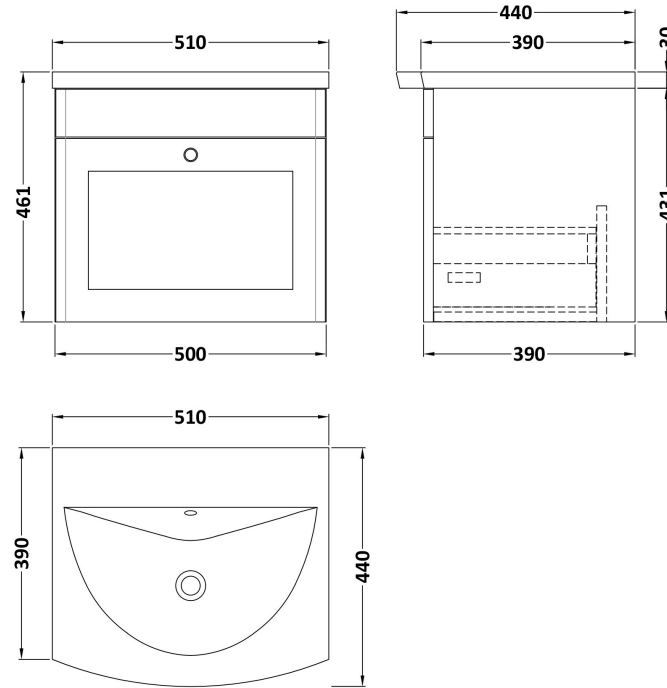

Sales Code: CLC1491J

Description: 500 W/H 1-Drawer Unit & Curved Basin

Packaging Details

Barcode: 5056678454930

Sales Code: CLA1491

Description: 500 W/H 1-Drawer Unit (431X500x390)

Product Dimensions

Height (mm):	431
Width (mm):	500
Depth (mm):	390
Nett Weight (kg):	15.2

Packaging Dimensions

Height (mm):	465
Width (mm):	525
Depth (mm):	415
Gross Weight (kg):	15.7

Packaging Data

Box Colour:	Brown Cardboard Box
Box Qty:	1
Label Size:	100 x 50
Label Colour:	White Label
Label Qty:	2

Sales Code: NVM042

Description: 500 Curved Basin 1Th

Product Dimensions

Height (mm):	160
Width (mm):	510
Depth (mm):	440
Nett Weight (kg):	9

Packaging Dimensions

Height (mm):	190
Width (mm):	530
Depth (mm):	415
Gross Weight (kg):	9.5

Packaging Data

Box Colour:	Brown Cardboard Box - Printed
Box Qty:	1
Label Size:	100 x 50
Label Colour:	White Label
Label Qty:	2

Outer Box Dimensions (If Applicable)

Height (mm):	
Width (mm):	
Depth (mm):	
Gross Weight (kg):	
Barcode:	5056462620985