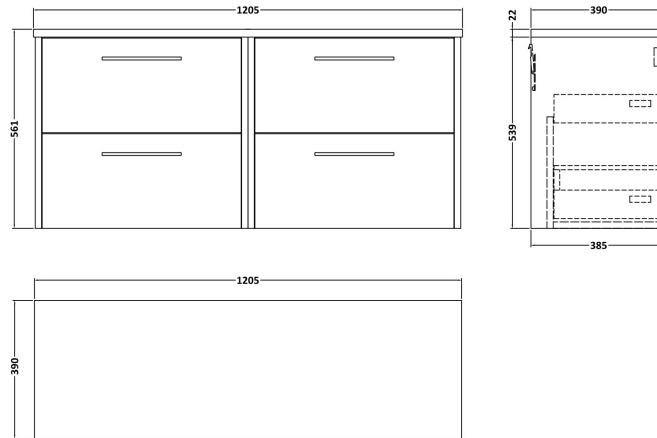

**Sales Code:** JNU2624LBG2

**Description:** 1200 Wh 4-Drawer Vanity & Laminate Top

**Packaging Details**

Barcode: 5056678457924

**Sales Code:** LBG1200

**Description:** Laminate Worktop 1205X390x22mm

**Product Dimensions**

Height (mm):	22
Width (mm):	1205
Depth (mm):	390
Nett Weight (kg):	5

**Packaging Dimensions**

Height (mm):	25
Width (mm):	1215
Depth (mm):	455
Gross Weight (kg):	5

**Packaging Data**

Box Colour:	Brown Cardboard Box
Box Qty:	1
Label Size:	100 x 50
Label Colour:	White Label
Label Qty:	1

### Product Dimensions

Height (mm):	539
Width (mm):	600
Depth (mm):	385
Nett Weight (kg):	22.5

### Packaging Dimensions

Height (mm):	560
Width (mm):	620
Depth (mm):	405
Gross Weight (kg):	23