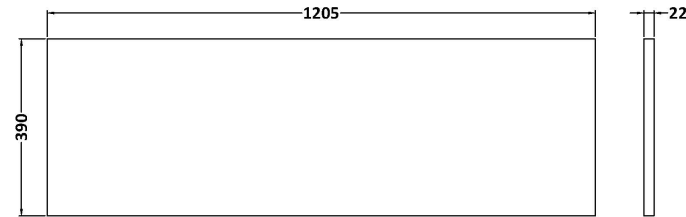

**Sales Code:** JNU2624LBG2

**Description:** 1200 Wh 4-Drawer Vanity & Laminate Top

**Packaging Details**

Barcode: 5056678457924

**Sales Code:** LBG1200

**Description:** Laminate Worktop 1205X390x22mm

**Product Dimensions**

Height (mm):	22
Width (mm):	1205
Depth (mm):	390
Nett Weight (kg):	5

**Packaging Dimensions**

Height (mm):	25
Width (mm):	1215
Depth (mm):	455
Gross Weight (kg):	5

**Packaging Data**

Box Colour:	Brown Cardboard Box
Box Qty:	1
Label Size:	100 x 50
Label Colour:	White Label
Label Qty:	1

### Product Dimensions

Height (mm):	539
Width (mm):	600
Depth (mm):	385
Nett Weight (kg):	22.5

### Packaging Dimensions

Height (mm):	560
Width (mm):	620
Depth (mm):	405
Gross Weight (kg):	23