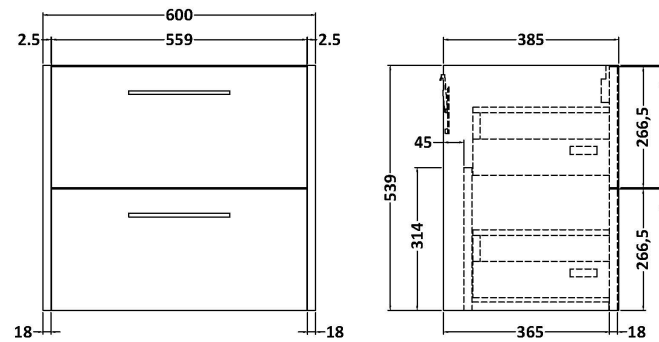

Height (mm):	22
Width (mm):	1205
Depth (mm):	390
Nett Weight (kg):	5

**Packaging Dimensions**

Height (mm):	25
Width (mm):	1215
Depth (mm):	455
Gross Weight (kg):	5

**Packaging Data**

Box Colour:	Brown Cardboard Box
Box Qty:	1
Label Size:	100 x 50
Label Colour:	White Label
Label Qty:	1

**Outer Box Dimensions (If Applicable)**

Height (mm):	
Width (mm):	
Depth (mm):	
Gross Weight (kg):	
Barcode:	5056678449912

**Product Details**

Country of Origin:	United Kingdom
Fitting Instruction:	No
CE & UKCA:	N/A
FSC Certified Materials:	Yes
Colour:	Bellato Grey
Construction Method:	Not Applicable
Construction Type:	Not Applicable
Cabinet Finish:	Not Applicable
Fascia Finish:	MFC Laminated
Cabinet Thickness (mm):	
Fascia Thickness (mm):	22
Drawer Included:	No
Drawer Type:	Not Applicable
No of Shelves:	0
Hinge Type:	Not Applicable
Hinge Included:	No
Adjustable Legs:	No, Not Required
Fixings Included:	No
Handle Style:	Not Applicable
Waste Shroud:	Not Applicable
Handle Included:	No
Handle Type:	Not Applicable

### Product Dimensions

Height (mm):	539
Width (mm):	600
Depth (mm):	385
Nett Weight (kg):	22.5

### Packaging Dimensions

Height (mm):	560
Width (mm):	620
Depth (mm):	405
Gross Weight (kg):	23