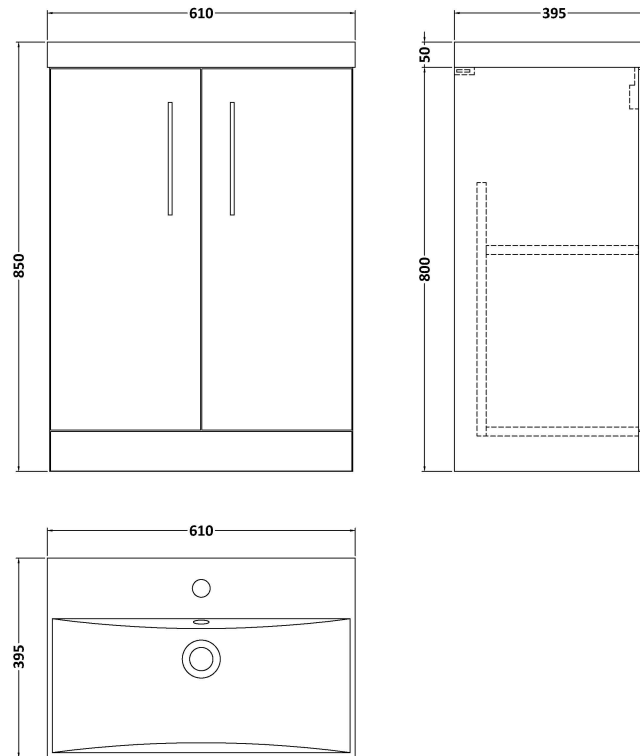

Sales Code: ARN3003D

Description: 600 Fs 2-Door Vanity & Basin 3

Packaging Details

Barcode: 5056678448526

Sales Code: NVF3003

Description: 600 Fs 2-Door Unit (365 Deep)

Product Dimensions

Height (mm):	800
Width (mm):	600
Depth (mm):	383
Nett Weight (kg):	19.5

Packaging Dimensions

Height (mm):	835
Width (mm):	620
Depth (mm):	375
Gross Weight (kg):	20

Packaging Data

Box Colour:	Brown Cardboard Box
Box Qty:	1
Label Size:	100 x 50
Label Colour:	White Label
Label Qty:	2

Outer Box Dimensions (If Applicable)

Height (mm):	
Width (mm):	
Depth (mm):	
Gross Weight (kg):	
Barcode:	5056678436622

Product Details

Country of Origin:	United Kingdom
Fitting Instruction:	No
CE & UKCA:	N/A
FSC Certified Materials:	Yes
Colour:	Bleached Cuneo Oak
Construction Method:	Cam & Wood Dowel
Construction Type:	Rigid
Cabinet Finish:	MFC Textured Woodgrain
Fascia Finish:	MFC Textured Woodgrain
Cabinet Thickness (mm):	18
Fascia Thickness (mm):	18
Drawer Included:	No
Drawer Type:	Not Applicable
No of Shelves:	1
Hinge Type:	95 Degree Clip-On Soft Close
Hinge Included:	Yes, Supplied
Adjustable Legs:	No, Not Required
Fixings Included:	Yes
Handle Style:	Contemporary
Waste Shroud:	No
Handle Included:	Yes, Supplied
Handle Type:	D-Shape

Sales Code: NVM033

Description: 600 Thin Edged Basin 1Th

Product Dimensions

Height (mm):	170
Width (mm):	610
Depth (mm):	395
Nett Weight (kg):	11

Packaging Dimensions

Height (mm):	190
Width (mm):	630
Depth (mm):	415
Gross Weight (kg):	11.5