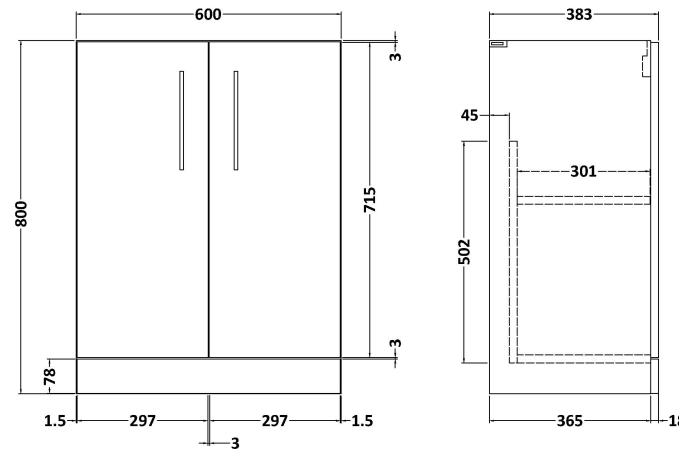

Sales Code: ARN3003D

Description: 600 Fs 2-Door Vanity & Basin 3

Packaging Details

Barcode: 5056678448526

Sales Code: NVF3003

Description: 600 Fs 2-Door Unit (365 Deep)

Product Dimensions

Height (mm):	800
Width (mm):	600
Depth (mm):	383
Nett Weight (kg):	19.5

Packaging Dimensions

Height (mm):	835
Width (mm):	620
Depth (mm):	375
Gross Weight (kg):	20

Packaging Data

Box Colour:	Brown Cardboard Box
Box Qty:	1
Label Size:	100 x 50
Label Colour:	White Label
Label Qty:	2

Outer Box Dimensions (If Applicable)

Height (mm):	
Width (mm):	
Depth (mm):	
Gross Weight (kg):	
Barcode:	5056678436622

Product Details

Country of Origin:	United Kingdom
Fitting Instruction:	No
CE & UKCA:	N/A
FSC Certified Materials:	Yes
Colour:	Bleached Cuneo Oak
Construction Method:	Cam & Wood Dowel
Construction Type:	Rigid
Cabinet Finish:	MFC Textured Woodgrain
Fascia Finish:	MFC Textured Woodgrain
Cabinet Thickness (mm):	18
Fascia Thickness (mm):	18
Drawer Included:	No
Drawer Type:	Not Applicable
No of Shelves:	1
Hinge Type:	95 Degree Clip-On Soft Close
Hinge Included:	Yes, Supplied
Adjustable Legs:	No, Not Required
Fixings Included:	Yes
Handle Style:	Contemporary
Waste Shroud:	No
Handle Included:	Yes, Supplied
Handle Type:	D-Shape

Sales Code: NVM033

Description: 600 Thin Edged Basin 1Th

Product Dimensions

Height (mm):	170
Width (mm):	610
Depth (mm):	395
Nett Weight (kg):	11

Packaging Dimensions

Height (mm):	190
Width (mm):	630
Depth (mm):	415
Gross Weight (kg):	11.5