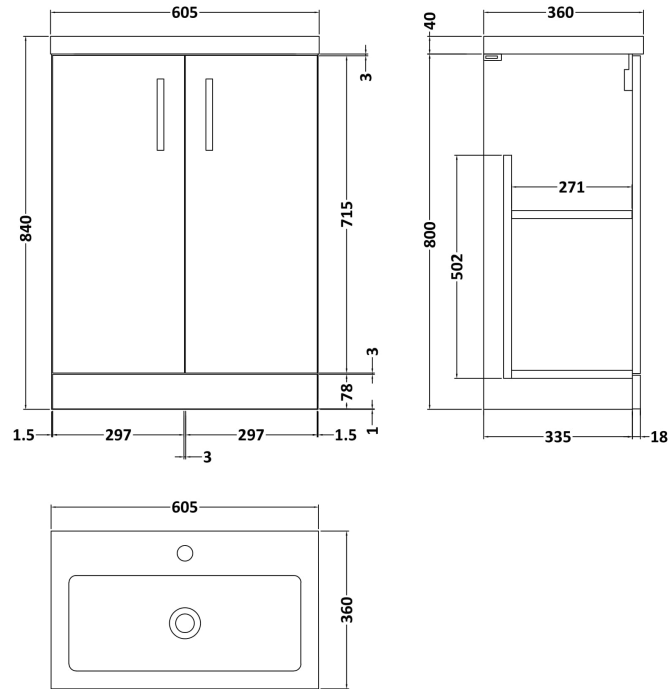

Sales Code: PAL033

Description: 600 Fs 2-Door Vanity & Polymarble Basin

Packaging Details

Barcode: 5056678450888

Sales Code: NVF3003C

Description: 600 Fs 2-Door Unit (335 Deep)

Product Dimensions

Height (mm):	800
Width (mm):	600
Depth (mm):	353
Nett Weight (kg):	19

Packaging Dimensions

Height (mm):	835
Width (mm):	620
Depth (mm):	355
Gross Weight (kg):	19.5

Packaging Data

Box Colour:	Brown Cardboard Box
Box Qty:	1
Label Size:	100 x 50
Label Colour:	White Label
Label Qty:	2

Outer Box Dimensions (If Applicable)

Height (mm):	
Width (mm):	
Depth (mm):	
Gross Weight (kg):	
Barcode:	5056678449813

Product Details

Country of Origin:	United Kingdom
Fitting Instruction:	No
CE & UKCA:	N/A
FSC Certified Materials:	Yes
Colour:	Bleached Cuneo Oak
Construction Method:	Cam & Wood Dowel
Construction Type:	Rigid
Cabinet Finish:	MFC Textured Woodgrain
Fascia Finish:	MFC Textured Woodgrain
Cabinet Thickness (mm):	18
Fascia Thickness (mm):	18
Drawer Included:	No
Drawer Type:	Not Applicable
No of Shelves:	1
Hinge Type:	95 Degree Clip-On Soft Close
Hinge Included:	Yes, Supplied
Adjustable Legs:	No, Not Required
Fixings Included:	Yes
Handle Style:	Contemporary
Waste Shroud:	No
Handle Included:	Yes, Supplied
Handle Type:	D-Shape

Sales Code: PMB313

Description: 600 Rear Tap Basin 1Th

Product Dimensions

Height (mm):	355
Width (mm):	603
Depth (mm):	135
Nett Weight (kg):	9.66

Packaging Dimensions

Height (mm):	410
Width (mm):	200
Depth (mm):	650
Gross Weight (kg):	9.66