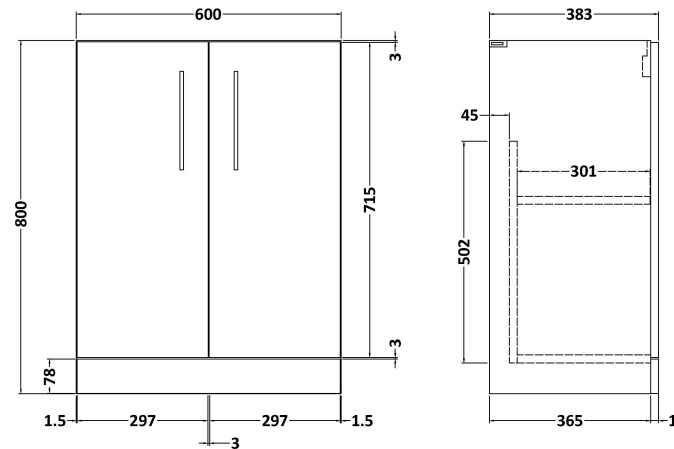

Sales Code: PAL033

Description: 600 Fs 2-Door Vanity & Polymarble Basin

Packaging Details

Barcode: 5056678450888

Sales Code: NVF3003C

Description: 600 Fs 2-Door Unit (335 Deep)

Product Dimensions

Height (mm):	800
Width (mm):	600
Depth (mm):	353
Nett Weight (kg):	19

Packaging Dimensions

Height (mm):	835
Width (mm):	620
Depth (mm):	355
Gross Weight (kg):	19.5

Packaging Data

Box Colour:	Brown Cardboard Box
Box Qty:	1
Label Size:	100 x 50
Label Colour:	White Label
Label Qty:	2

Outer Box Dimensions (If Applicable)

Height (mm):	
Width (mm):	
Depth (mm):	
Gross Weight (kg):	
Barcode:	5056678449813

Product Details

Country of Origin:	United Kingdom
Fitting Instruction:	No
CE & UKCA:	N/A
FSC Certified Materials:	Yes
Colour:	Bleached Cuneo Oak
Construction Method:	Cam & Wood Dowel
Construction Type:	Rigid
Cabinet Finish:	MFC Textured Woodgrain
Fascia Finish:	MFC Textured Woodgrain
Cabinet Thickness (mm):	18
Fascia Thickness (mm):	18
Drawer Included:	No
Drawer Type:	Not Applicable
No of Shelves:	1
Hinge Type:	95 Degree Clip-On Soft Close
Hinge Included:	Yes, Supplied
Adjustable Legs:	No, Not Required
Fixings Included:	Yes
Handle Style:	Contemporary
Waste Shroud:	No
Handle Included:	Yes, Supplied
Handle Type:	D-Shape

Sales Code: PMB313

Description: 600 Rear Tap Basin 1Th

Product Dimensions

Height (mm):	355
Width (mm):	603
Depth (mm):	135
Nett Weight (kg):	9.66

Packaging Dimensions

Height (mm):	410
Width (mm):	200
Depth (mm):	650
Gross Weight (kg):	9.66