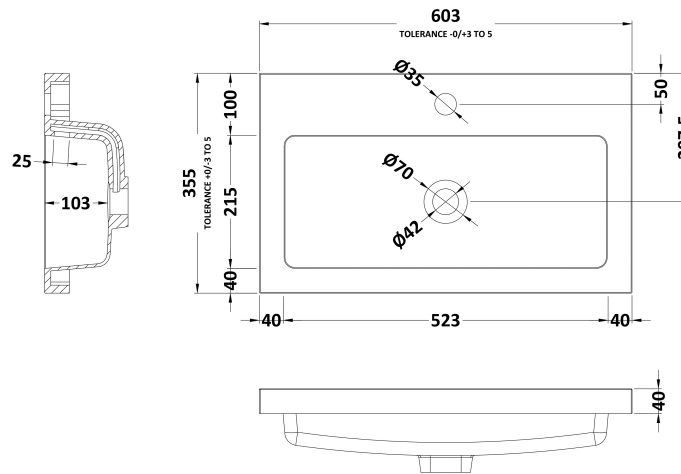

Packaging Dimensions

Height (mm):	835
Width (mm):	620
Depth (mm):	355
Gross Weight (kg):	19.5

Packaging Data

Box Colour:	Brown Cardboard Box
Box Qty:	1
Label Size:	100 x 50
Label Colour:	White Label
Label Qty:	2

Outer Box Dimensions (If Applicable)

Height (mm):	
Width (mm):	
Depth (mm):	
Gross Weight (kg):	
Barcode:	5056678449813

Product Details

Country of Origin:	United Kingdom
Fitting Instruction:	No
CE & UKCA:	N/A
FSC Certified Materials:	Yes
Colour:	Bleached Cuneo Oak
Construction Method:	Cam & Wood Dowel
Construction Type:	Rigid
Cabinet Finish:	MFC Textured Woodgrain
Fascia Finish:	MFC Textured Woodgrain
Cabinet Thickness (mm):	18
Fascia Thickness (mm):	18
Drawer Included:	No
Drawer Type:	Not Applicable
No of Shelves:	1
Hinge Type:	95 Degree Clip-On Soft Close
Hinge Included:	Yes, Supplied
Adjustable Legs:	No, Not Required
Fixings Included:	Yes
Handle Style:	Contemporary
Waste Shroud:	No
Handle Included:	Yes, Supplied
Handle Type:	D-Shape

Sales Code: PMB313

Description: 600 Rear Tap Basin 1Th

Product Dimensions

Height (mm):	355
Width (mm):	603
Depth (mm):	135
Nett Weight (kg):	9.66

Packaging Dimensions

Height (mm):	410
Width (mm):	200
Depth (mm):	650
Gross Weight (kg):	9.66

Packaging Data

Box Colour:	Brown Cardboard Box - Printed
Box Qty:	1
Label Size:	100 x 50
Label Colour:	White Label
Label Qty:	2

Outer Box Dimensions (If Applicable)

Height (mm):	
Width (mm):	
Depth (mm):	
Gross Weight (kg):	
Barcode:	5055369071982