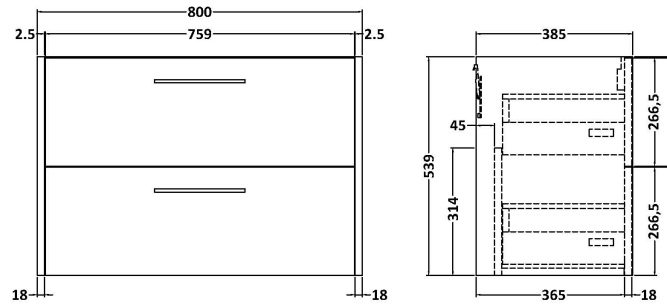

### Product Dimensions

Height (mm):	539
Width (mm):	800
Depth (mm):	385
Nett Weight (kg):	24.5

### Packaging Dimensions

Height (mm):	560
Width (mm):	820
Depth (mm):	405
Gross Weight (kg):	25

### Product Dimensions

Height (mm):	160
Width (mm):	810
Depth (mm):	440
Nett Weight (kg):	15

### Packaging Dimensions

Height (mm):	190
Width (mm):	830
Depth (mm):	415
Gross Weight (kg):	15.5