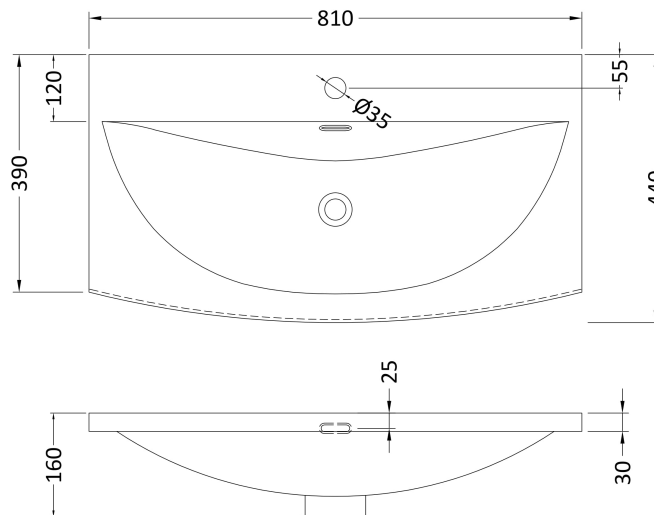

### Product Dimensions

Height (mm):	539
Width (mm):	800
Depth (mm):	385
Nett Weight (kg):	24.5

### Packaging Dimensions

Height (mm):	560
Width (mm):	820
Depth (mm):	405
Gross Weight (kg):	25

### Outer Box Dimensions (If Applicable)

Height (mm):	
Width (mm):	
Depth (mm):	
Gross Weight (kg):	
Barcode:	5056678447659

### Product Dimensions

Height (mm):	160
Width (mm):	810
Depth (mm):	440
Nett Weight (kg):	15