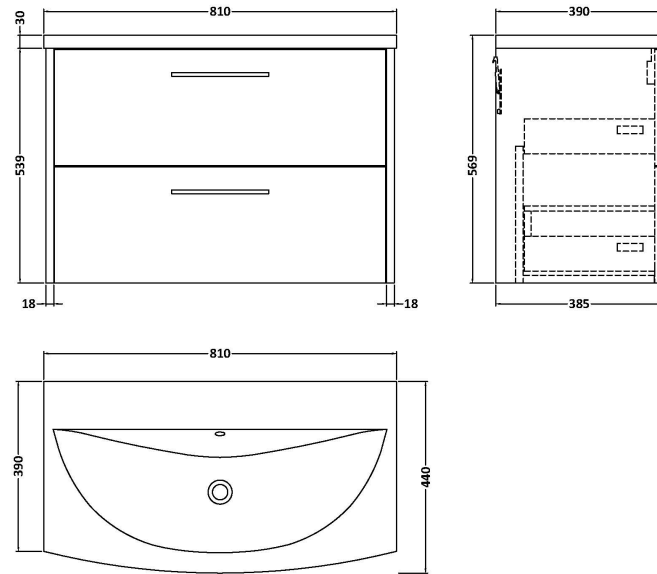

Sales Code: JNU2926G

Description: 800 Wh 2-Drawer Vanity & Basin 4

Packaging Details

Barcode: 5056678454848