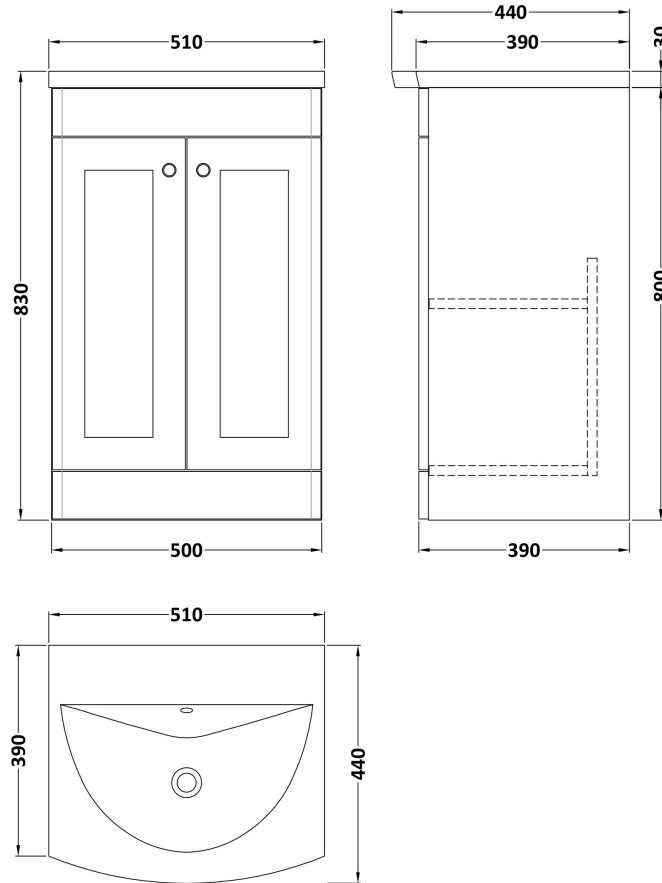

Sales Code: CLC1423J

Description: 500 F/S 2-Door Unit & Curved Basin

Packaging Details

Barcode: 5056678454923