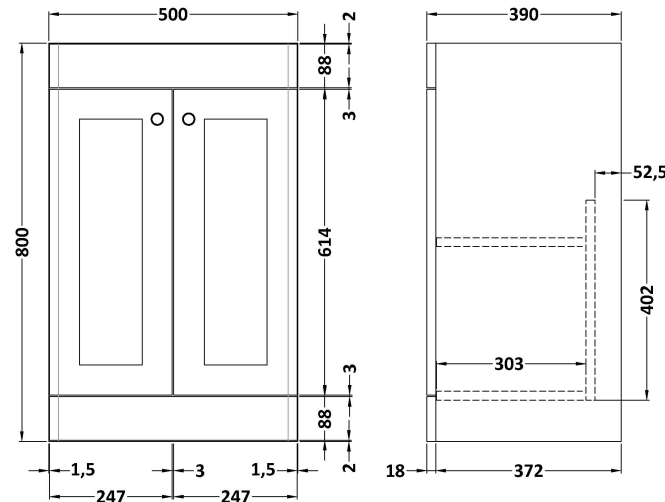

### Product Dimensions

Height (mm):	800
Width (mm):	500
Depth (mm):	390
Nett Weight (kg):	21

### Packaging Dimensions

Height (mm):	835
Width (mm):	525
Depth (mm):	415
Gross Weight (kg):	21.5

### Product Dimensions

Height (mm):	160
Width (mm):	510
Depth (mm):	440
Nett Weight (kg):	9

### Packaging Dimensions

Height (mm):	190
Width (mm):	530
Depth (mm):	415
Gross Weight (kg):	9.5