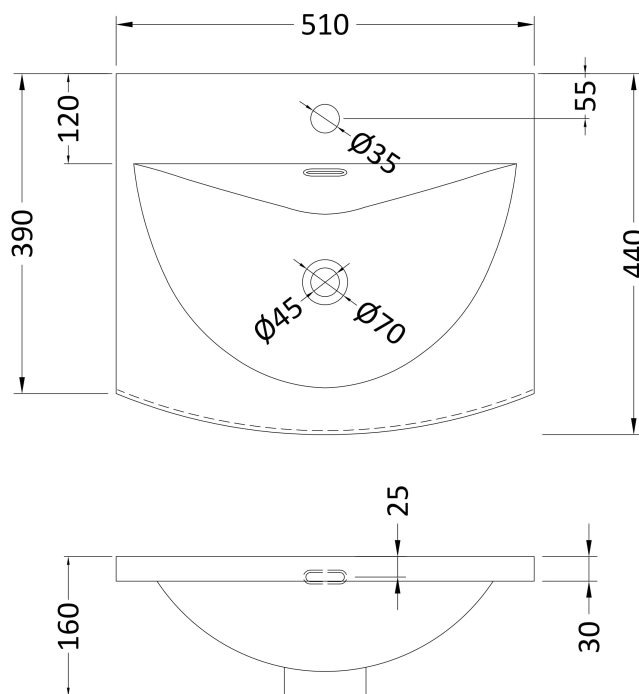

### Product Dimensions

Height (mm):	800
Width (mm):	500
Depth (mm):	390
Nett Weight (kg):	21

### Packaging Dimensions

Height (mm):	835
Width (mm):	525
Depth (mm):	415
Gross Weight (kg):	21.5

### Outer Box Dimensions (If Applicable)

Height (mm):	
Width (mm):	
Depth (mm):	
Gross Weight (kg):	
Barcode:	5056462643137

### Product Dimensions

Height (mm):	160
Width (mm):	510
Depth (mm):	440
Nett Weight (kg):	9