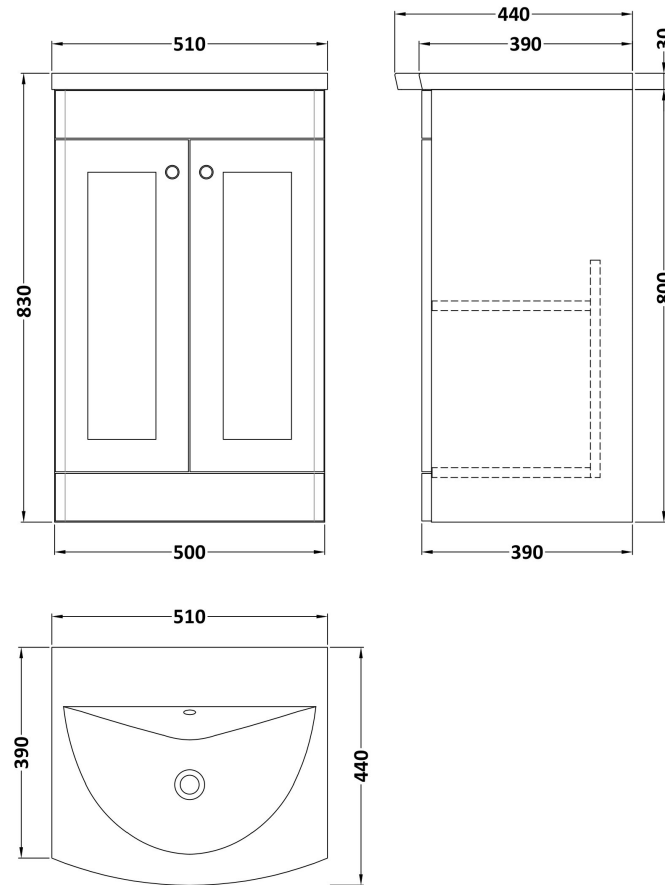

Sales Code: CLC823J

Description: 500 F/S 2-Door Unit & Curved Basin

Packaging Details

Barcode: 5056678454978