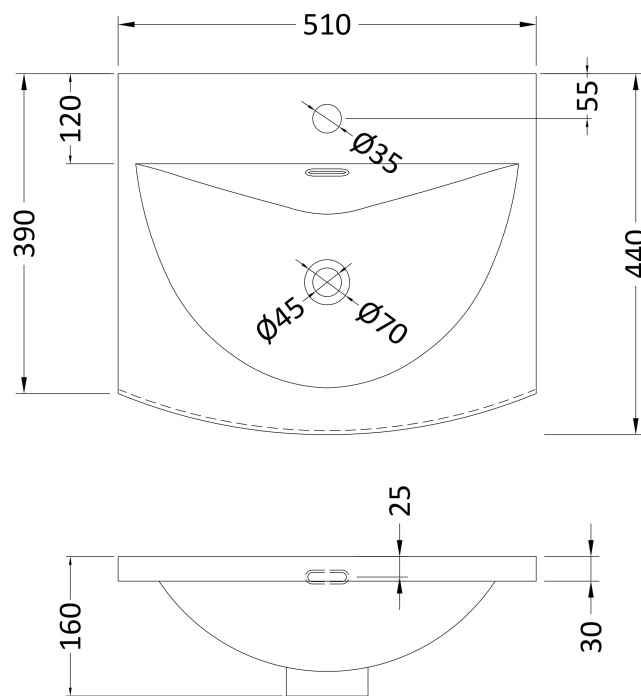

### Product Dimensions

Height (mm):	800
Width (mm):	500
Depth (mm):	390
Nett Weight (kg):	21

### Packaging Dimensions

Height (mm):	835
Width (mm):	525
Depth (mm):	415
Gross Weight (kg):	21.5

### Outer Box Dimensions (If Applicable)

Height (mm):	
Width (mm):	
Depth (mm):	
Gross Weight (kg):	
Barcode:	5056462643120

### Product Dimensions

Height (mm):	160
Width (mm):	510
Depth (mm):	440
Nett Weight (kg):	9