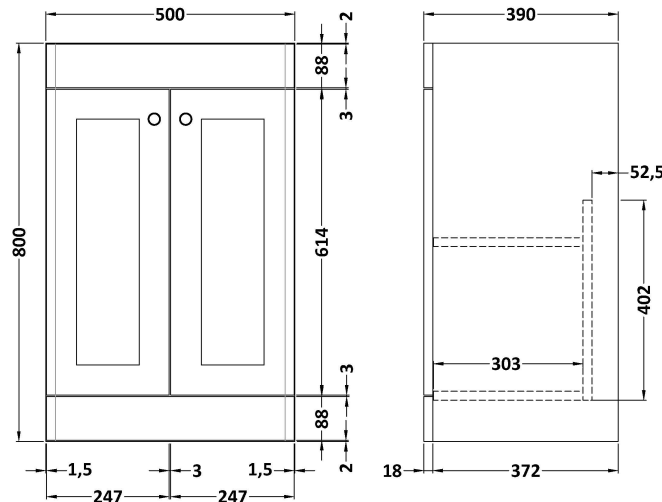

### Product Dimensions

Height (mm):	800
Width (mm):	500
Depth (mm):	390
Nett Weight (kg):	21

### Packaging Dimensions

Height (mm):	835
Width (mm):	525
Depth (mm):	415
Gross Weight (kg):	21.5

### Product Dimensions

Height (mm):	160
Width (mm):	510
Depth (mm):	440
Nett Weight (kg):	9

### Packaging Dimensions

Height (mm):	190
Width (mm):	530
Depth (mm):	415
Gross Weight (kg):	9.5