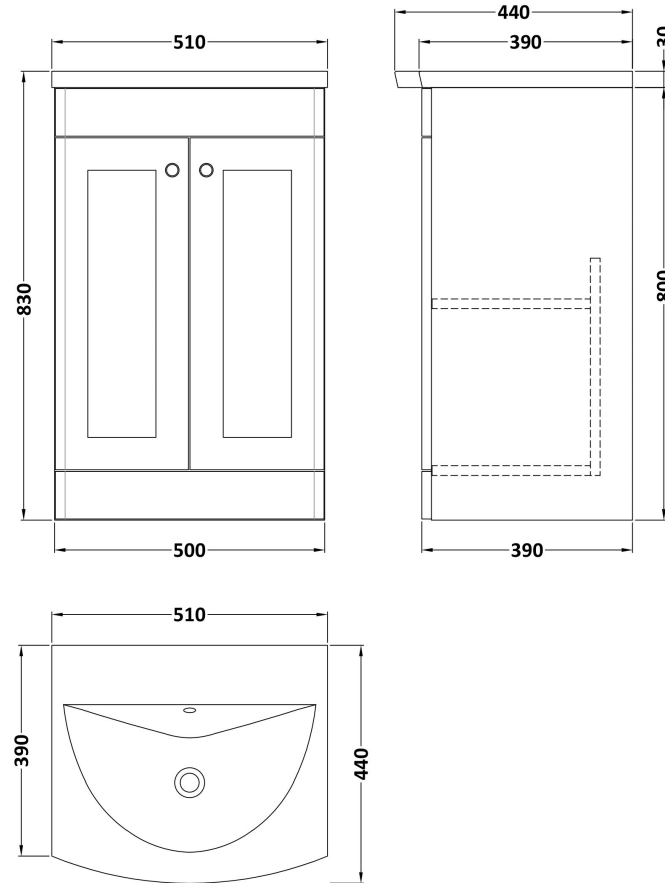

Sales Code: CLC223J

Description: 500 F/S 2-Door Unit & Curved Basin

Packaging Details

Barcode: 5056678454954