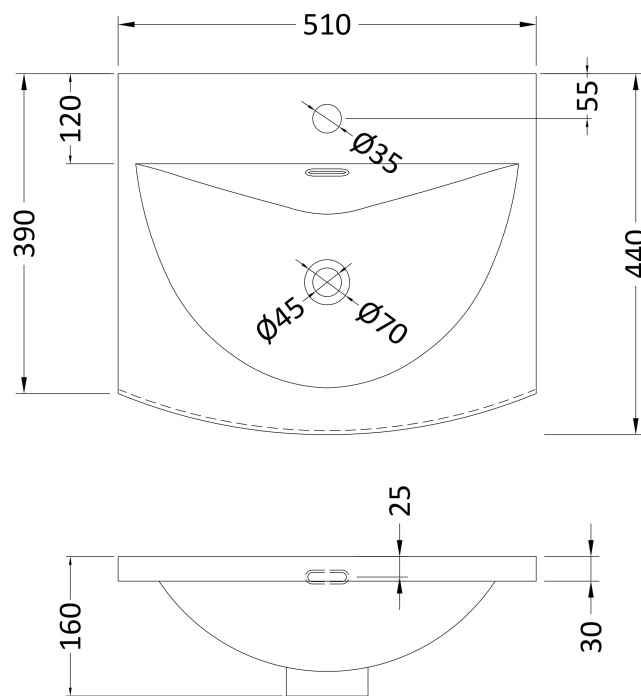

### Product Dimensions

Height (mm):	800
Width (mm):	500
Depth (mm):	390
Nett Weight (kg):	21

### Packaging Dimensions

Height (mm):	835
Width (mm):	525
Depth (mm):	415
Gross Weight (kg):	21.5

### Outer Box Dimensions (If Applicable)

Height (mm):	
Width (mm):	
Depth (mm):	
Gross Weight (kg):	
Barcode:	5056462643113

### Product Dimensions

Height (mm):	160
Width (mm):	510
Depth (mm):	440
Nett Weight (kg):	9