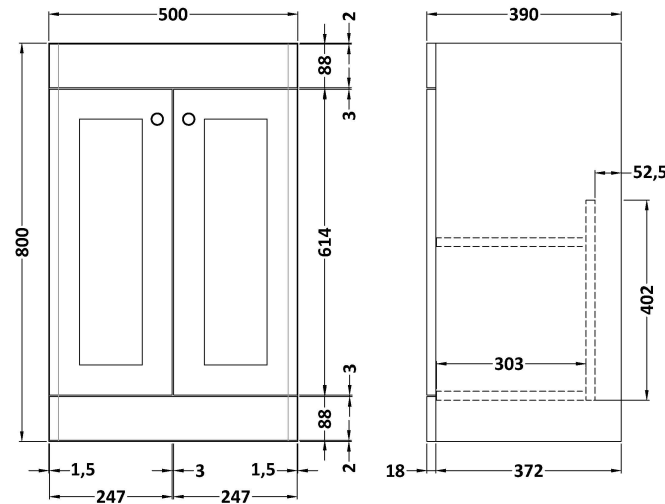

Sales Code: CLC123J

Description: 500 F/S 2-Door Unit & Curved Basin

Packaging Details

Barcode: 5056678454916

Sales Code: CLA123

Description: 500 F/S 2-Door Unit (800X500x390)

Product Dimensions

Height (mm):	800
Width (mm):	500
Depth (mm):	390
Nett Weight (kg):	21

Packaging Dimensions

Height (mm):	835
Width (mm):	525
Depth (mm):	415
Gross Weight (kg):	21.5

Packaging Data

Box Colour:	Brown Cardboard Box
Box Qty:	1
Label Size:	100 x 50
Label Colour:	White Label
Label Qty:	2

Sales Code: NVM042

Description: 500 Curved Basin 1Th

Product Dimensions

Height (mm):	160
Width (mm):	510
Depth (mm):	440
Nett Weight (kg):	9

Packaging Dimensions

Height (mm):	190
Width (mm):	530
Depth (mm):	415
Gross Weight (kg):	9.5

Packaging Data

Box Colour:	Brown Cardboard Box - Printed
Box Qty:	1
Label Size:	100 x 50
Label Colour:	White Label
Label Qty:	2

Outer Box Dimensions (If Applicable)

Height (mm):	
Width (mm):	
Depth (mm):	
Gross Weight (kg):	
Barcode:	5056462620985