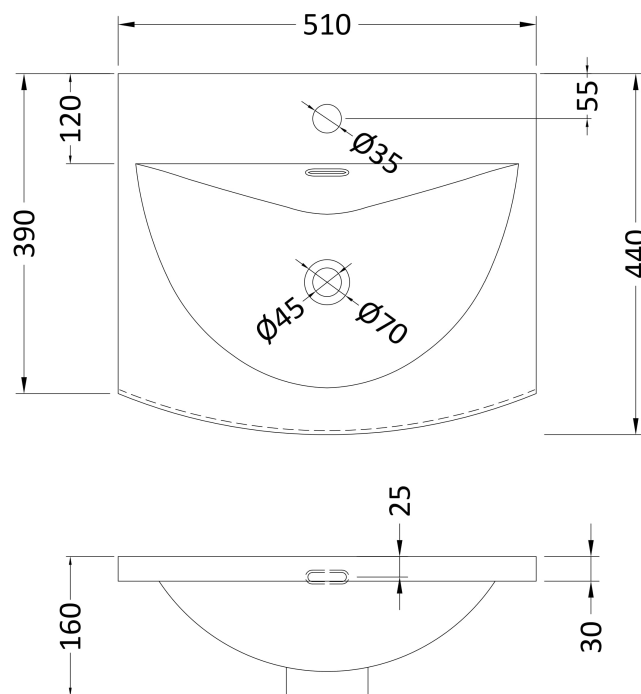

Sales Code: CLC123J

Description: 500 F/S 2-Door Unit & Curved Basin

Packaging Details

Barcode: 5056678454916

Sales Code: CLA123

Description: 500 F/S 2-Door Unit (800X500x390)

Product Dimensions

Height (mm):	800
Width (mm):	500
Depth (mm):	390
Nett Weight (kg):	21

Packaging Dimensions

Height (mm):	835
Width (mm):	525
Depth (mm):	415
Gross Weight (kg):	21.5

Packaging Data

Box Colour:	Brown Cardboard Box
Box Qty:	1
Label Size:	100 x 50
Label Colour:	White Label
Label Qty:	2

Sales Code: NVM042

Description: 500 Curved Basin 1Th

Product Dimensions

Height (mm):	160
Width (mm):	510
Depth (mm):	440
Nett Weight (kg):	9

Packaging Dimensions

Height (mm):	190
Width (mm):	530
Depth (mm):	415
Gross Weight (kg):	9.5

Packaging Data

Box Colour:	Brown Cardboard Box - Printed
Box Qty:	1
Label Size:	100 x 50
Label Colour:	White Label
Label Qty:	2

Outer Box Dimensions (If Applicable)

Height (mm):	
Width (mm):	
Depth (mm):	
Gross Weight (kg):	
Barcode:	5056462620985