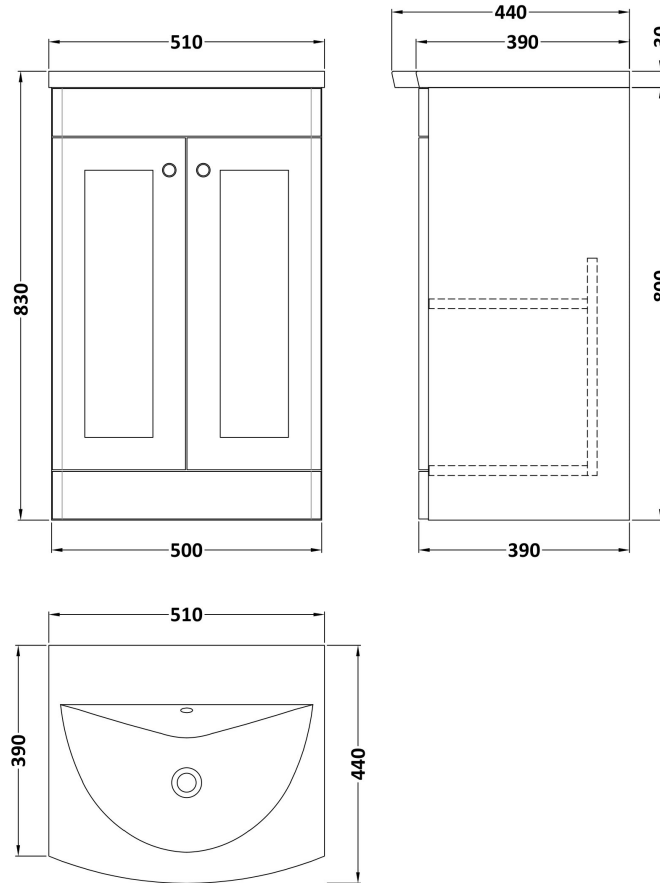

Sales Code: CLC123J

Description: 500 F/S 2-Door Unit & Curved Basin

Packaging Details

Barcode: 5056678454916

Sales Code: CLA123

Description: 500 F/S 2-Door Unit (800X500x390)

Product Dimensions

Height (mm):	800
Width (mm):	500
Depth (mm):	390
Nett Weight (kg):	21

Packaging Dimensions

Height (mm):	835
Width (mm):	525
Depth (mm):	415
Gross Weight (kg):	21.5

Packaging Data

Box Colour:	Brown Cardboard Box
Box Qty:	1
Label Size:	100 x 50
Label Colour:	White Label
Label Qty:	2

Outer Box Dimensions (If Applicable)

Height (mm):	
Width (mm):	
Depth (mm):	
Gross Weight (kg):	
Barcode:	5056462643106

Product Details

Country of Origin:	China
Fitting Instruction:	No
CE & UKCA:	N/A
FSC Certified Materials:	Yes
Colour:	Satin White
Construction Method:	Cam & Wood Dowel
Construction Type:	Rigid
Cabinet Finish:	MFC Painted Matt
Fascia Finish:	Mdf Painted Matt
Cabinet Thickness (mm):	18
Fascia Thickness (mm):	18
Drawer Included:	No
Drawer Type:	Not Applicable
No of Shelves:	1
Hinge Type:	95 Degree Clip-On Soft Close
Hinge Included:	Yes, Supplied
Adjustable Legs:	No, Not Required
Fixings Included:	Yes
Handle Style:	Traditional
Waste Shroud:	Not Applicable
Handle Included:	Yes, Supplied
Handle Type:	Knob

Sales Code: NVM042

Description: 500 Curved Basin 1Th

Product Dimensions

Height (mm):	160
Width (mm):	510
Depth (mm):	440
Nett Weight (kg):	9

Packaging Dimensions

Height (mm):	190
Width (mm):	530
Depth (mm):	415
Gross Weight (kg):	9.5