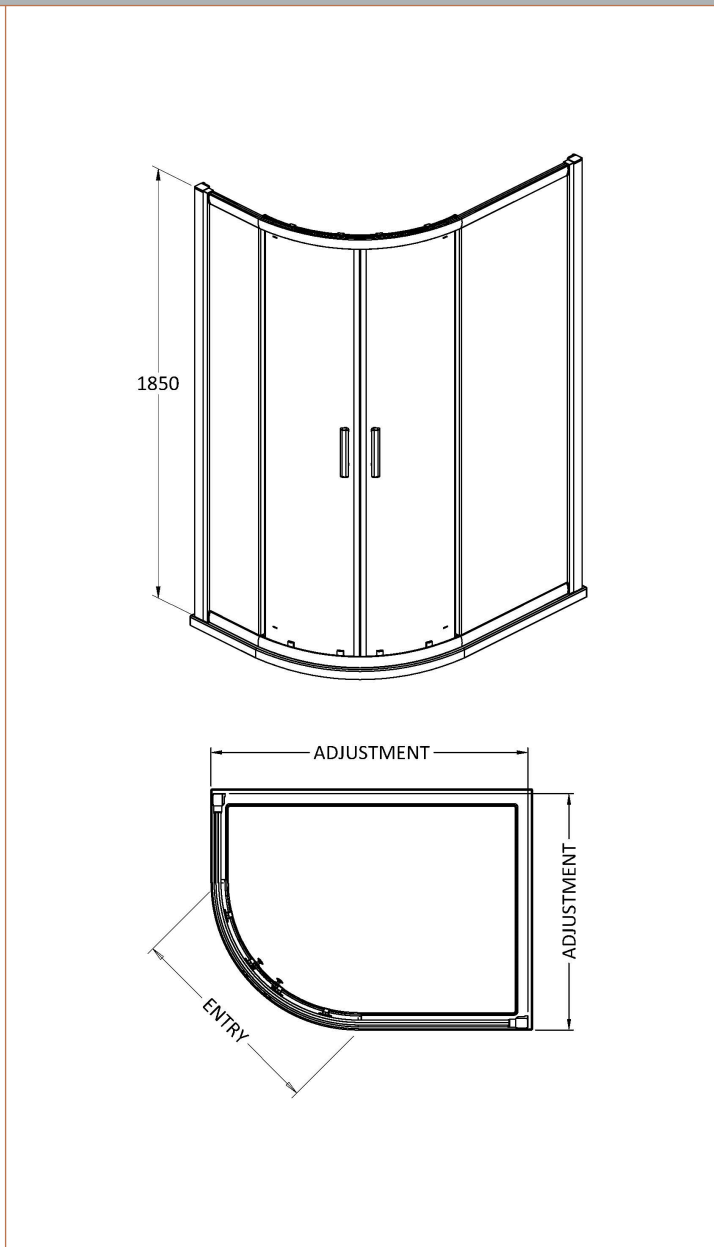

**Sales Code:** AQU108H3

**Description:** Pacific Offset Quad 1000X800 New Handle

**Packaging Details**

Barcode: 5056462623368

Sales Code: AQU108

Description: Pacific Off/Set Quad Enclosure 1000X800

### Product Dimensions

Height (mm):	1850
Width (mm):	980
Depth (mm):	780
Nett Weight (kg):	45.2

### Packaging Dimensions

Height (mm):	1890
Width (mm):	480
Length (mm):	145
Gross Weight (kg):	45.2

**Sales Code:** HAN1203AA

**Description:** Single Handle Chrome

**Product Dimensions**

Length (mm):	
Width (mm):	20
Height (mm):	165
Depth (mm):	76
Nett Weight (kg):	0.13

**Packaging Dimensions**

Height (mm):	200
Width (mm):	30
Depth (mm):	74
Gross Weight (kg):	0.13