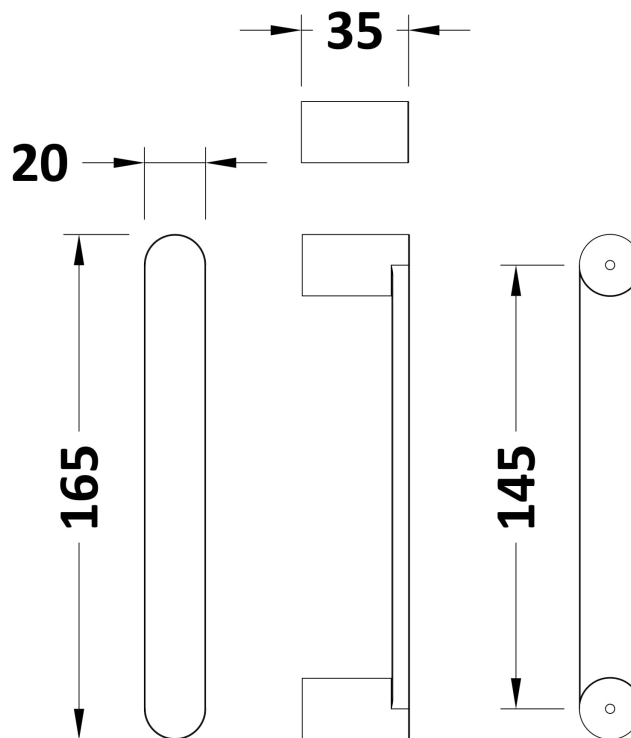

### Product Dimensions

Height (mm):	1850
Width (mm):	980
Depth (mm):	780
Nett Weight (kg):	45.2

### Outer Box Dimensions (If Applicable)

Height (mm):	
Width (mm):	
Depth (mm):	
Length (mm):	
Gross Weight (kg):	
Barcode:	5055369080106

### Product Details

Country of Origin:	China
Fitting Instruction:	No
CE & UKCA:	Yes
Profile Material:	Aluminium
Profile Finish:	Polished Chrome
Adjustments (mm):	960mm - 980mm / 760mm - 780mm
Entry Width (mm):	455mm
Swing In Dim (mm):	N/A
Swing Out Dim (mm):	N/A
Radius (mm):	538 mm
Glass Thickness (mm):	6
Easy Fit:	Yes
Easy Clean:	No
Handle Style:	Square T Shape Handle
Handle Material:	Metal
Enclosure Design:	Framed
Wheel Type:	Dual, Quick Release
Support Bar Included:	Support Bar Not Included
Extras:	None

**Sales Code:** HAN1203AA

**Description:** Single Handle Chrome

**Product Dimensions**

Length (mm):	
Width (mm):	20
Height (mm):	165
Depth (mm):	76
Nett Weight (kg):	0.13

**Packaging Dimensions**

Height (mm):	200
Width (mm):	30
Depth (mm):	74
Gross Weight (kg):	0.13