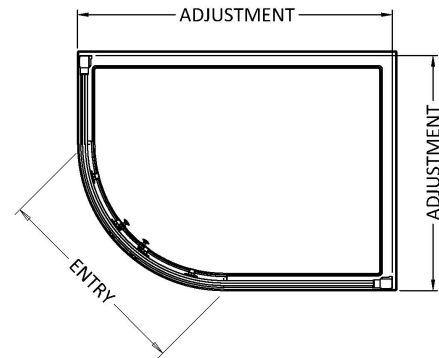

Sales Code: AQU108H3

Description: Pacific Offset Quad 1000X800 New Handle

Packaging Details

Barcode: 5056462623368