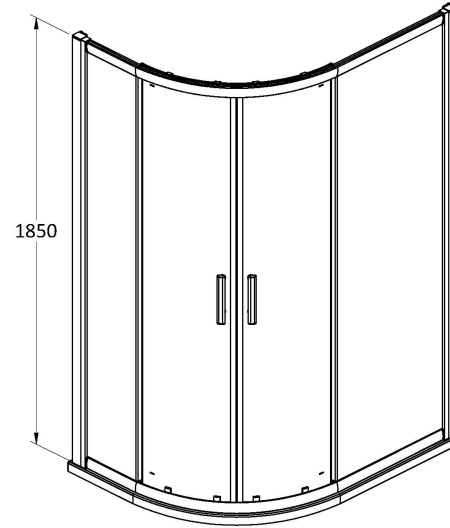

**Sales Code:** AQU108H3

**Description:** Pacific Offset Quad 1000X800 New Handle

**Packaging Details**

Barcode: 5056462623368

Sales Code: AQU108

Description: Pacific Off/Set Quad Enclosure 1000X800

### Product Dimensions

Height (mm):	1850
Width (mm):	980
Depth (mm):	780
Nett Weight (kg):	45.2

### Packaging Dimensions

Height (mm):	1890
Width (mm):	480
Length (mm):	145
Gross Weight (kg):	45.2

**Sales Code:** HAN1203AA

**Description:** Single Handle Chrome

**Product Dimensions**

Length (mm):	
Width (mm):	20
Height (mm):	165
Depth (mm):	76
Nett Weight (kg):	0.13

**Packaging Dimensions**

Height (mm):	200
Width (mm):	30
Depth (mm):	74
Gross Weight (kg):	0.13