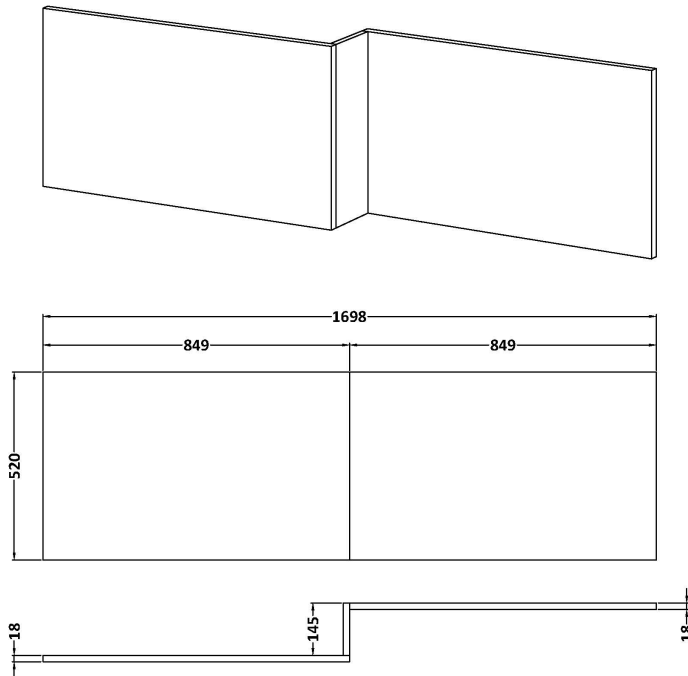

**Sales Code:** MPD3035

**Description:** Square Shower Bath Front Panel

**Product Dimensions**

Height (mm):	520
Width (mm):	1698
Depth (mm):	163
Nett Weight (kg):	11

**Packaging Dimensions**

Height (mm):	50
Width (mm):	540
Depth (mm):	1010
Gross Weight (kg):	12.5

**Packaging Data**

Box Colour:	Brown Cardboard Box
Box Qty:	1
Label Size:	100 x 50
Label Colour:	White Label
Label Qty:	1

**Outer Box Dimensions (If Applicable)**

Height (mm):	
Width (mm):	
Depth (mm):	
Gross Weight (kg):	
Barcode:	5056678436578

**Product Details**

Country of Origin:	United Kingdom
Fitting Instruction:	No
CE & UKCA:	N/A
FSC Certified Materials:	Yes
Colour:	Bleached Cuneo Oak
Construction Method:	Cam & Wood Dowel
Construction Type:	Flat-Pack
Cabinet Finish:	MFC Textured Woodgrain
Fascia Finish:	MFC Textured Woodgrain
Cabinet Thickness (mm):	18
Fascia Thickness (mm):	18
Drawer Included:	Not Applicable
Drawer Type:	Not Applicable
No of Shelves:	Not Applicable
Hinge Type:	Not Applicable
Hinge Included:	Not Applicable
Adjustable Legs:	Not Applicable
Fixings Included:	Yes
Handle Style:	Not Applicable
Waste Shroud:	Not Applicable
Handle Included:	Not Applicable
Handle Type:	Not Applicable