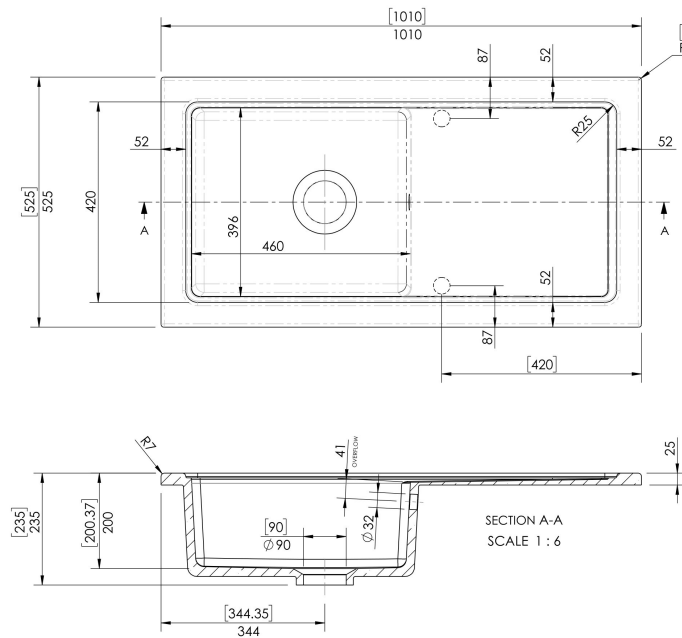

Sales Code: CT41TF1010

Description: Counter Top Sink Single Bowl 1010X525

### Product Dimensions

Height (mm):	235
Width (mm):	1010
Depth (mm):	525
Nett Weight (kg):	27.5

### Packaging Dimensions

Height (mm):	240
Width (mm):	1100
Depth (mm):	510
Gross Weight (kg):	28

### Outer Box Dimensions (If Applicable)

Height (mm):	
Width (mm):	
Depth (mm):	
Gross Weight (kg):	
Barcode:	5056678435106