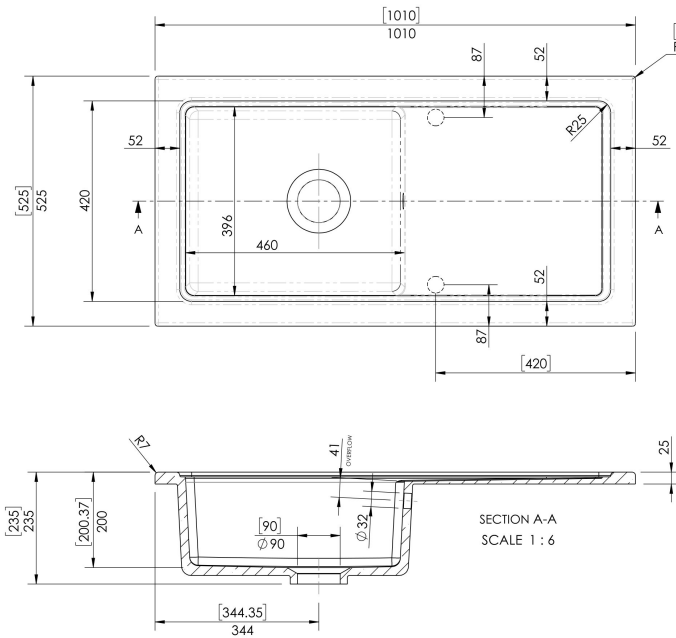

Sales Code: CT41TF1010

Description: Counter Top Sink Single Bowl 1010X525

Product Dimensions

Height (mm):	235
Width (mm):	1010
Depth (mm):	525
Nett Weight (kg):	27.5

Packaging Dimensions

Height (mm):	240
Width (mm):	1100
Depth (mm):	510
Gross Weight (kg):	28

Packaging Data

Box Colour:	Brown Cardboard Box
Box Qty:	1
Label Size:	100 x 50
Label Colour:	White Label
Label Qty:	2

Outer Box Dimensions (If Applicable)

Height (mm):	
Width (mm):	
Depth (mm):	
Gross Weight (kg):	
Barcode:	5056678435106

Product Details

Country of Origin:	Utd.Arab.Emir.
Fitting Instruction:	No
Certification: CE & UKCA:	WRAS: WRAS No:
Product Material:	
Fixing Supplied:	

Pans/Bidets: Trap Style: Includes Seat:

Seats: Seat Type: Material:
Function: Hinge Type:
Hinge Material:

Cisterns: Operating Type: Fittings:
Lever Type:

Basins: Tap Hole: Chain Stay Hole:
Template: Waste Type Req:
Overflow Inc: Overflow Cover:
Inner Bowl Depth (mm): 200