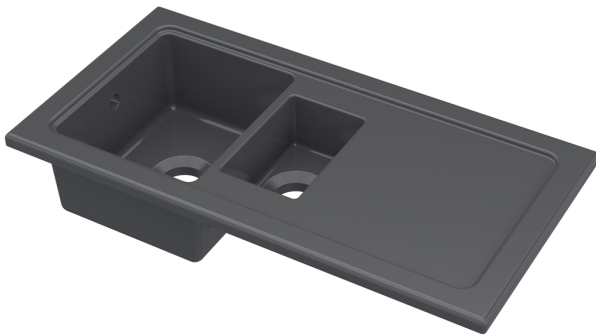

Sales Code: CT415TF1000

Description: Counter Top Sink 1.5 Bowl 1010X525

### Product Dimensions

Height (mm):	235
Width (mm):	1010
Depth (mm):	525
Nett Weight (kg):	29.5

### Packaging Dimensions

Height (mm):	240
Width (mm):	1100
Depth (mm):	510
Gross Weight (kg):	30

### Packaging Data

Box Colour:	Brown Cardboard Box
Box Qty:	1
Label Size:	100 x 50
Label Colour:	White Label
Label Qty:	2