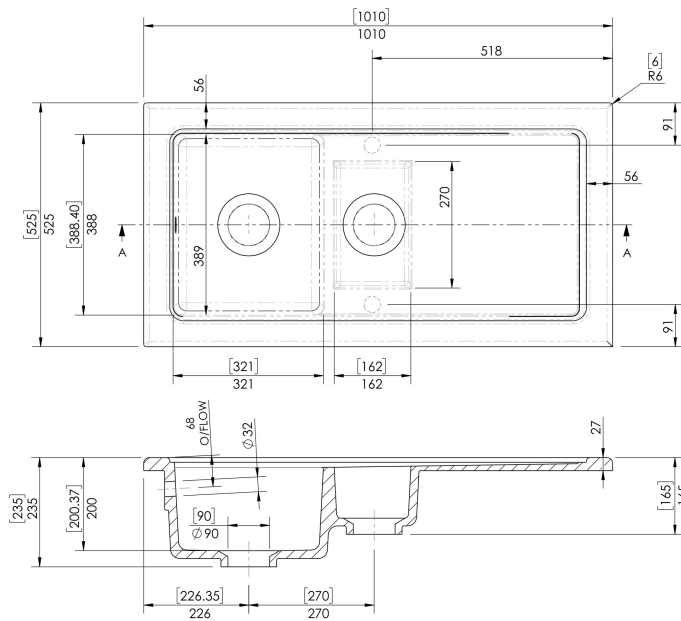

Sales Code: CT415TF1000

Description: Counter Top Sink 1.5 Bowl 1010X525

Product Dimensions

Height (mm):	235
Width (mm):	1010
Depth (mm):	525
Nett Weight (kg):	29.5

Packaging Dimensions

Height (mm):	240
Width (mm):	1100
Depth (mm):	510
Gross Weight (kg):	30

Packaging Data

Box Colour:	Brown Cardboard Box
Box Qty:	1
Label Size:	100 x 50
Label Colour:	White Label
Label Qty:	2

Outer Box Dimensions (If Applicable)

Height (mm):	
Width (mm):	
Depth (mm):	
Gross Weight (kg):	
Barcode:	5056678435113

Product Details

Country of Origin:	Utd.Arab.Emir.
Fitting Instruction:	No
Certification: CE & UKCA:	WRAS: WRAS No:
Product Material:	
Fixing Supplied:	

Pans/Bidets: Trap Style: Includes Seat:

Seats: Seat Type: Material:
Function: Hinge Type:
Hinge Material:

Cisterns: Operating Type: Fittings:
Lever Type:

Basins: Tap Hole: Chain Stay Hole:
Template: Waste Type Req:
Overflow Inc: Overflow Cover:
Inner Bowl Depth (mm): 200