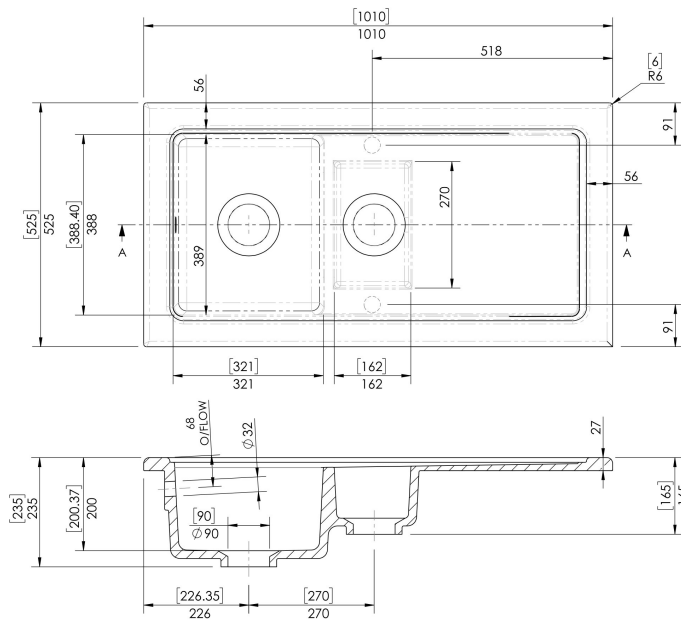

### Product Dimensions

Height (mm):	235
Width (mm):	1010
Depth (mm):	525
Nett Weight (kg):	29.5

### Packaging Dimensions

Height (mm):	240
Width (mm):	1100
Depth (mm):	510
Gross Weight (kg):	30

### Packaging Data

Box Colour:	Brown Cardboard Box
Box Qty:	1
Label Size:	100 x 50
Label Colour:	White Label
Label Qty:	2

### Outer Box Dimensions (If Applicable)

Height (mm):	
Width (mm):	
Depth (mm):	
Gross Weight (kg):	
Barcode:	5056678435113