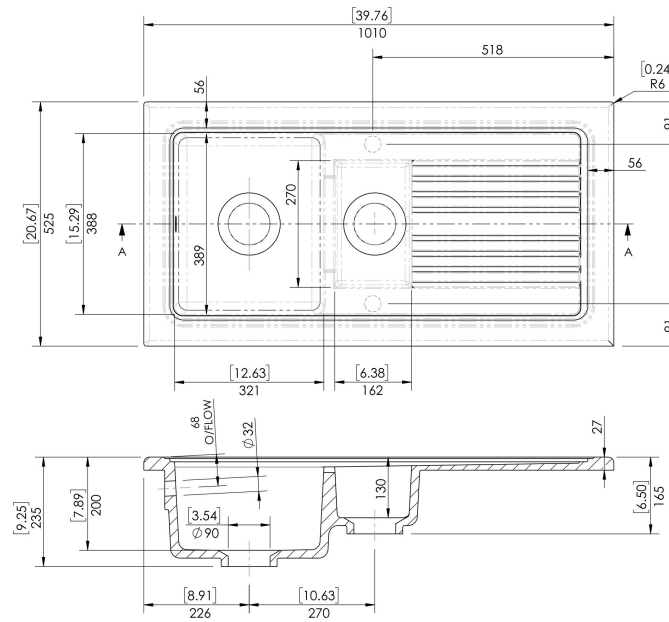

Sales Code: CT415T1000

Description: Counter Top Sink 1.5 Bowl 1010X525

Product Dimensions

Height (mm):	235
Width (mm):	1010
Depth (mm):	525
Nett Weight (kg):	27.5

Packaging Dimensions

Height (mm):	250
Width (mm):	1030
Depth (mm):	540
Gross Weight (kg):	28

Packaging Data

Box Colour:	Brown Cardboard Box
Box Qty:	1
Label Size:	100 x 50
Label Colour:	White Label
Label Qty:	2

Outer Box Dimensions (If Applicable)

Height (mm):	
Width (mm):	
Depth (mm):	
Gross Weight (kg):	
Barcode:	5056678434963

Product Details

Country of Origin:	Utd.Arab.Emir.
Fitting Instruction:	No
Certification: CE & UKCA:	WRAS: WRAS No:
Product Material:	
Fixing Supplied:	

Pans/Bidets: Trap Style: Includes Seat:

Seats: Seat Type: Material:
Function: Hinge Type:
Hinge Material:

Cisterns: Operating Type: Fittings:
Lever Type:

Basins: Tap Hole: Chain Stay Hole:
Template: Waste Type Req:
Overflow Inc: Overflow Cover:
Inner Bowl Depth (mm): 200