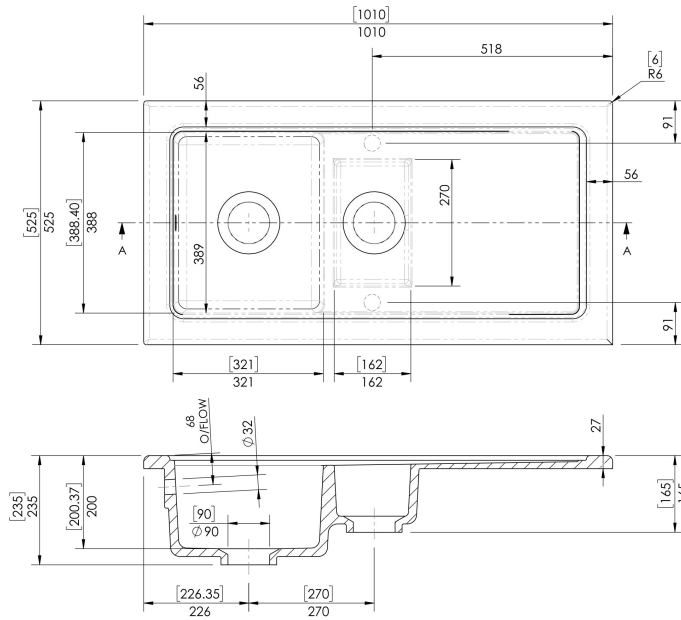

Sales Code: CT115TF1000

Description: Counter Top Sink 1.5 Bowl 1010X525

Product Dimensions

Height (mm):	235
Width (mm):	1010
Depth (mm):	525
Nett Weight (kg):	29.5

Packaging Dimensions

Height (mm):	240
Width (mm):	1100
Depth (mm):	510
Gross Weight (kg):	30

Packaging Data

Box Colour:	Brown Cardboard Box
Box Qty:	1
Label Size:	100 x 50
Label Colour:	White Label
Label Qty:	2

Outer Box Dimensions (If Applicable)

Height (mm):	
Width (mm):	
Depth (mm):	
Gross Weight (kg):	
Barcode:	5056678418406

Product Details

Country of Origin:	Utd.Arab.Emir.	
Fitting Instruction:	No	
Certification: CE & UKCA:	WRAS:	WRAS No:
Product Material:		
Fixing Supplied:		

Pans/Bidets: Trap Style: Includes Seat:

Seats: Seat Type: Material:
Function: Hinge Type:
Hinge Material:

Cisterns: Operating Type: Fittings:
Lever Type:

Basins: Tap Hole: Chain Stay Hole:
Template: Waste Type Req:
Overflow Inc: Overflow Cover:
Inner Bowl Depth (mm): 200