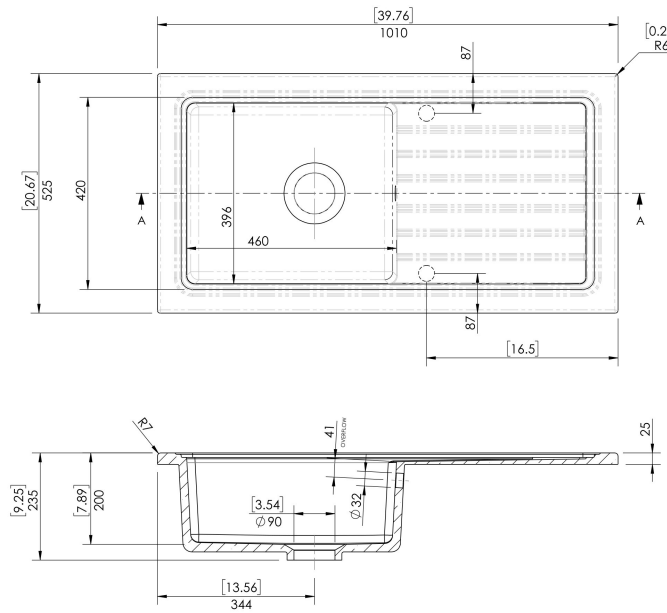

Sales Code: CT41T1010

Description: Counter Top Sink Single Bowl 1010X525

Product Dimensions

Height (mm):	235
Width (mm):	1010
Depth (mm):	525
Nett Weight (kg):	29.5

Packaging Dimensions

Height (mm):	250
Width (mm):	1030
Depth (mm):	540
Gross Weight (kg):	30

Packaging Data

Box Colour:	Brown Cardboard Box
Box Qty:	1
Label Size:	100 x 50
Label Colour:	White Label
Label Qty:	2

Outer Box Dimensions (If Applicable)

Height (mm):	
Width (mm):	
Depth (mm):	
Gross Weight (kg):	
Barcode:	5056678434956

Product Details

Country of Origin:	Utd.Arab.Emir.
Fitting Instruction:	No
Certification: CE & UKCA:	WRAS: WRAS No:
Product Material:	
Fixing Supplied:	

Pans/Bidets: Trap Style: Includes Seat:

Seats: Seat Type: Material:
Function: Hinge Type:
Hinge Material:

Cisterns: Operating Type: Fittings:
Lever Type:

Basins: Tap Hole: Chain Stay Hole:
Template: Waste Type Req:
Overflow Inc: Overflow Cover:
Inner Bowl Depth (mm): 200