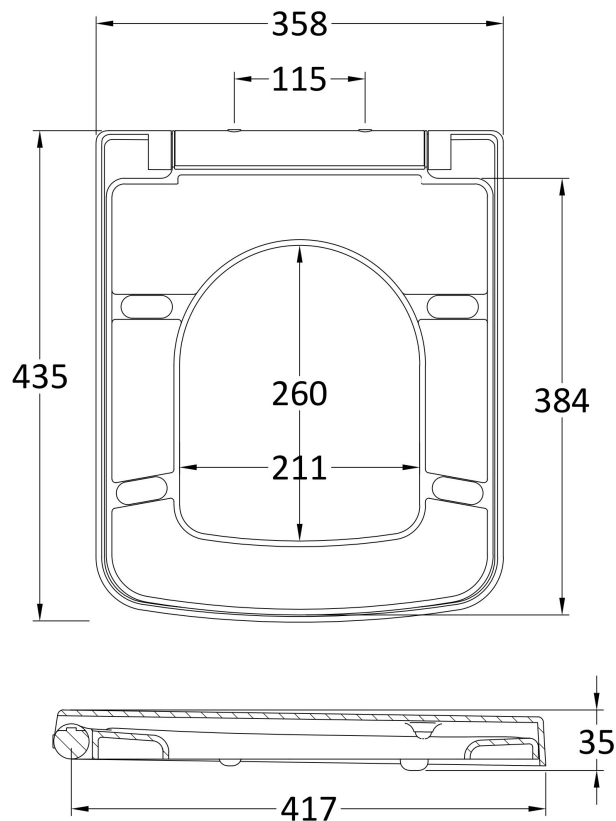

Sales Code: NCH198W

Description: Square Sc Seat, Qr, Top Fix, White Caps

Packaging Details

Barcode: 5056678448250

Sales Code: NCH198

Description: Luxury Square Seat Sc, Qr, Top Fix

Product Dimensions

Length (mm):	435
Width (mm):	358
Height (mm):	53
Nett Weight (kg):	2.12

Packaging Dimensions

Length (mm):	460
Width (mm):	380
Height (mm):	60
Gross Weight (kg):	2.67

Packaging Data

Box Colour:	White Cardboard Box - Printed
Box Qty:	1
Label Size:	100 x 50
Label Colour:	Not Applicable
Label Qty:	

Outer Box Dimensions (If Applicable)

Length (mm):	470
Width (mm):	280
Height (mm):	390
Gross Weight (kg):	14
Barcode:	5060272825744

Product Details

Country of Origin:	China
Fitting Instruction:	No
CE & UKCA:	Not Applicable
Product Material:	Urea
Seat Type:	D Shape
Seat Function:	Soft Close
Hinge Centres (Min):	115
Hinge Centres (Max):	
Hinge Material:	Stainless Steel Nylon
Colour/Finish:	White
Fixing Method:	Quick Release

Sales Code: TSC101

Description: Toilet Seat Cover Caps White (Nch198)

Product Dimensions

Length (mm):	
Width (mm):	70
Height (mm):	70
Nett Weight (kg):	0.01

Packaging Dimensions

Length (mm):	50
Width (mm):	50
Height (mm):	80
Gross Weight (kg):	0.01