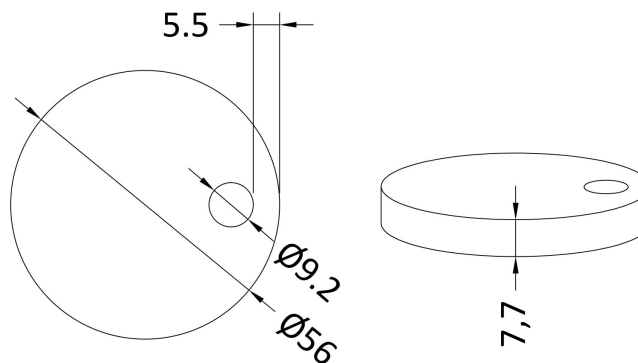

Packaging Dimensions

Length (mm):	460
Width (mm):	380
Height (mm):	60
Gross Weight (kg):	2.67

Packaging Data

Box Colour:	White Cardboard Box - Printed
Box Qty:	1
Label Size:	100 x 50
Label Colour:	Not Applicable
Label Qty:	

Outer Box Dimensions (If Applicable)

Length (mm):	470
Width (mm):	280
Height (mm):	390
Gross Weight (kg):	14
Barcode:	5060272825744

Product Details

Country of Origin:	China
Fitting Instruction:	No
CE & UKCA:	Not Applicable
Product Material:	Urea
Seat Type:	D Shape
Seat Function:	Soft Close
Hinge Centres (Min):	115
Hinge Centres (Max):	
Hinge Material:	Stainless Steel Nylon
Colour/Finish:	White
Fixing Method:	Quick Release

Sales Code: TSC101

Description: Toilet Seat Cover Caps White (Nch198)

Product Dimensions

Length (mm):	
Width (mm):	70
Height (mm):	70
Nett Weight (kg):	0.01

Packaging Dimensions

Length (mm):	50
Width (mm):	50
Height (mm):	80
Gross Weight (kg):	0.01

Packaging Data

Box Colour:	White Cardboard Box
Box Qty:	1
Label Size:	100 x 50
Label Colour:	White Label
Label Qty:	1

Outer Box Dimensions (If Applicable)

Length (mm):	
Width (mm):	
Height (mm):	
Gross Weight (kg):	
Barcode:	5056678435397