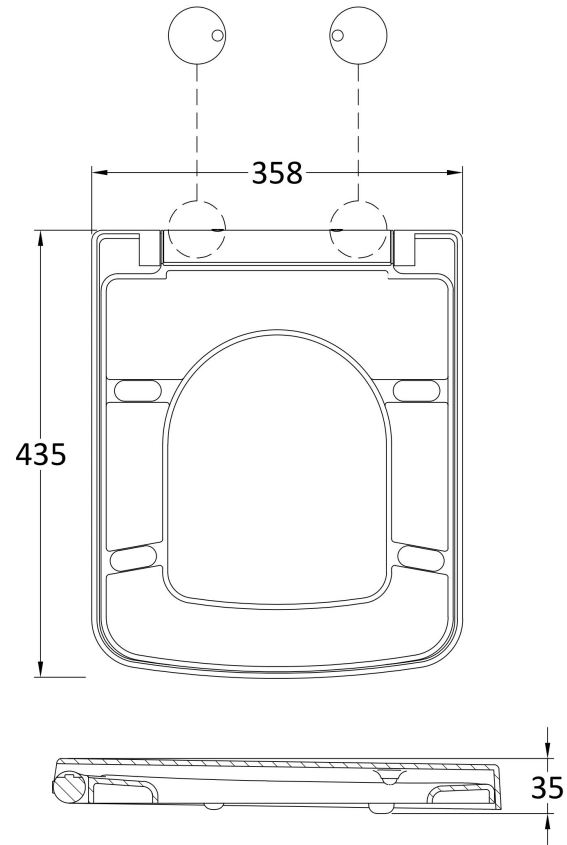

Sales Code: NCH198W

Description: Square Sc Seat, Qr, Top Fix, White Caps

Packaging Details

Barcode: 5056678448250

Sales Code: NCH198

Description: Luxury Square Seat Sc, Qr, Top Fix

Product Dimensions

Length (mm):	435
Width (mm):	358
Height (mm):	53
Nett Weight (kg):	2.12

Packaging Dimensions

Length (mm):	460
Width (mm):	380
Height (mm):	60
Gross Weight (kg):	2.67

Packaging Data

Box Colour:	White Cardboard Box - Printed
Box Qty:	1
Label Size:	100 x 50
Label Colour:	Not Applicable
Label Qty:	

Outer Box Dimensions (If Applicable)

Length (mm):	470
Width (mm):	280
Height (mm):	390
Gross Weight (kg):	14
Barcode:	5060272825744

Product Details

Country of Origin:	China
Fitting Instruction:	No
CE & UKCA:	Not Applicable
Product Material:	Urea
Seat Type:	D Shape
Seat Function:	Soft Close
Hinge Centres (Min):	115
Hinge Centres (Max):	
Hinge Material:	Stainless Steel Nylon
Colour/Finish:	White
Fixing Method:	Quick Release

Sales Code: TSC101

Description: Toilet Seat Cover Caps White (Nch198)

Product Dimensions

Length (mm):	
Width (mm):	70
Height (mm):	70
Nett Weight (kg):	0.01

Packaging Dimensions

Length (mm):	50
Width (mm):	50
Height (mm):	80
Gross Weight (kg):	0.01