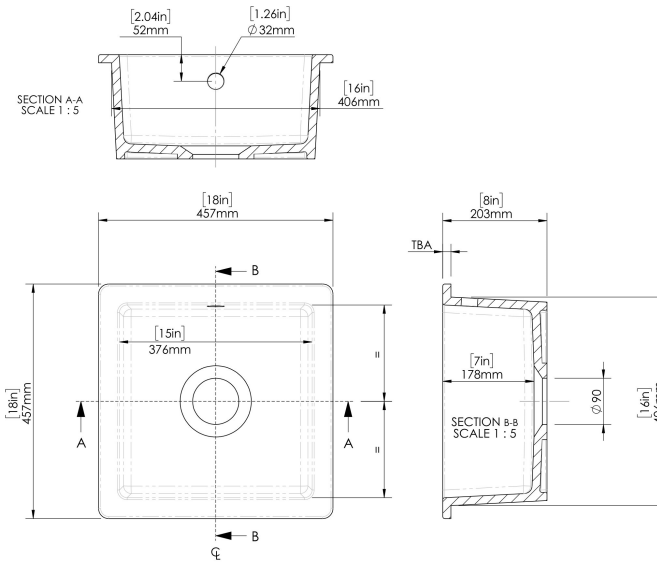

Sales Code: PS40218

Description: Undermount Sink C/W O/F 457X457x203

Product Dimensions

Height (mm):	203
Width (mm):	457
Depth (mm):	457
Nett Weight (kg):	17.5

Packaging Dimensions

Height (mm):	245
Width (mm):	490
Depth (mm):	485
Gross Weight (kg):	18

Packaging Data

Box Colour:	Brown Cardboard Box
Box Qty:	1
Label Size:	100 x 50
Label Colour:	White Label
Label Qty:	2

Outer Box Dimensions (If Applicable)

Height (mm):	
Width (mm):	
Depth (mm):	
Gross Weight (kg):	
Barcode:	5056678437636

Product Details

Country of Origin:	Utd.Arab.Emir.	
Fitting Instruction:	No	
Certification: CE & UKCA:	WRAS:	WRAS No:
Product Material:		
Fixing Supplied:		

Pans/Bidets: Trap Style: Includes Seat:

Seats: Seat Type: Material:
Function: Hinge Type:
Hinge Material:

Cisterns: Operating Type: Fittings:
Lever Type:

Basins: Tap Hole: Chain Stay Hole:
Template: Waste Type Req:
Overflow Inc: Overflow Cover:
Inner Bowl Depth (mm): 178