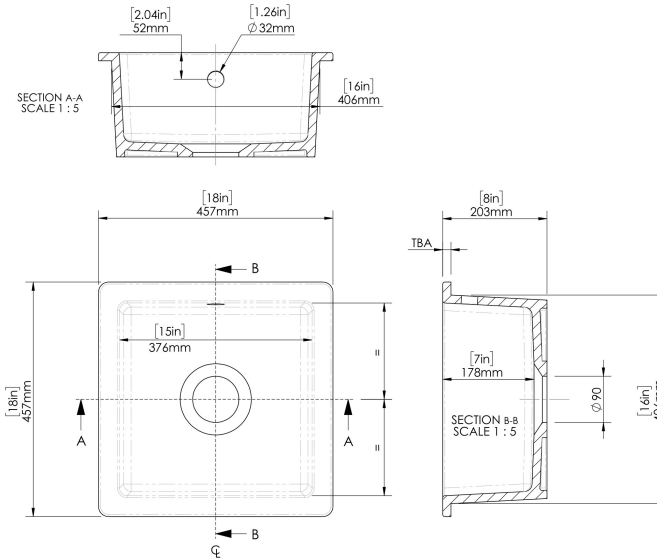

Sales Code: PS10218

Description: Undermount Sink C/W O/F 457X457x203

Product Dimensions

Height (mm):	203
Width (mm):	457
Depth (mm):	457
Nett Weight (kg):	17.5

Packaging Dimensions

Height (mm):	245
Width (mm):	490
Depth (mm):	485
Gross Weight (kg):	18

Packaging Data

Box Colour:	Brown Cardboard Box
Box Qty:	1
Label Size:	100 x 50
Label Colour:	White Label
Label Qty:	2

Outer Box Dimensions (If Applicable)

Height (mm):	
Width (mm):	
Depth (mm):	
Gross Weight (kg):	
Barcode:	5056678437629

Product Details

Country of Origin:	Utd.Arab.Emir.	
Fitting Instruction:	No	
Certification: CE & UKCA:	WRAS:	WRAS No:
Product Material:		
Fixing Supplied:		

Pans/Bidets: Trap Style: Includes Seat:

Seats: Seat Type: Material:
Function: Hinge Type:
Hinge Material:

Cisterns: Operating Type: Fittings:
Lever Type:

Basins: Tap Hole: Chain Stay Hole:
Template: Waste Type Req:
Overflow Inc: Overflow Cover:
Inner Bowl Depth (mm): 178