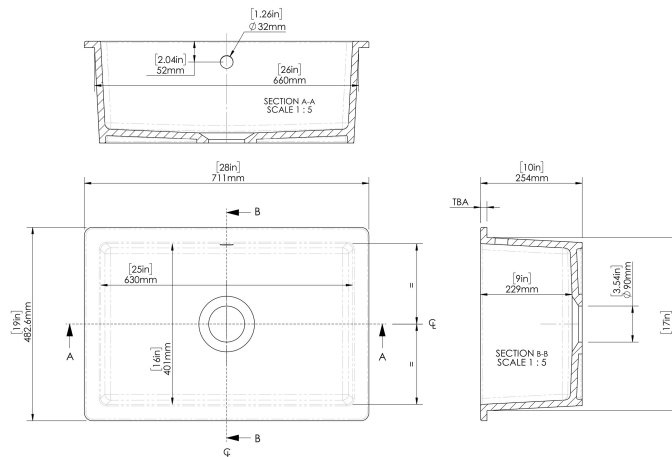

Sales Code: PS11628

Description: Undermount Sink C/W O/F 711X483x254

Product Dimensions

Height (mm):	254
Width (mm):	711
Depth (mm):	483
Nett Weight (kg):	28

Packaging Dimensions

Height (mm):	300
Width (mm):	739
Depth (mm):	510
Gross Weight (kg):	28.5

Packaging Data

Box Colour:	Brown Cardboard Box
Box Qty:	1
Label Size:	100 x 50
Label Colour:	White Label
Label Qty:	2

Outer Box Dimensions (If Applicable)

Height (mm):	
Width (mm):	
Depth (mm):	
Gross Weight (kg):	
Barcode:	5056678437650

Product Details

Country of Origin:	Utd.Arab.Emir.	
Fitting Instruction:	No	
Certification: CE & UKCA:	WRAS:	WRAS No:
Product Material:		
Fixing Supplied:		

Pans/Bidets: Trap Style: Includes Seat:

Seats: Seat Type: Material:
Function: Hinge Type:
Hinge Material:

Cisterns: Operating Type: Fittings:
Lever Type:

Basins: Tap Hole: Chain Stay Hole:
Template: Waste Type Req:
Overflow Inc: Overflow Cover:
Inner Bowl Depth (mm): 229