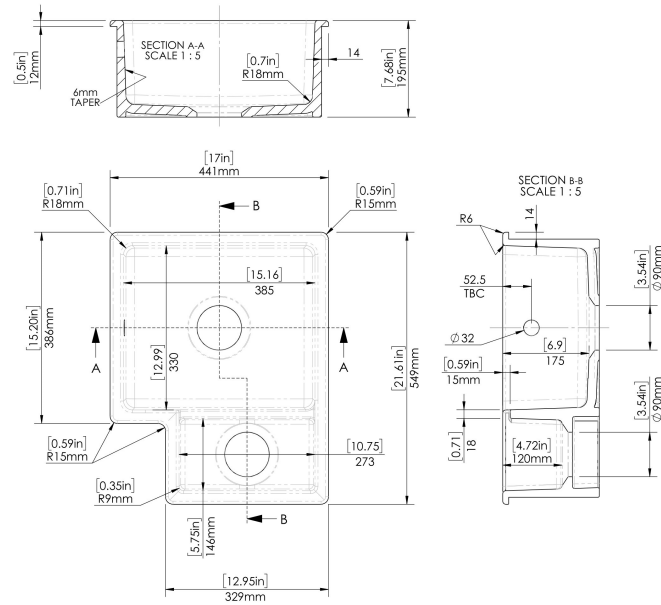

Sales Code: PS130H22R

Description: Undermount 1.5 Sink C/W 549X441x195 Rh

**Product Dimensions**

Height (mm):	195
Width (mm):	549
Depth (mm):	441
Nett Weight (kg):	20.5

**Packaging Dimensions**

Height (mm):	265
Width (mm):	605
Depth (mm):	480
Gross Weight (kg):	21

**Packaging Data**

Box Colour:	Brown Cardboard Box
Box Qty:	1
Label Size:	100 x 50
Label Colour:	White Label
Label Qty:	2

**Outer Box Dimensions (If Applicable)**

Height (mm):	
Width (mm):	
Depth (mm):	
Gross Weight (kg):	
Barcode:	5056678435847

**Product Details**

Country of Origin:	Utd.Arab.Emir.
Fitting Instruction:	No
Certification: CE & UKCA:	WRAS: WRAS No:
Product Material:	
Fixing Supplied:	

**Pans/Bidets:** Trap Style: Includes Seat:

**Seats:** Seat Type: Material:  
 Function: Hinge Type:  
 Hinge Material:

**Cisterns:** Operating Type: Fittings:  
 Lever Type:

**Basins:** Tap Hole: Chain Stay Hole:  
 Template: Waste Type Req:  
 Overflow Inc: Overflow Cover:  
 Inner Bowl Depth (mm): 175/120mm