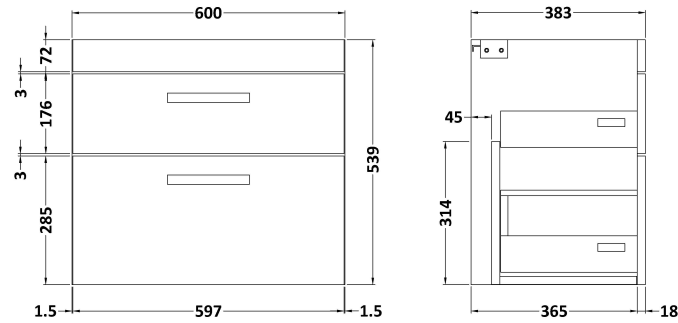

Sales Code: ATH048W

Description: 600 Wh 2-Drawer Vanity & Worktop

Packaging Details

Barcode: 5056211801719

Sales Code: MOE193

Description: 600 Wall Hung 2-Drawer Basin Unit

Product Dimensions

Height (mm):	538
Width (mm):	600
Depth (mm):	383
Nett Weight (kg):	20.5

Packaging Dimensions

Height (mm):	560
Width (mm):	620
Depth (mm):	405
Gross Weight (kg):	21

Packaging Data

Box Colour:	Brown Cardboard Box - Printed
Box Qty:	0
Label Size:	0 x 0
Label Colour:	White Label
Label Qty:	2

Outer Box Dimensions (If Applicable)

Height (mm):	
Width (mm):	
Depth (mm):	
Gross Weight (kg):	
Barcode:	5055275880685

Product Details

Country of Origin:	China
Fitting Instruction:	No
CE & UKCA:	N/A
FSC Certified Materials:	Yes
Colour:	Gloss White
Construction Method:	Cam & Wood Dowel
Construction Type:	Rigid
Cabinet Finish:	MFC Painted Gloss
Fascia Finish:	Mdf Painted Gloss
Cabinet Thickness (mm):	16
Fascia Thickness (mm):	18
Drawer Included:	Yes
Drawer Type:	80mm High Metal Softclose
No of Shelves:	0
Hinge Type:	Not Applicable
Hinge Included:	Not Applicable
Adjustable Legs:	No, Not Required
Fixings Included:	Yes
Handle Style:	Contemporary
Waste Shroud:	Yes
Handle Included:	Yes, Supplied
Handle Type:	D-Shape

Sales Code: MWD160

Description: 600 Worktop (605X390x18mm)

Product Dimensions

Height (mm):	18
Width (mm):	605
Depth (mm):	390
Nett Weight (kg):	2.5

Packaging Dimensions

Height (mm):	25
Width (mm):	625
Depth (mm):	410
Gross Weight (kg):	3