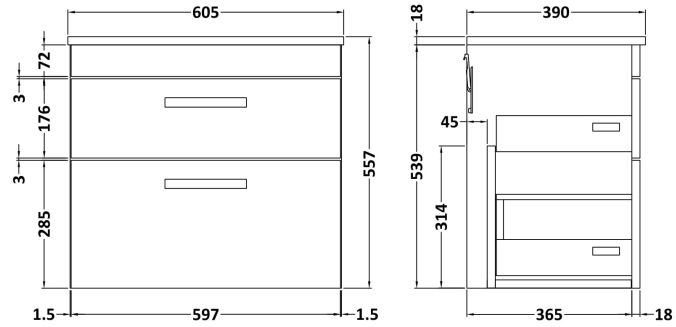

Sales Code: ATH048W

Description: 600 Wh 2-Drawer Vanity & Worktop

Packaging Details

Barcode: 5056211801719

Sales Code: MOE193

Description: 600 Wall Hung 2-Drawer Basin Unit

Product Dimensions

Height (mm):	538
Width (mm):	600
Depth (mm):	383
Nett Weight (kg):	20.5

Packaging Dimensions

Height (mm):	560
Width (mm):	620
Depth (mm):	405
Gross Weight (kg):	21

Packaging Data

Box Colour:	Brown Cardboard Box - Printed
Box Qty:	0
Label Size:	0 x 0
Label Colour:	White Label
Label Qty:	2

Outer Box Dimensions (If Applicable)

Height (mm):	
Width (mm):	
Depth (mm):	
Gross Weight (kg):	
Barcode:	5055275880685

Product Details

Country of Origin:	China
Fitting Instruction:	No
CE & UKCA:	N/A
FSC Certified Materials:	Yes
Colour:	Gloss White
Construction Method:	Cam & Wood Dowel
Construction Type:	Rigid
Cabinet Finish:	MFC Painted Gloss
Fascia Finish:	Mdf Painted Gloss
Cabinet Thickness (mm):	16
Fascia Thickness (mm):	18
Drawer Included:	Yes
Drawer Type:	80mm High Metal Softclose
No of Shelves:	0
Hinge Type:	Not Applicable
Hinge Included:	Not Applicable
Adjustable Legs:	No, Not Required
Fixings Included:	Yes
Handle Style:	Contemporary
Waste Shroud:	Yes
Handle Included:	Yes, Supplied
Handle Type:	D-Shape

Sales Code: MWD160

Description: 600 Worktop (605X390x18mm)

Product Dimensions

Height (mm):	18
Width (mm):	605
Depth (mm):	390
Nett Weight (kg):	2.5

Packaging Dimensions

Height (mm):	25
Width (mm):	625
Depth (mm):	410
Gross Weight (kg):	3