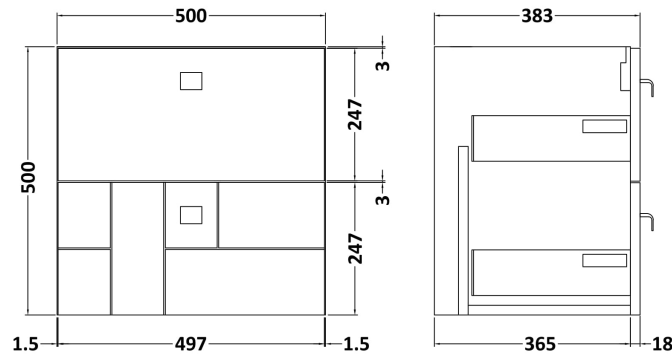

### Product Dimensions

Height (mm):	500
Width (mm):	500
Depth (mm):	383
Nett Weight (kg):	17.8

### Packaging Dimensions

Height (mm):	520
Width (mm):	520
Depth (mm):	405
Gross Weight (kg):	18.3

### Outer Box Dimensions (If Applicable)

Height (mm):	
Width (mm):	
Depth (mm):	
Gross Weight (kg):	
Barcode:	5056211891802

**Sales Code:** MWT350

**Description:** 500 Worktop (505X390x18mm)

**Product Dimensions**

Height (mm):	18
Width (mm):	505
Depth (mm):	390
Nett Weight (kg):	2

**Packaging Dimensions**

Height (mm):	25
Width (mm):	525
Depth (mm):	410
Gross Weight (kg):	2