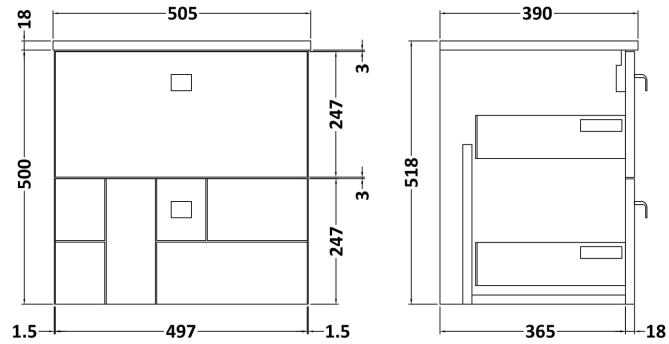

Sales Code: BLO305W

Description: 500 W/H 2-Drawer Unit & Worktop

Packaging Details

Barcode: 5056211897330