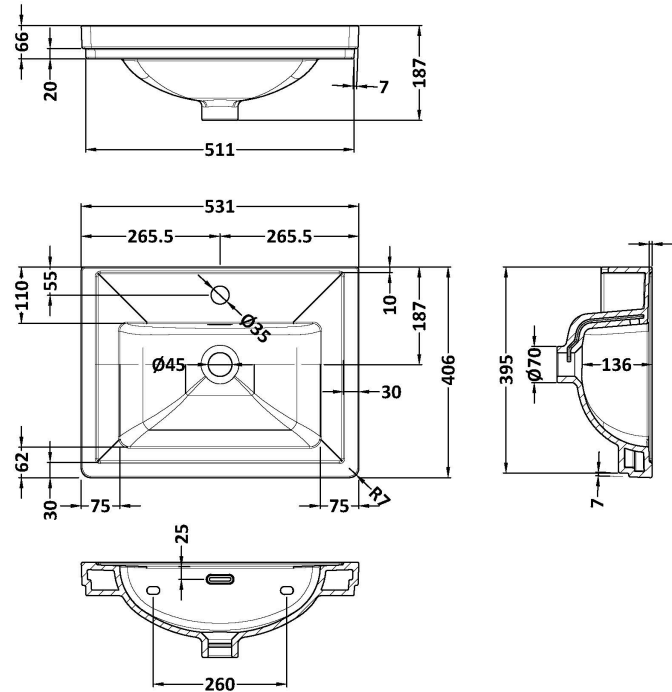

Packaging Dimensions

Height (mm):	835
Width (mm):	525
Depth (mm):	415
Gross Weight (kg):	21.5

Packaging Data

Box Colour:	Brown Cardboard Box
Box Qty:	1
Label Size:	100 x 50
Label Colour:	White Label
Label Qty:	2

Outer Box Dimensions (If Applicable)

Height (mm):	
Width (mm):	
Depth (mm):	
Gross Weight (kg):	
Barcode:	5056462643137

Product Details

Country of Origin:	China
Fitting Instruction:	No
CE & UKCA:	N/A
FSC Certified Materials:	Yes
Colour:	Satin Anthracite
Construction Method:	Cam & Wood Dowel
Construction Type:	Rigid
Cabinet Finish:	MFC Painted Matt
Fascia Finish:	Mdf Painted Matt
Cabinet Thickness (mm):	18
Fascia Thickness (mm):	18
Drawer Included:	No
Drawer Type:	Not Applicable
No of Shelves:	1
Hinge Type:	95 Degree Clip-On Soft Close
Hinge Included:	Yes, Supplied
Adjustable Legs:	No, Not Required
Fixings Included:	Yes
Handle Style:	Traditional
Waste Shroud:	Not Applicable
Handle Included:	Yes, Supplied
Handle Type:	Knob

Sales Code: CBM502

Description: 500 Classic Basin (540X410x185) 1Th

Product Dimensions

Height (mm):	187
Width (mm):	531
Depth (mm):	406
Nett Weight (kg):	12.7

Packaging Dimensions

Height (mm):	430
Width (mm):	550
Depth (mm):	220
Gross Weight (kg):	13

Packaging Data

Box Colour:	Brown Cardboard Box - Printed
Box Qty:	1
Label Size:	100 x 50
Label Colour:	White Label
Label Qty:	2

Outer Box Dimensions (If Applicable)

Height (mm):	
Width (mm):	
Depth (mm):	
Gross Weight (kg):	
Barcode:	5056462643632