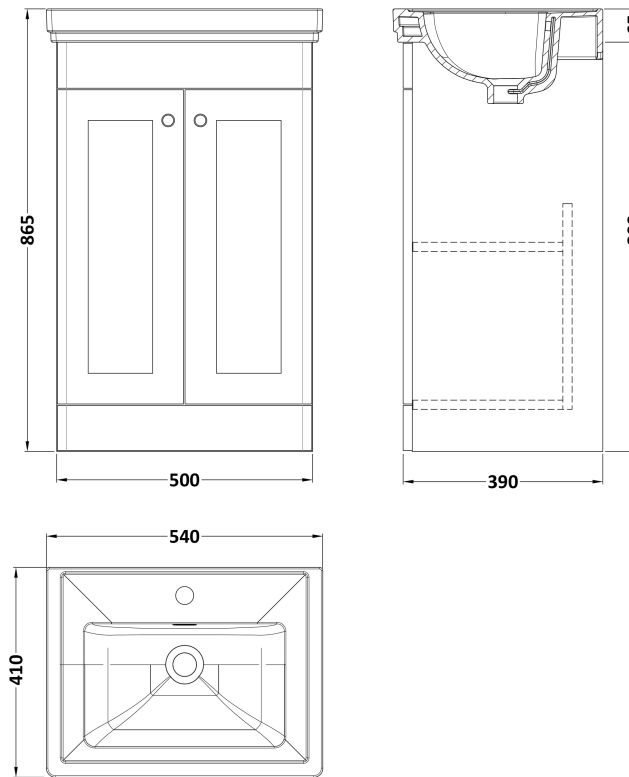

Sales Code: CLC1423A

Description: 500 F/S 2-Door Unit & Basin 1Th

Packaging Details

Barcode: 5056462685625

Sales Code: CLA1423

Description: 500 F/S 2-Door Unit (800X500x390)

Product Dimensions

Height (mm):	800
Width (mm):	500
Depth (mm):	390
Nett Weight (kg):	21

Packaging Dimensions

Height (mm):	835
Width (mm):	525
Depth (mm):	415
Gross Weight (kg):	21.5

Packaging Data

Box Colour:	Brown Cardboard Box
Box Qty:	1
Label Size:	100 x 50
Label Colour:	White Label
Label Qty:	2

Outer Box Dimensions (If Applicable)

Height (mm):	
Width (mm):	
Depth (mm):	
Gross Weight (kg):	
Barcode:	5056462643137

Product Details

Country of Origin:	China
Fitting Instruction:	No
CE & UKCA:	N/A
FSC Certified Materials:	Yes
Colour:	Satin Anthracite
Construction Method:	Cam & Wood Dowel
Construction Type:	Rigid
Cabinet Finish:	MFC Painted Matt
Fascia Finish:	Mdf Painted Matt
Cabinet Thickness (mm):	18
Fascia Thickness (mm):	18
Drawer Included:	No
Drawer Type:	Not Applicable
No of Shelves:	1
Hinge Type:	95 Degree Clip-On Soft Close
Hinge Included:	Yes, Supplied
Adjustable Legs:	No, Not Required
Fixings Included:	Yes
Handle Style:	Traditional
Waste Shroud:	Not Applicable
Handle Included:	Yes, Supplied
Handle Type:	Knob

Sales Code: CBM502

Description: 500 Classic Basin (540X410x185) 1Th

Product Dimensions

Height (mm):	187
Width (mm):	531
Depth (mm):	406
Nett Weight (kg):	12.7

Packaging Dimensions

Height (mm):	430
Width (mm):	550
Depth (mm):	220
Gross Weight (kg):	13