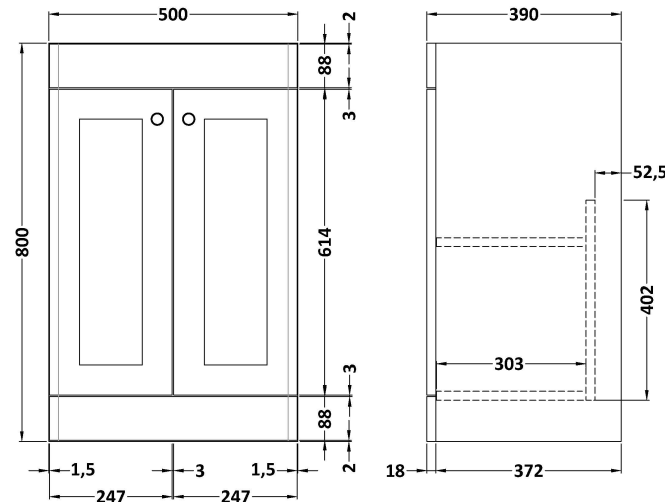

Sales Code: CLC1423A

Description: 500 F/S 2-Door Unit & Basin 1Th

Packaging Details

Barcode: 5056462685625

Sales Code: CLA1423

Description: 500 F/S 2-Door Unit (800X500x390)

Product Dimensions

Height (mm):	800
Width (mm):	500
Depth (mm):	390
Nett Weight (kg):	21

Packaging Dimensions

Height (mm):	835
Width (mm):	525
Depth (mm):	415
Gross Weight (kg):	21.5

Packaging Data

Box Colour:	Brown Cardboard Box
Box Qty:	1
Label Size:	100 x 50
Label Colour:	White Label
Label Qty:	2

Sales Code: CBM502

Description: 500 Classic Basin (540X410x185) 1Th

Product Dimensions

Height (mm):	187
Width (mm):	531
Depth (mm):	406
Nett Weight (kg):	12.7

Packaging Dimensions

Height (mm):	430
Width (mm):	550
Depth (mm):	220
Gross Weight (kg):	13

Packaging Data

Box Colour:	Brown Cardboard Box - Printed
Box Qty:	1
Label Size:	100 x 50
Label Colour:	White Label
Label Qty:	2

Outer Box Dimensions (If Applicable)

Height (mm):	
Width (mm):	
Depth (mm):	
Gross Weight (kg):	
Barcode:	5056462643632